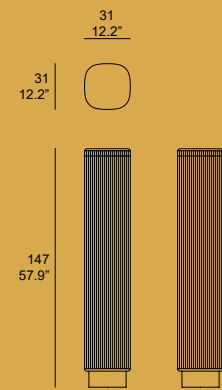

[OTAMAR16C] **MARIE HIGH LAMP**

LAMP REMARKS

Structure: Stainless steel 304 powder coating.

Base: Solid teak wood FSC100%.

Rope: Polypropylene UV protected.

Fittings: Stainless steel 304.

Glides: PA rubber.

Lamp: IP65 CE / UL. Direct charging via USB socket.

Packaging: Carton box double wall K275, plastic free.