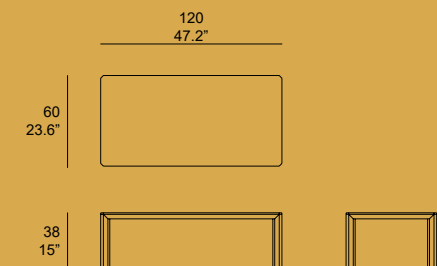

[OTASTR08A] STRIPE COFFEE TABLE