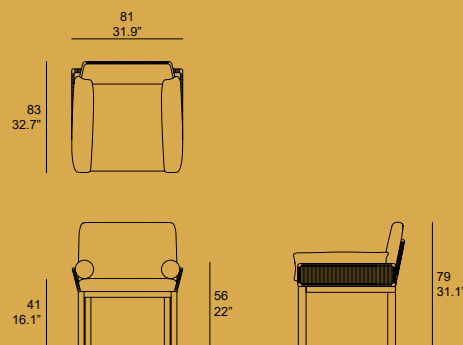

[OTAEQU07] EQUADOR CLUB ARMCHAIR