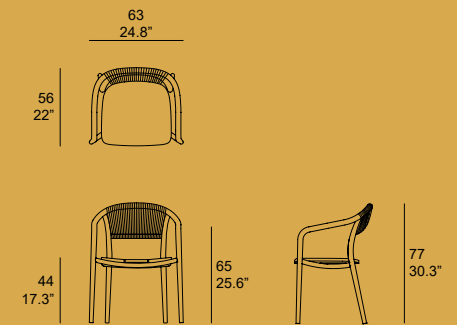

[OTAMAR08R] MARIE MODULAR SOFA CHAISE RIGHT-ARM

[OTAMAR05] MARIE OTTOMAN

[OTAMAR08M] MARIE MODULAR SOFA CHAISE ARMLESS

[OTAMAR10R] MARIE MODULAR SOFA DOUBLE  
RIGHT-ARM[OTAMAR10L] MARIE MODULAR SOFA DOUBLE  
LEFT-ARM

[OTAMAR12A] MARIE DINING ARMCHAIR STYLISHED

[OTAMAR10M] MARIE MODULAR SOFA DOUBLE  
ARMLESS

[OTAMAR11] MARIE CORNER

[OTAMAR12B] MARIE DINING ARMCHAIR COVERED