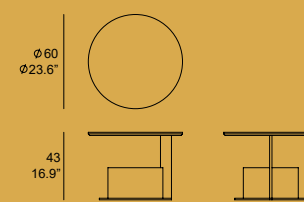

[OTAMAR15LP] MARIE LOW AUXILIAR ROUND TABLE PORCELANIC TOP

TABLE REMARKS

Table top: Solid teak wood FSC100% & Porcelanic surface.

Substructure: Aluminium powder coating.

Fittings: Stainless steel 304.

Glides: PA rubber - Dinning tables: adjusters.

Packaging: Carton box double wall K275, plastic free.