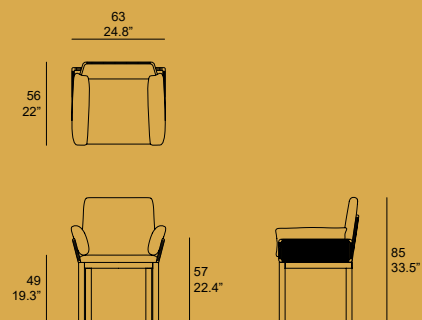

[OTAEQU08] EQUADOR DINING ARMCHAIR