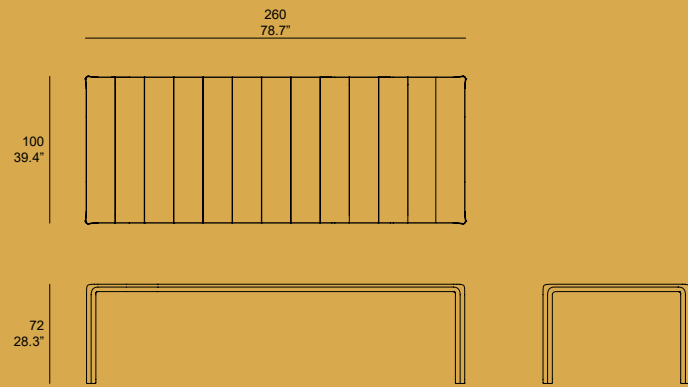

[OTAMAR13B] MARIE RECTANGULAR DINING TABLE 260