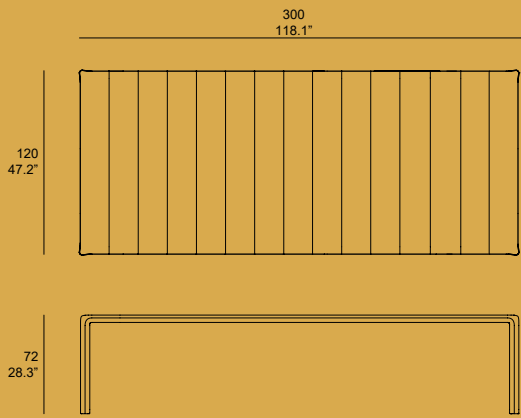

[OTAMAR13A] MARIE RECTANGULAR DINING TABLE 300