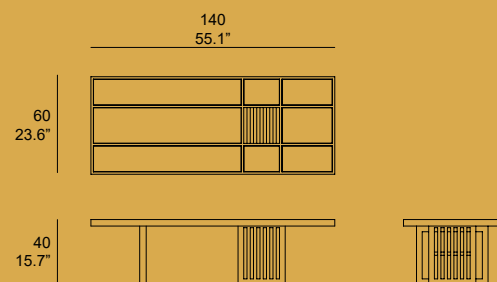

[OTAEQU15] EQUADOR RECTANGULAR COFFEE TABLE