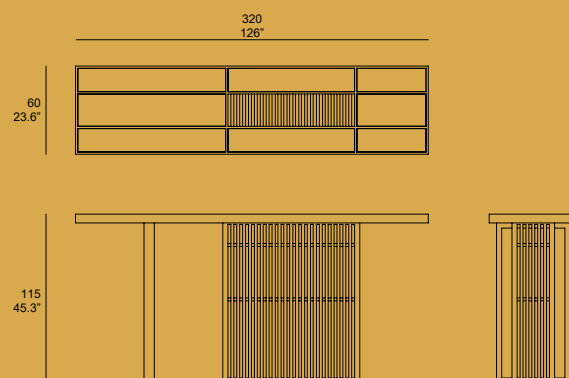

[OTAEQU14] EQUADOR BAR TABLE