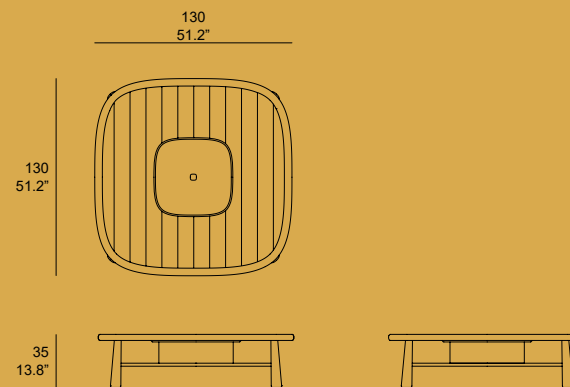

[OTASAF07A] SAFARI SQUARE COFFEE TABLE