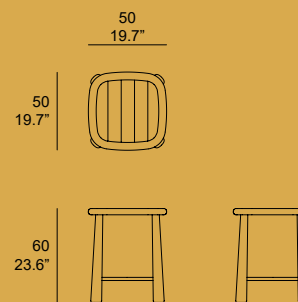

[OTASAF08] SAFARI SIDE TABLE

TABLE REMARKS

Table top & base: Solid teak wood FSC100%.

Ice cube: Aluminium powder coating.

Fittings: Stainless steel 304.

Glides: PA rubber - Dining tables: adjusters.

Packaging: Carton box double wall K275, plastic free.