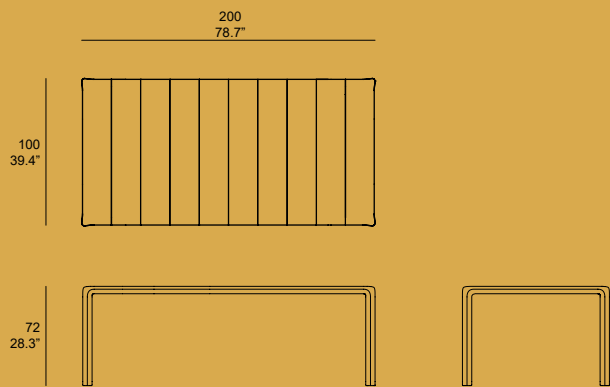

[OTAMAR13C] MARIE RECTANGULAR DINING TABLE 200