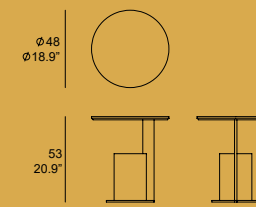

**Packaging:** Carton box double wall K275, plastic free.

[OTAMAR13A] MARIE RECTANGULAR DINING TABLE 300

[OTAMAR13B] MARIE RECTANGULAR DINING TABLE 260

[OTAMAR14C] MARIE ROUND SIDE TABLE

[OTAMAR15HW] MARIE HIGH AUXILIAR ROUND TABLE WOOD TOP