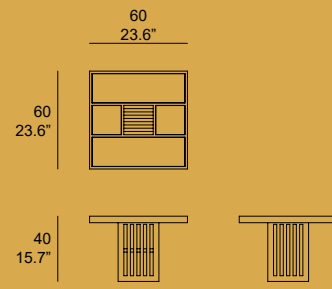

[OTAEQU16] EQUADOR SQUARE COFFEE TABLE