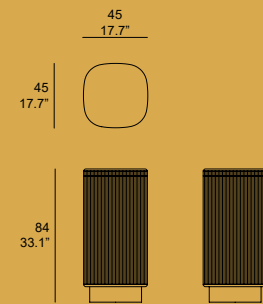

[OTAMAR16B] **MARIE MEDIUM LAMP**