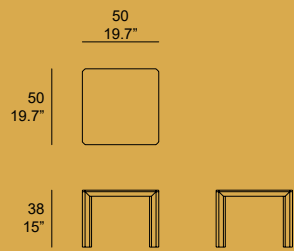

**Packaging:** Carton box double wall K275, plastic free.

[OTASTR07B] STRIPE DINING TABLE 200

[OTASTR08A] STRIPE COFFEE TABLE

[OTASTR08B] STRIPE SIDE TABLE

[OTASTR10A] STRIPE ROUND TABLE D80

[OTASTR14] STRIPE BAR STOOL