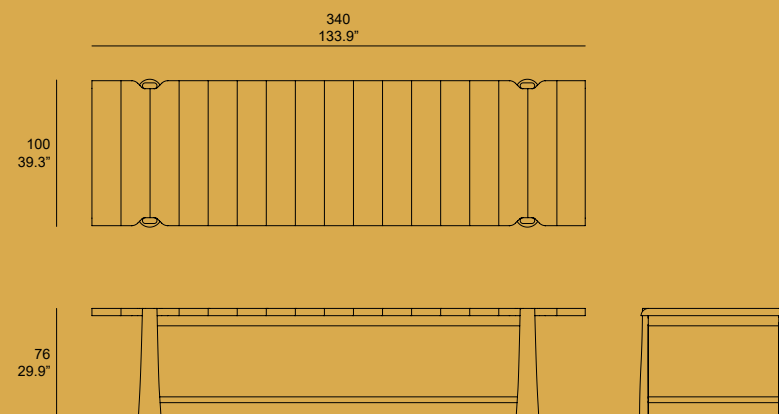

[OTAKUD07B] **KUDA DINING TABLE 340**