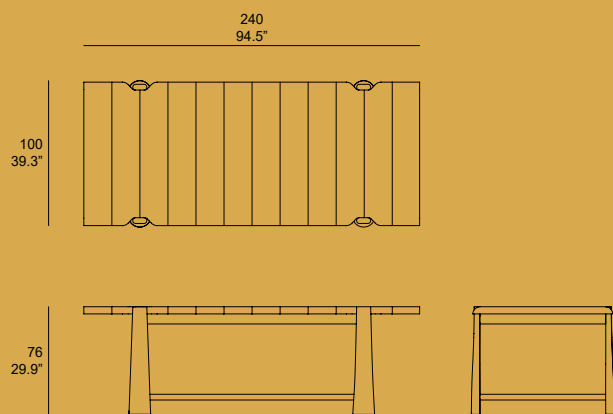

[OTAKUD07A] **KUDA DINING TABLE 240**