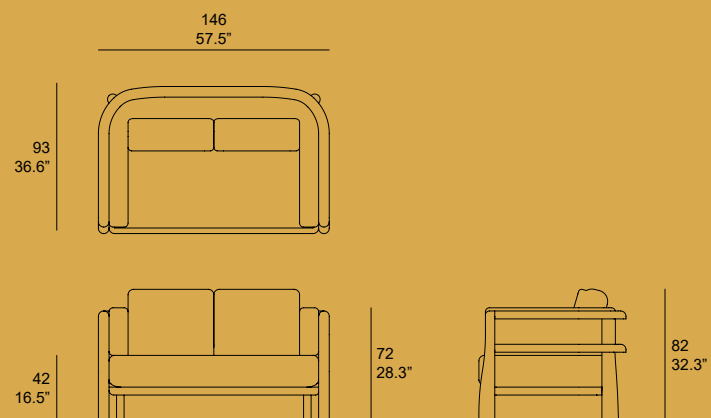

[OTAKUD02] KUDA SOFA 2ST