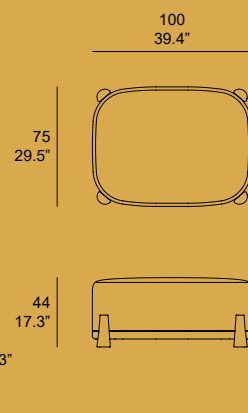

[OTAKUD04] KUDA OTTOMAN