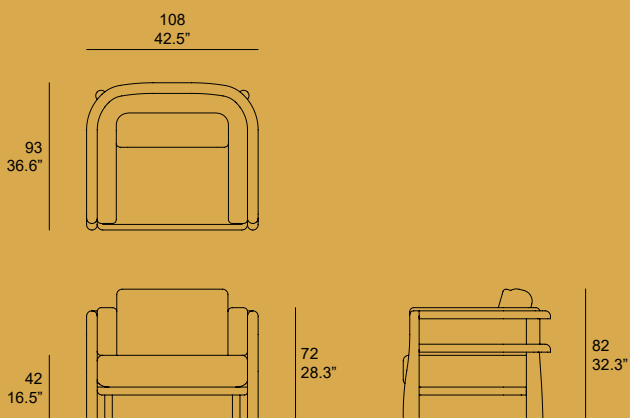

[OTAKUD01] KUDA SOFA 1ST