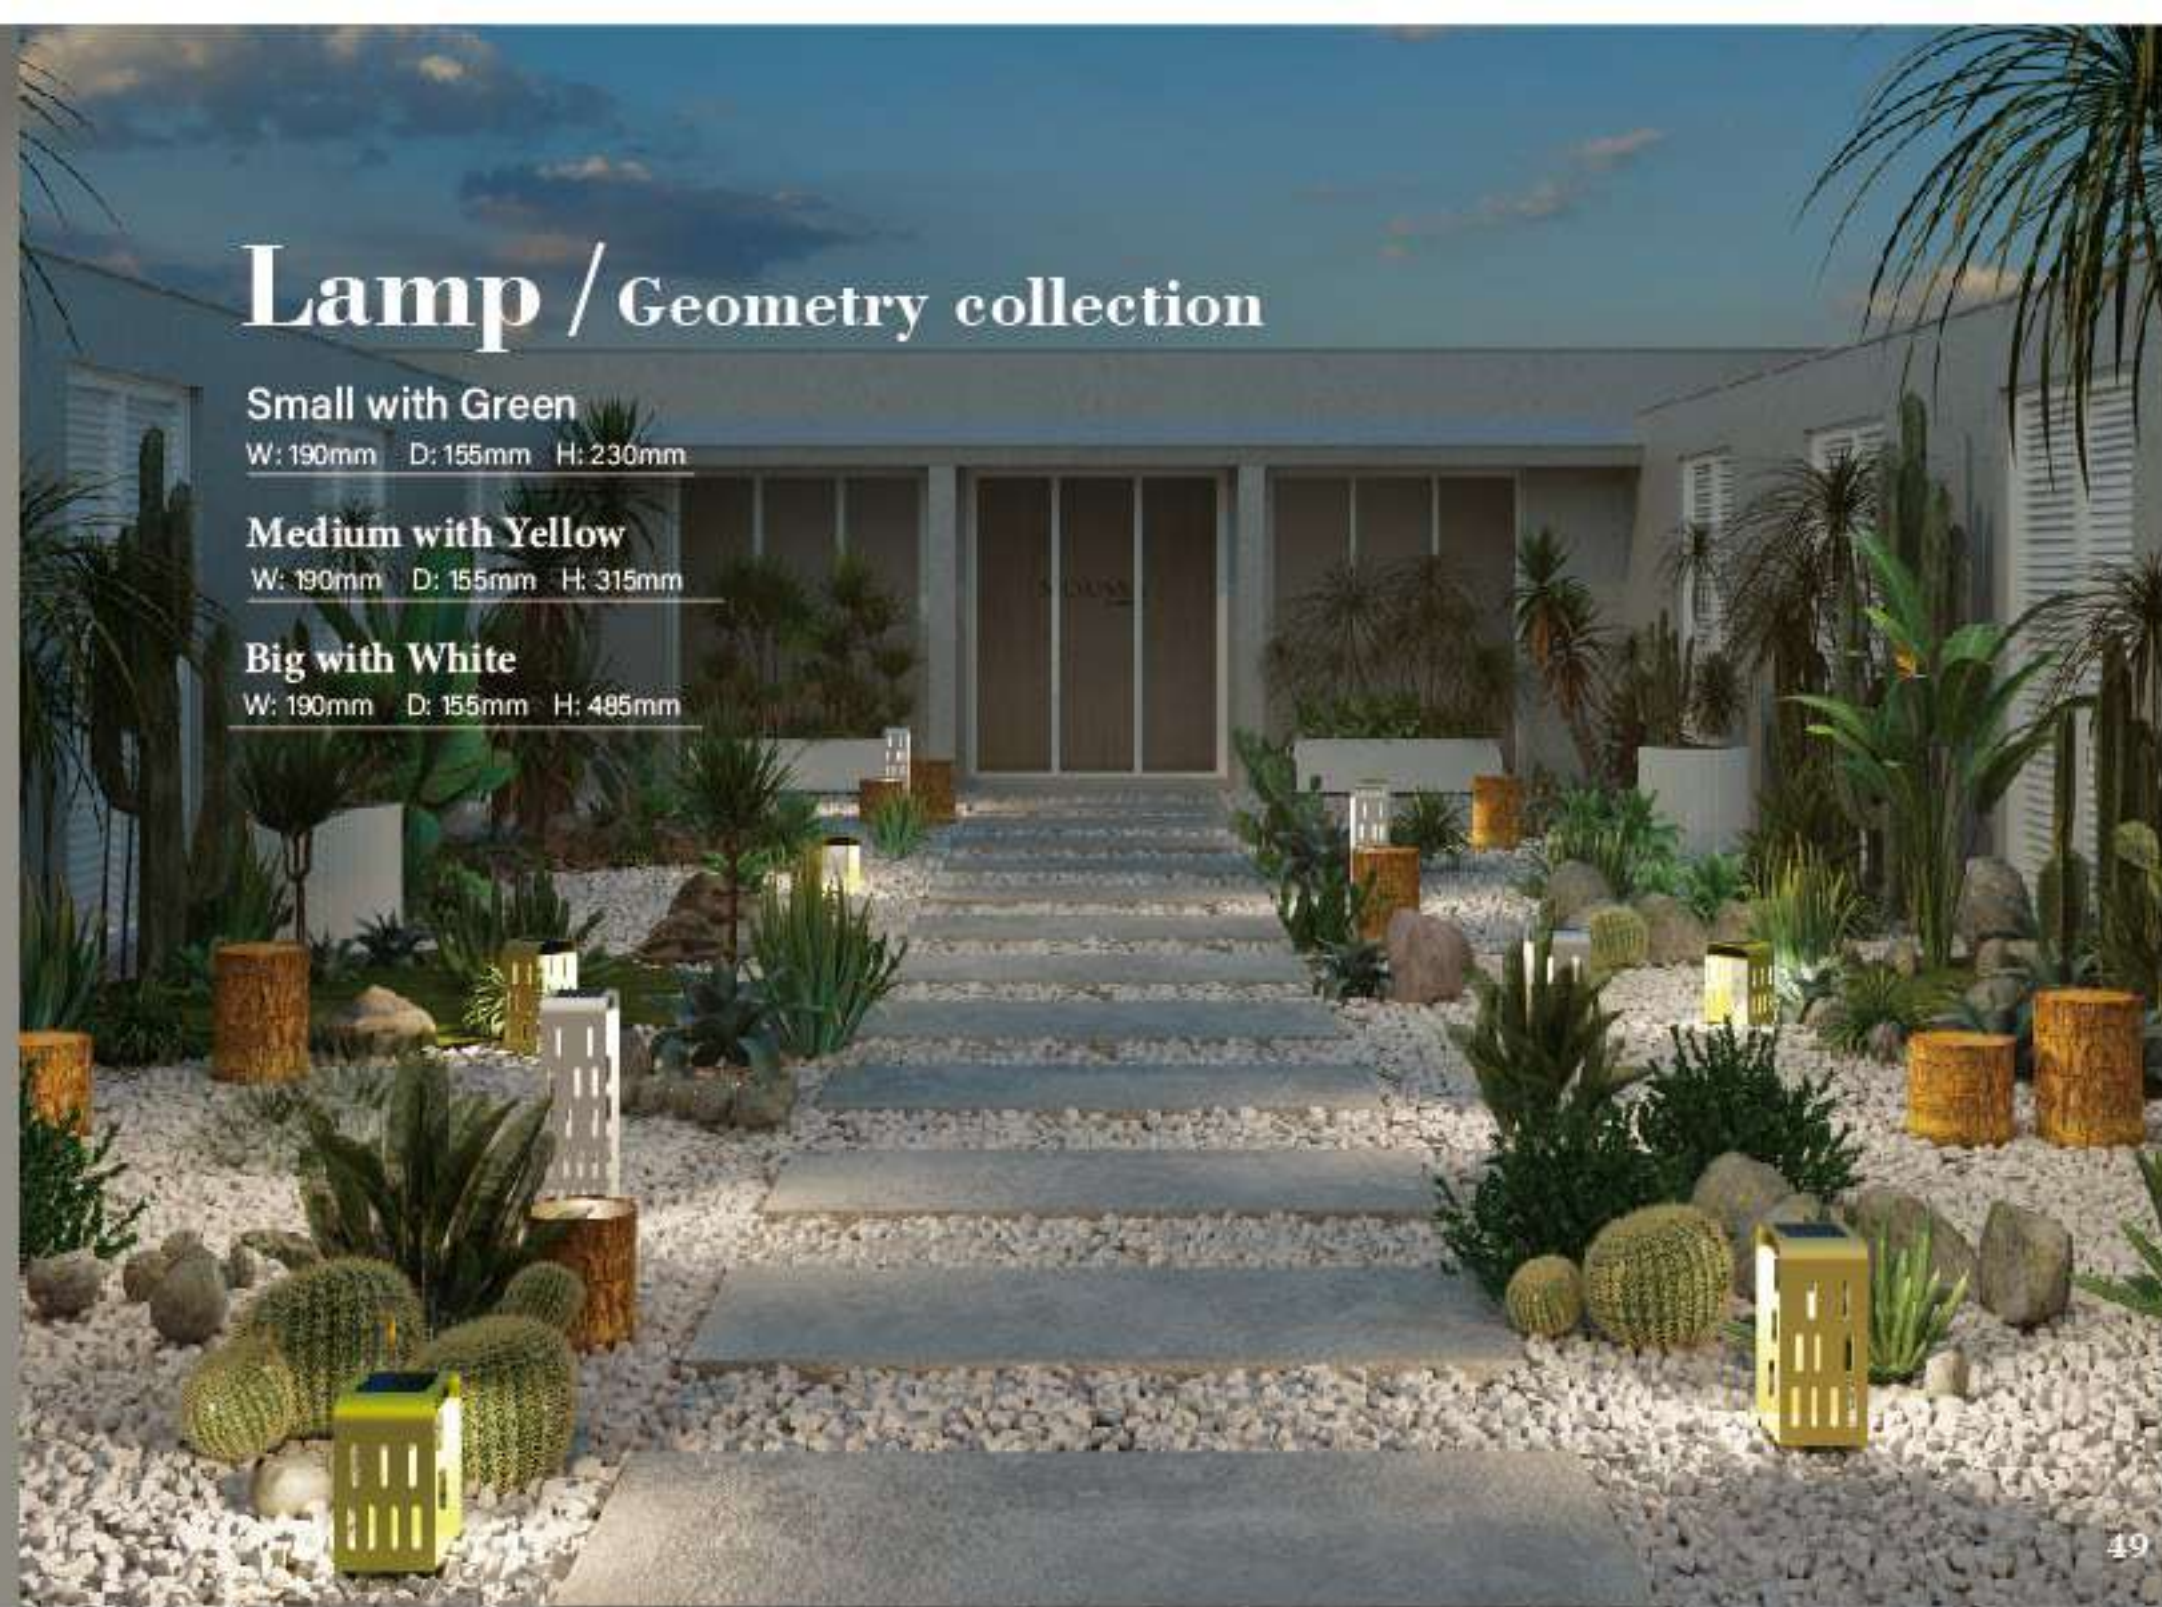

### Small with Green

W: 190mm D: 155mm H: 230mm

### Medium with Yellow

W: 190mm D: 155mm H: 315mm

### Big with White

W: 190mm D: 155mm H: 485mm