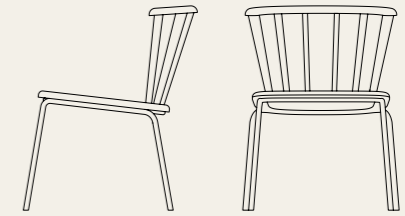

610mm

600mm

730mm

CHAIR METAL LEGS