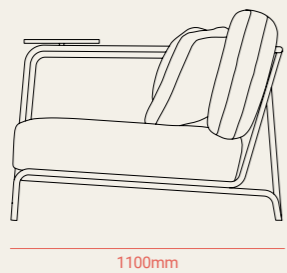

Gracebay 210, Cartenza #NK 044

Bianco marble

LOUNGUE CHAIR

ARMCHAIR 1

SLEDGE ARMCHAIR 1

SOFA

ARMCHAIR 2

SLEDGE ARMCHAIR 2