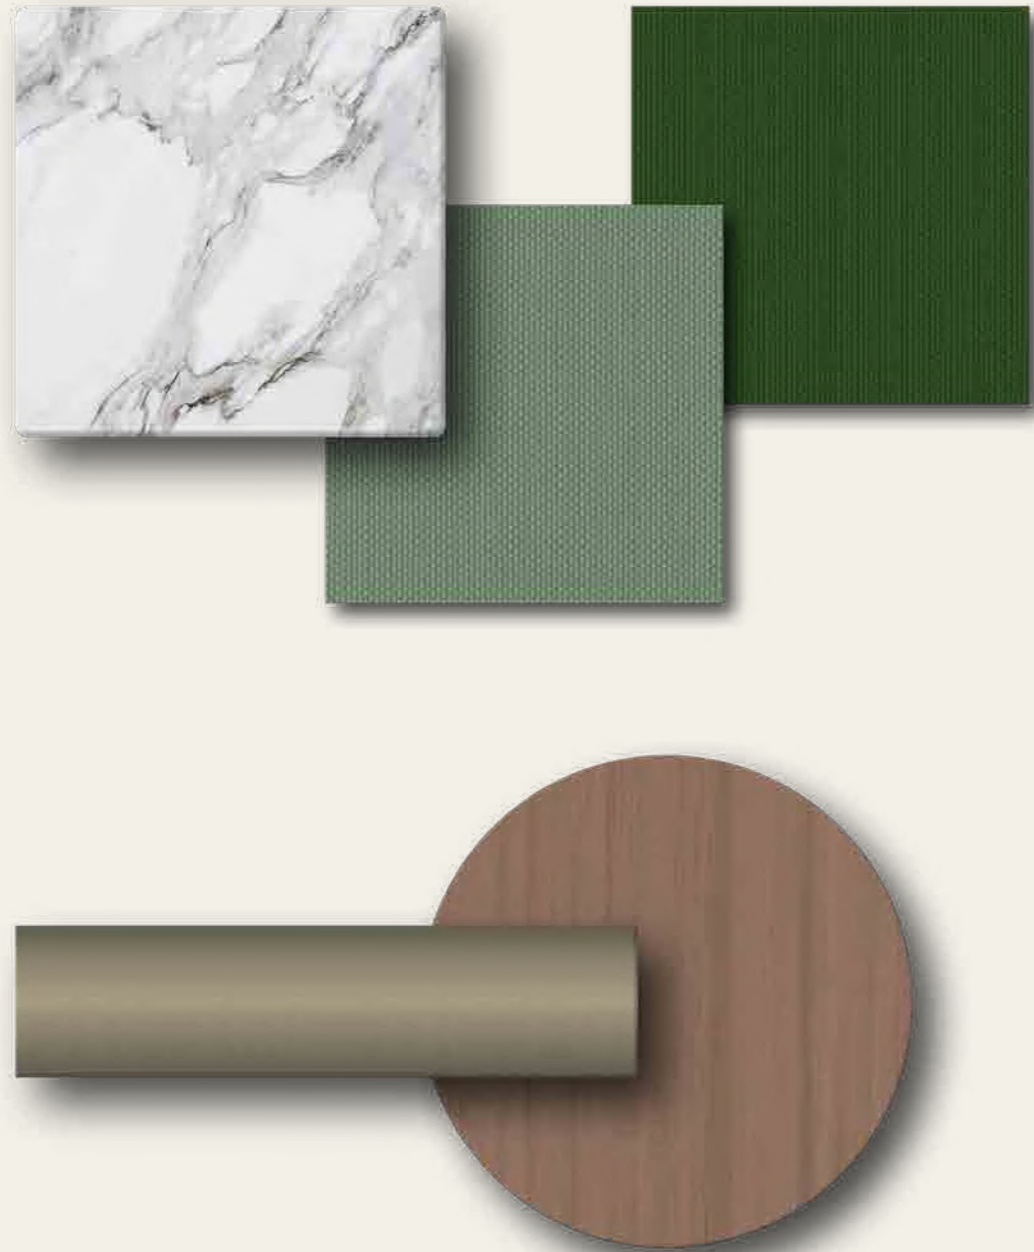

42757

Wood specific for the client

Gracebay 133, Copacobana 060, Batyline 7407-5016

Bianco concrete marble

TEXTURES & COLORS: LAZUR 03

16145
Sand Plastic Wood
Cartenza 225, Cartenza 070
Bianco marble

TEXTURES & COLORS: LAZUR 04