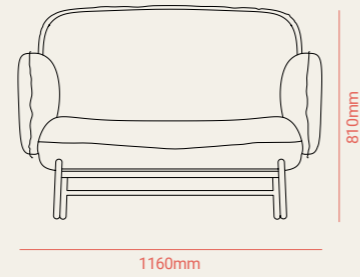

SOFA WITHOUT ARM