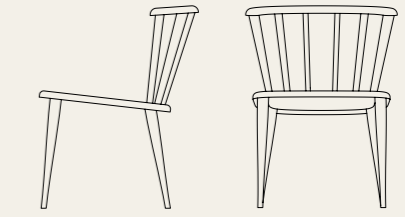

570mm

600mm

730mm

CHAIR WOOD LEGS