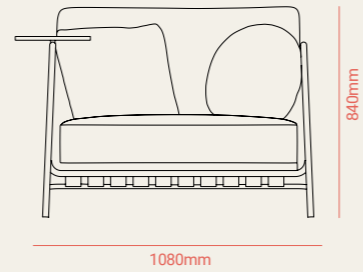

LOUNGUE CHAIR