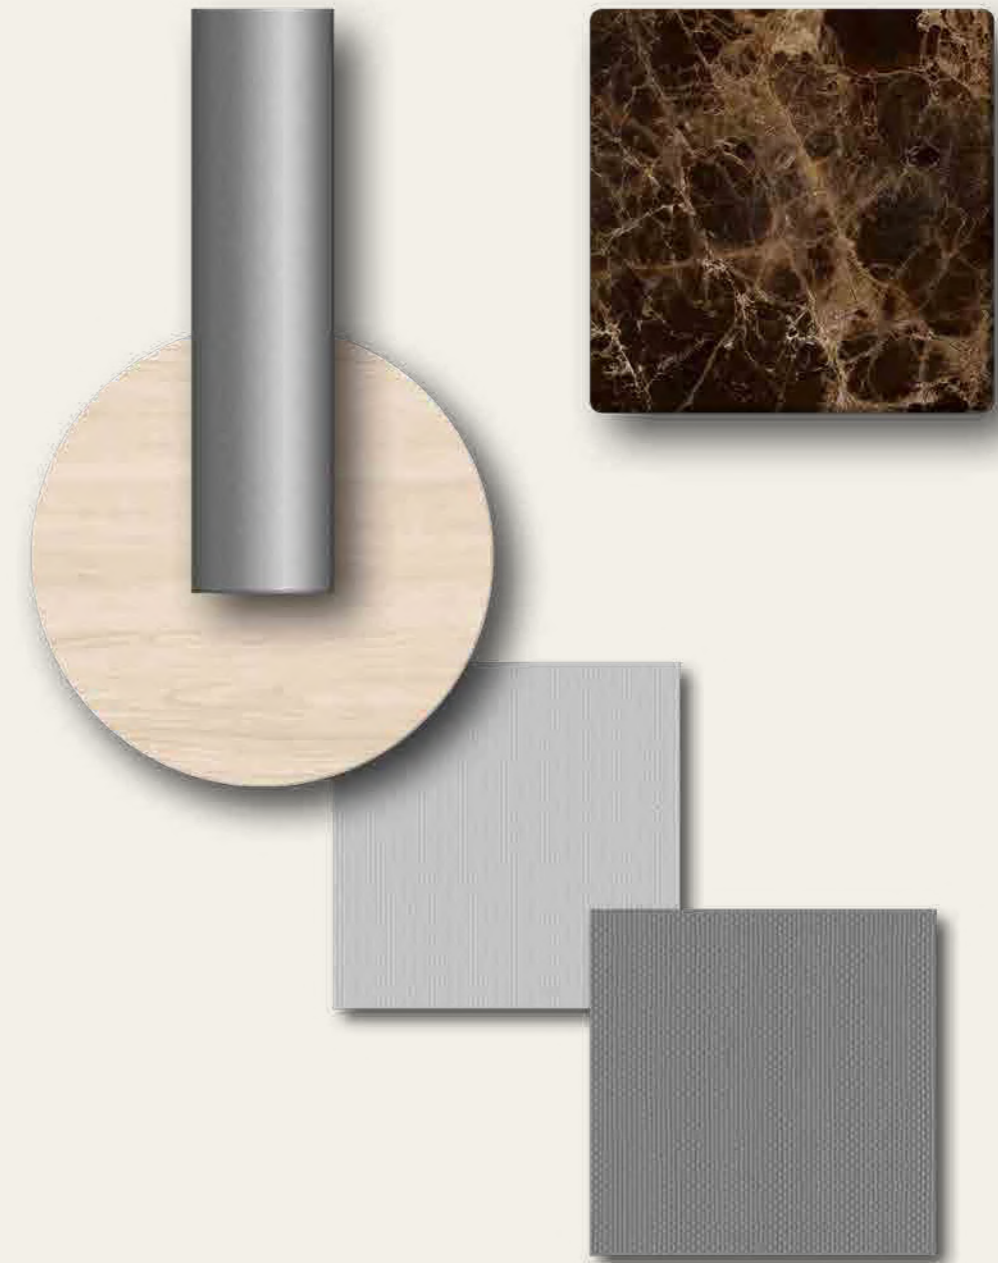

TEXTURES & COLORS: SOLEI 02

90652

Wood specific for the client

Gracebay 133, Copacobana 165

Marrone marble