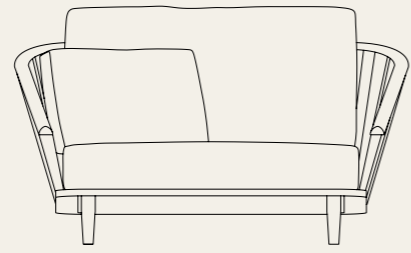

Wood specific for the client

Cartenza 225, Cartenza 070

Marrone marble

1230mm

LOUNGE CHAIR

1410mm

850mm

ARMCHAIR METAL LEGS