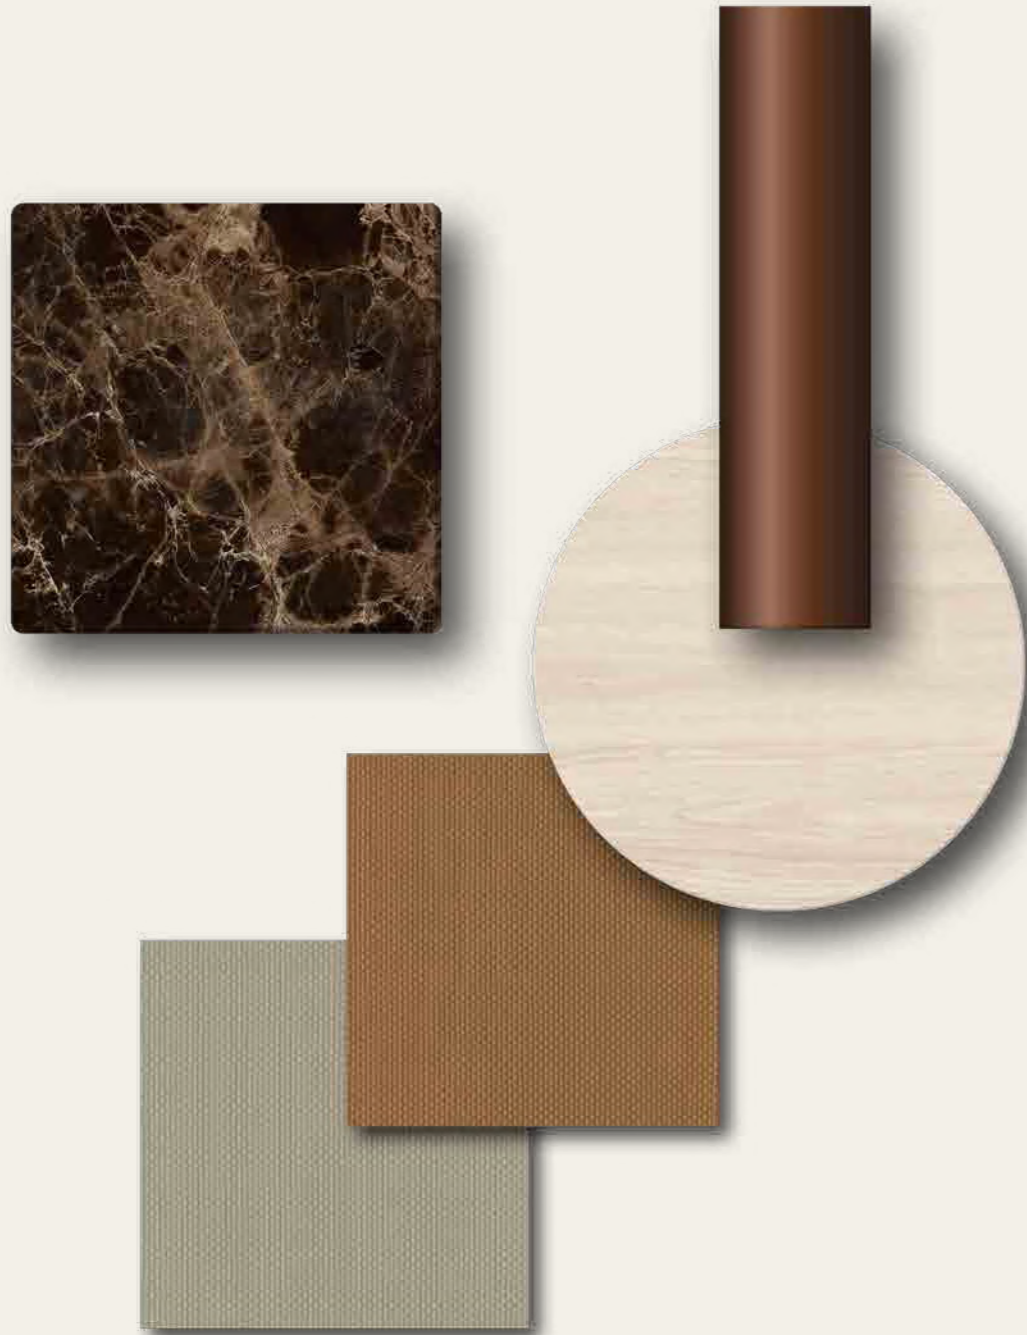

TEXTURES & COLORS: ENZO 03

73266

Wood specific for the client

Gracebay 140, Gracebay 101

Marrone marble