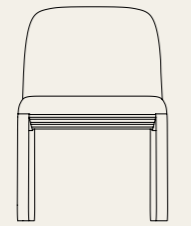

41565

Teak

Batyline 7740-51039, Batyline 7740-51033, Gracebay 140

Marrone marble

COSTA

TECHNICAL

CHAIR

635mm