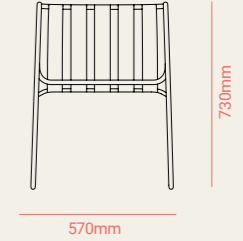

Gracebay 210, Cartenza #NK 044

Bianco marble

LOUNGUE CHAIR

ARMCHAIR 1

SLEDGE ARMCHAIR 1

SOFA

ARMCHAIR 2

SLEDGE ARMCHAIR 2