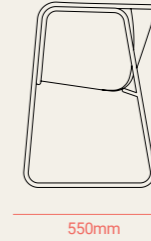

Gracebay 210, Cartenza #NK 044

Bianco marble

LOUNGUE CHAIR

ARMCHAIR 1

SLEDGE ARMCHAIR 1

SOFA

ARMCHAIR 2

SLEDGE ARMCHAIR 2