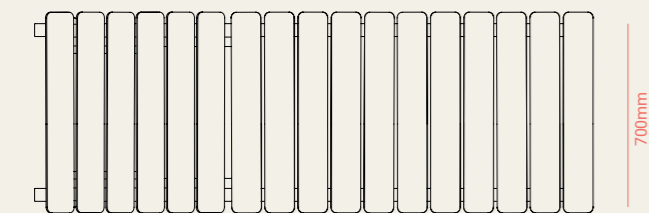

TECHNICAL

CHAIR

ARMCHAIR

EASY CHAIR

EASY ARMCHAIR

SOFA

BAR STOOL

CHAISELONGUE

TABLE 1200x2000

TABLE 1200x1200

BAR TABLE

COFFEE TABLE

Fork Table
Fork Chair
Fork Armchair
Fork Sofa
Fork Easy Armchair
Fork Coffee Table

Fork Chair
Fork Armchair

Fork Chair
Fork Armchair
Fork Side Table

Fork Table
Fork Chair
Fork Armchair