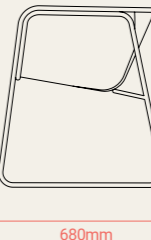

SLEDGE EASY ARMCHAIR