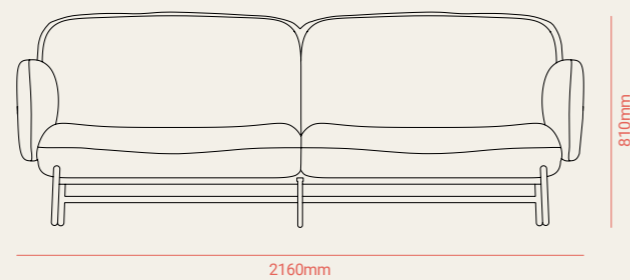

41252
Wood specific for the client
Cartenza 030, Cartenza 110, Gracebay 133
Noir marble

LOUNGUE CHAIR

SOFA WITHOUT ARM

LEFT RIGHT SOFA 1

SOFA

LEFT RIGHT SOFA 2

CHAIR

ARMCHAIR METAL ARM STACKABLE