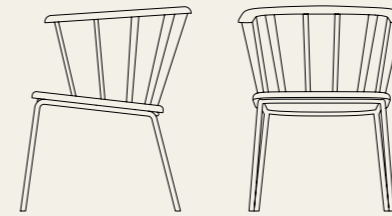

Wood specific for the client

Cartenza 225, Cartenza 070

Marrone marble

1230mm

LOUNGE CHAIR

1410mm

850mm

ARMCHAIR METAL LEGS