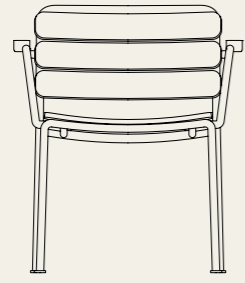

TABLE 1000x2000

TABLE 1000x1000

SIDE TABLE

COFFEE TABLE

Bahia Easy Armchair
Bahia Easy Chair
Bahia Sofa
Bahia Coffee Table

Bahia Easy Armchair
Bahia Easy Chair

Bahia Easy Armchair
Bahia Sofa
Bahia Coffee Table

Bahia Armchair
Bahia Chair
Bahia Table
Bahia High Table
Bahia Stool

Bahia Armchair
Bahia Chair
Bahia Table

- Bahia Armchair
- Bahia Chair
- Bahia Table
- Bahia Sofa
- Bahia Easy Armchair
- Bahia Coffee Table

BAHIA

TECHNICAL

ARMCHAIR

590mm

670mm

784mm

CHAIR

590mm