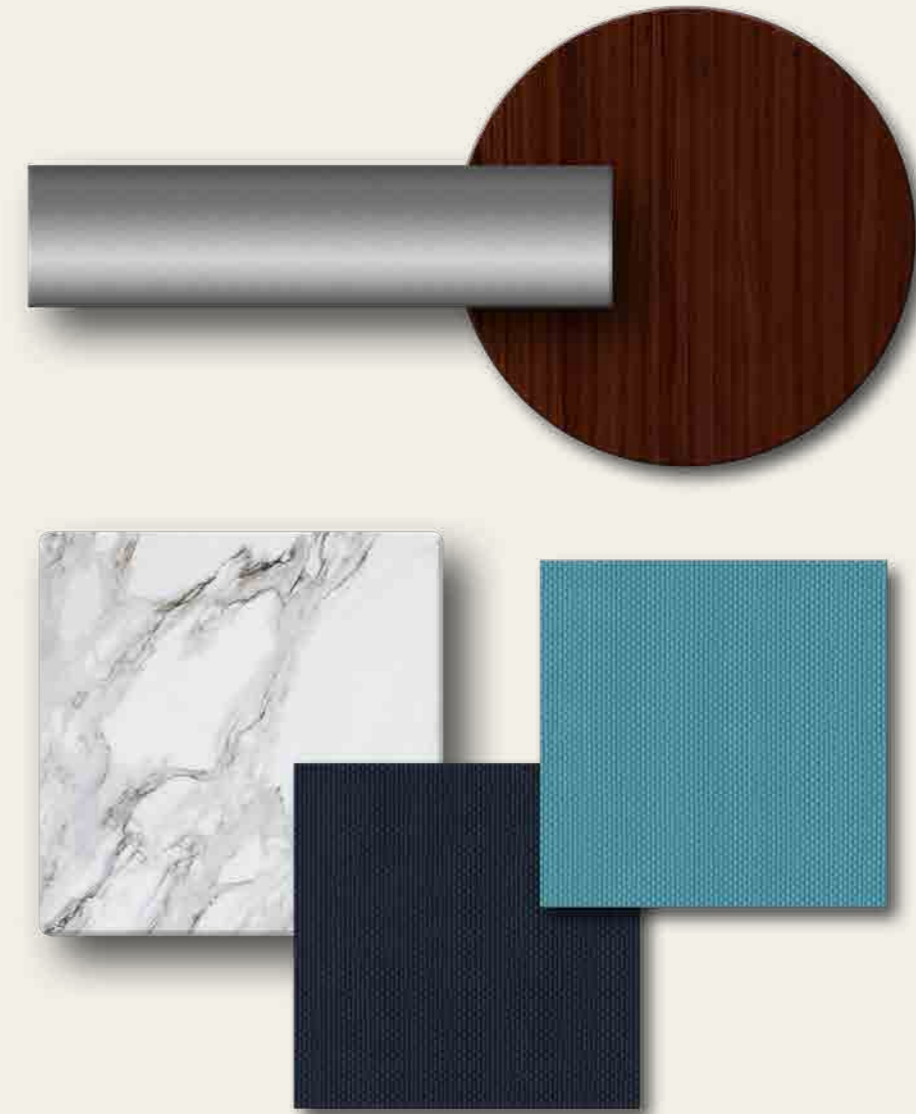

TEXTURES & COLORS: ENZO 04

90652

Marrone Plastic Wood

Gracebay 210, Cartenza #NK 044

Bianco marble