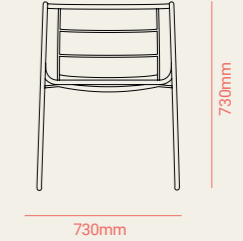

SLEDGE ARMCHAIR 2