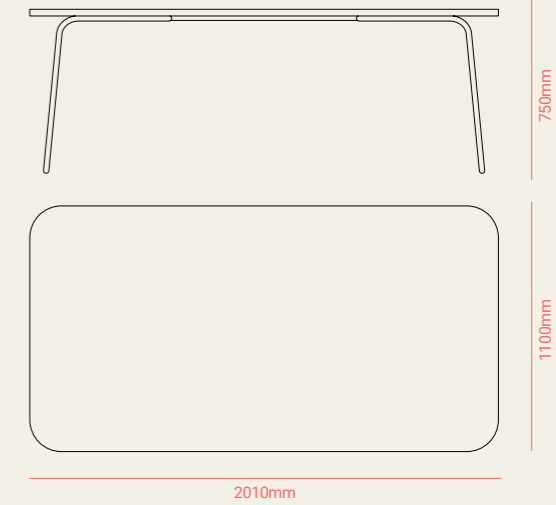

EASY ARMCHAIR METAL ARM

ARMCHAIR UPHOLSTERED ARM

ARMCHAIR METAL ARM

EASY ARMCHAIR UPHOLSTERED ARM

COFFEE TABLE

TABLE

TEXTURES & COLORS: ENZO 01

73266