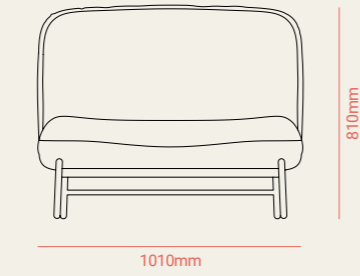

LEFT RIGHT SOFA 1