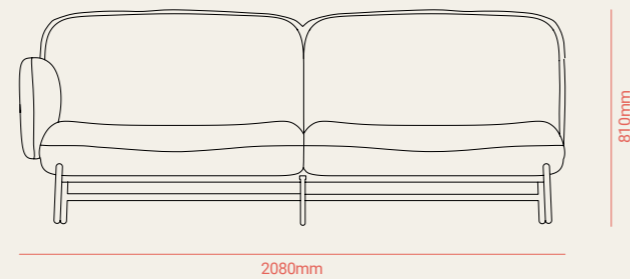

41252
Wood specific for the client
Cartenza 030, Cartenza 110, Gracebay 133
Noir marble

LOUNGUE CHAIR

SOFA WITHOUT ARM

LEFT RIGHT SOFA 1

SOFA

LEFT RIGHT SOFA 2

CHAIR

ARMCHAIR METAL ARM STACKABLE