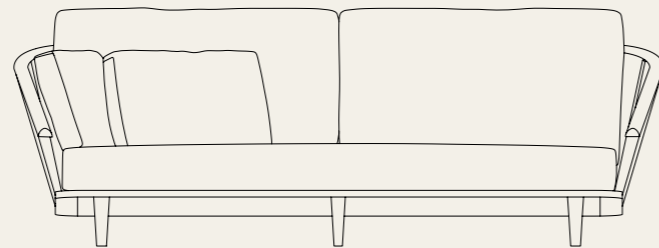

1160mm

850mm

SOFA