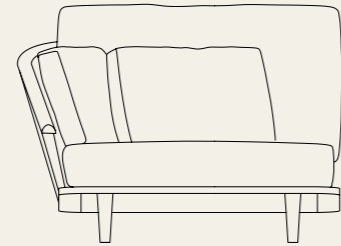

570mm

600mm

730mm

CHAIR WOOD LEGS

570mm

540mm

730mm

LEFT-RIGHT SOFA 1