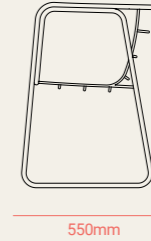

Gracebay 210, Cartenza #NK 044

Bianco marble

LOUNGUE CHAIR

ARMCHAIR 1

SLEDGE ARMCHAIR 1

SOFA

ARMCHAIR 2

SLEDGE ARMCHAIR 2