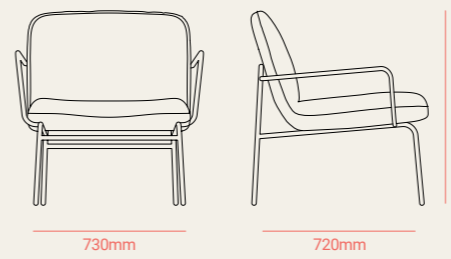

COFFEE TABLE