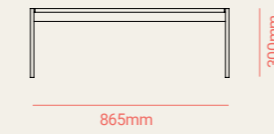

COFFEE TABLE 1