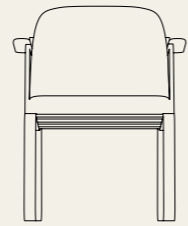

COSTA

TECHNICAL

635mm

610mm

760mm

635mm

615mm

760mm

970mm

867mm

760mm

1600mm

760mm

970mm

2340mm

760mm

750mm

950mm

1800mm

370mm

710mm

735mm