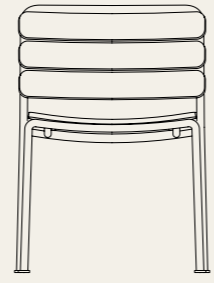

BAHIA

TECHNICAL

ARMCHAIR

590mm

670mm

784mm

CHAIR

590mm