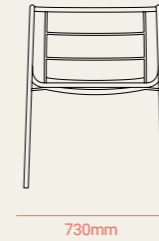

Gracebay 210, Cartenza #NK 044

Bianco marble

LOUNGUE CHAIR

ARMCHAIR 1

SLEDGE ARMCHAIR 1

SOFA

ARMCHAIR 2

SLEDGE ARMCHAIR 2