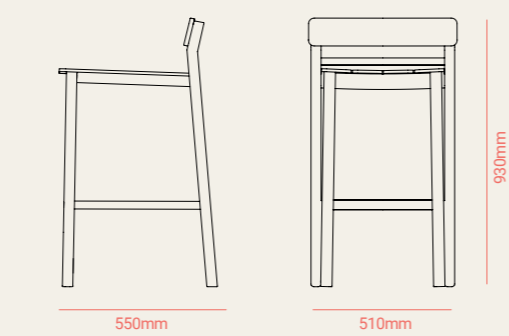

TECHNICAL

CHAIR

ARMCHAIR

EASY CHAIR

EASY ARMCHAIR

SOFA

BAR STOOL

CHAISELONGUE

TABLE 1200x2000

TABLE 1200x1200

BAR TABLE

COFFEE TABLE

Fork Table
Fork Chair
Fork Armchair
Fork Sofa
Fork Easy Armchair
Fork Coffee Table

Fork Chair
Fork Armchair

Fork Chair
Fork Armchair
Fork Side Table

Fork Table
Fork Chair
Fork Armchair