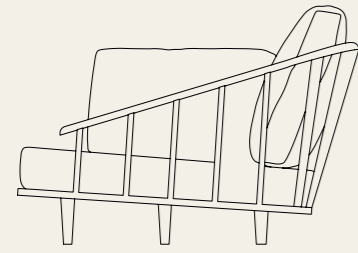

Wood specific for the client

Cartenza 225, Cartenza 070

Marrone marble

1230mm

LOUNGE CHAIR

1410mm

850mm

ARMCHAIR METAL LEGS