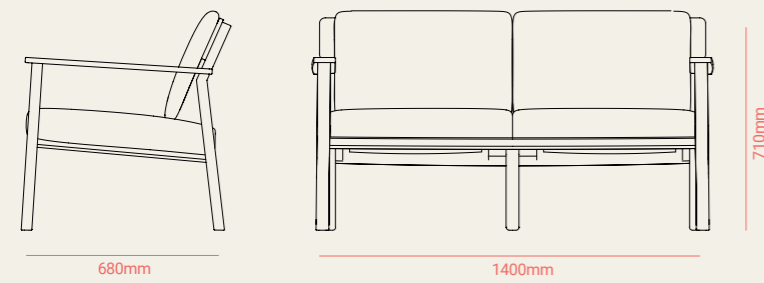

TECHNICAL

CHAIR

ARMCHAIR

EASY CHAIR

EASY ARMCHAIR

SOFA

BAR STOOL

CHAISELONGUE

TABLE 1200x2000

TABLE 1200x1200

BAR TABLE

COFFEE TABLE

Fork Table
Fork Chair
Fork Armchair
Fork Sofa
Fork Easy Armchair
Fork Coffee Table

Fork Chair
Fork Armchair

Fork Chair
Fork Armchair
Fork Side Table

Fork Table
Fork Chair
Fork Armchair