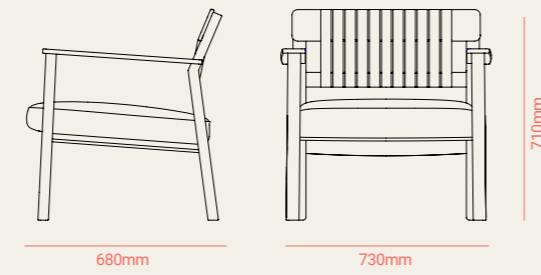

TECHNICAL

CHAIR

ARMCHAIR

EASY CHAIR

EASY ARMCHAIR

SOFA

BAR STOOL

CHAISELONGUE

TABLE 1200x2000

TABLE 1200x1200

BAR TABLE

COFFEE TABLE

Fork Table
Fork Chair
Fork Armchair
Fork Sofa
Fork Easy Armchair
Fork Coffee Table

Fork Chair
Fork Armchair

Fork Chair
Fork Armchair
Fork Side Table

Fork Table
Fork Chair
Fork Armchair