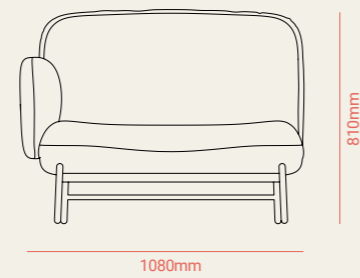

41252
Wood specific for the client
Cartenza 030, Cartenza 110, Gracebay 133
Noir marble

LOUNGUE CHAIR

SOFA WITHOUT ARM

LEFT RIGHT SOFA 1

SOFA

LEFT RIGHT SOFA 2

CHAIR

ARMCHAIR METAL ARM STACKABLE