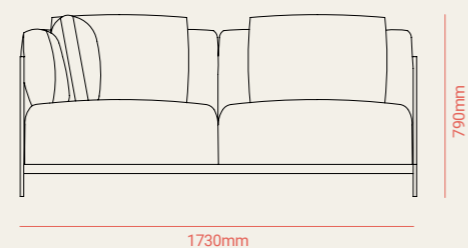

CORNER SOFA RIGHT-LEFT