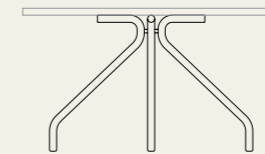

750mm

TABLE STRUCTURE 2

750mm

TABLE STRUCTURE 1

750mm

COFFE TABLE STRUCTURE

890mm

TOPS