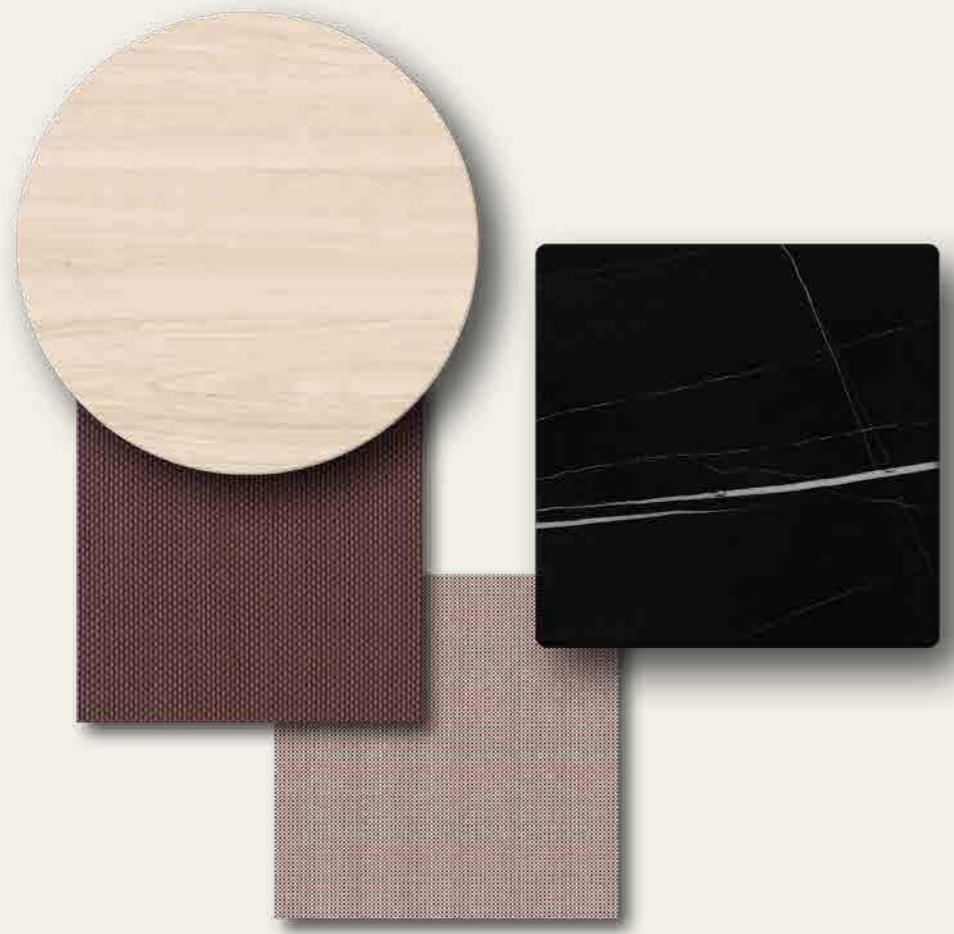

TEXTURES & COLORS: FORK 03

Wood specific for the client
Cartenza 030, Upholstery specific for the client
Noir marble