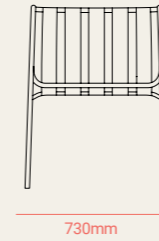

Gracebay 210, Cartenza #NK 044

Bianco marble

LOUNGUE CHAIR

ARMCHAIR 1

SLEDGE ARMCHAIR 1

SOFA

ARMCHAIR 2

SLEDGE ARMCHAIR 2