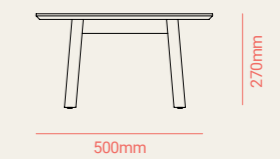

COFFEE TABLE 3