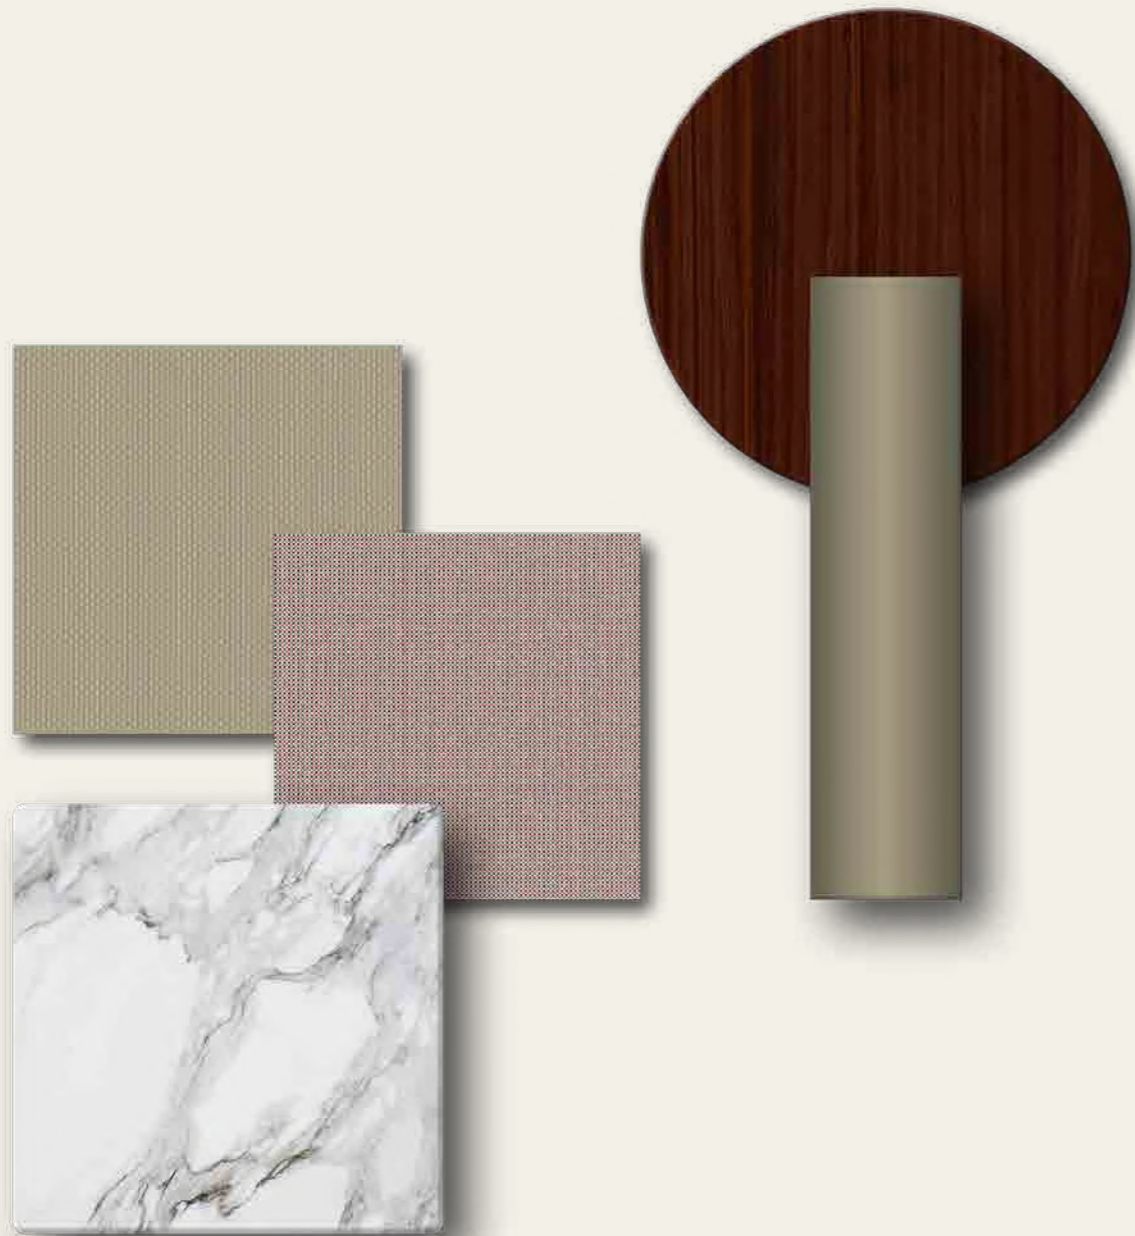

Marrone marble

TEXTURES & COLORS: SOLEI 03

16145

Marrone Plastic Wood

Gracebay 140, Upholstery specific for the client

White marble

TEXTURES & COLORS: SOLEI 04

90652