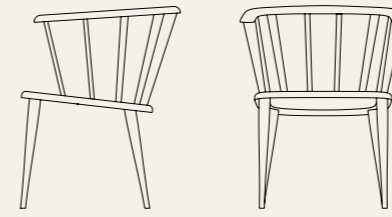

610mm

600mm

730mm

CHAIR METAL LEGS

610mm

560mm

730mm

ARMCHAIR WOOD LEGS