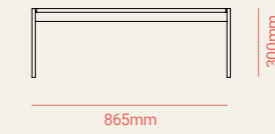

COFFEE TABLE 3

COFFEE TABLE 4

Early Easy chair
Niza Coffee table 1

Early Easy chair

Early Easy armchair

TEXTURES & COLORS: EARLY 01

Teak
Cartenza #NK 044, Copacobana 165, Gracebay 133
Bianco marble

TEXTURES & COLORS: EARLY 02