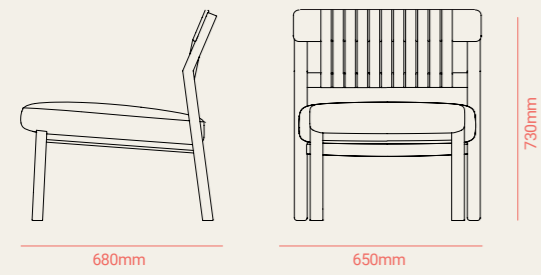

TECHNICAL

CHAIR

ARMCHAIR

EASY CHAIR

EASY ARMCHAIR

SOFA

BAR STOOL

CHAISELONGUE

TABLE 1200x2000

TABLE 1200x1200

BAR TABLE

COFFEE TABLE

Fork Table
Fork Chair
Fork Armchair
Fork Sofa
Fork Easy Armchair
Fork Coffee Table

Fork Chair
Fork Armchair

Fork Chair
Fork Armchair
Fork Side Table

Fork Table
Fork Chair
Fork Armchair