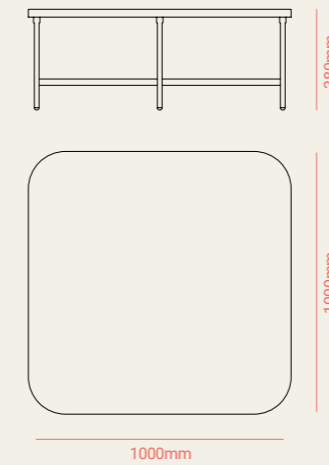

EASY ARMCHAIR METAL ARM

ARMCHAIR UPHOLSTERED ARM

ARMCHAIR METAL ARM

EASY ARMCHAIR UPHOLSTERED ARM

COFFEE TABLE

TABLE

TEXTURES & COLORS: ENZO 01

73266