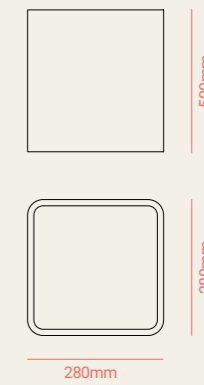

PLANTER 2

TIGER DRYLAC

42757 90652 90868 16145 41251 73266 41565 41252

Pantone 2227C Pantone 2128C Pantone 5625C Pantone 2310C Pantone 7592C

WOOD

Teak

PLASTIC WOOD

Sand Marrone Deep blue Velit Cloud grey