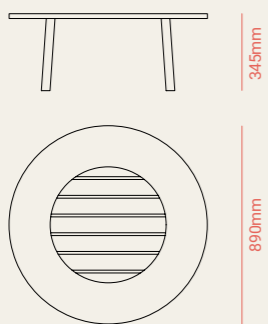

16145

Marrone Plastic Wood

Gracebay 140, Gracebay 101

Bianco marble

CRETA

TECHNICAL

COFFEE TABLE

ROUND DINING TABLE