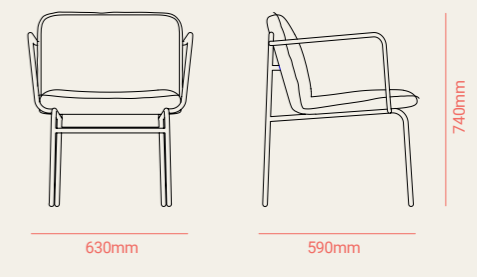

EASY ARMCHAIR UPHOLSTERED ARM