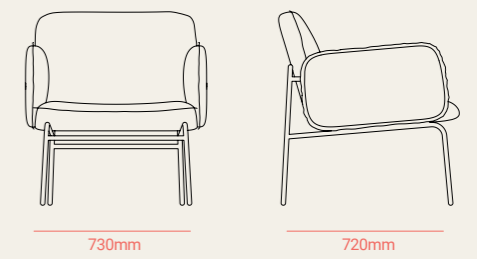

EASY ARMCHAIR METAL ARM

ARMCHAIR UPHOLSTERED ARM

ARMCHAIR METAL ARM

EASY ARMCHAIR UPHOLSTERED ARM

COFFEE TABLE

TABLE

TEXTURES & COLORS: ENZO 01

73266