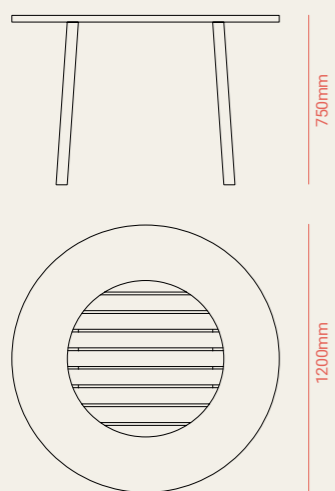

ROUND DINING TABLE