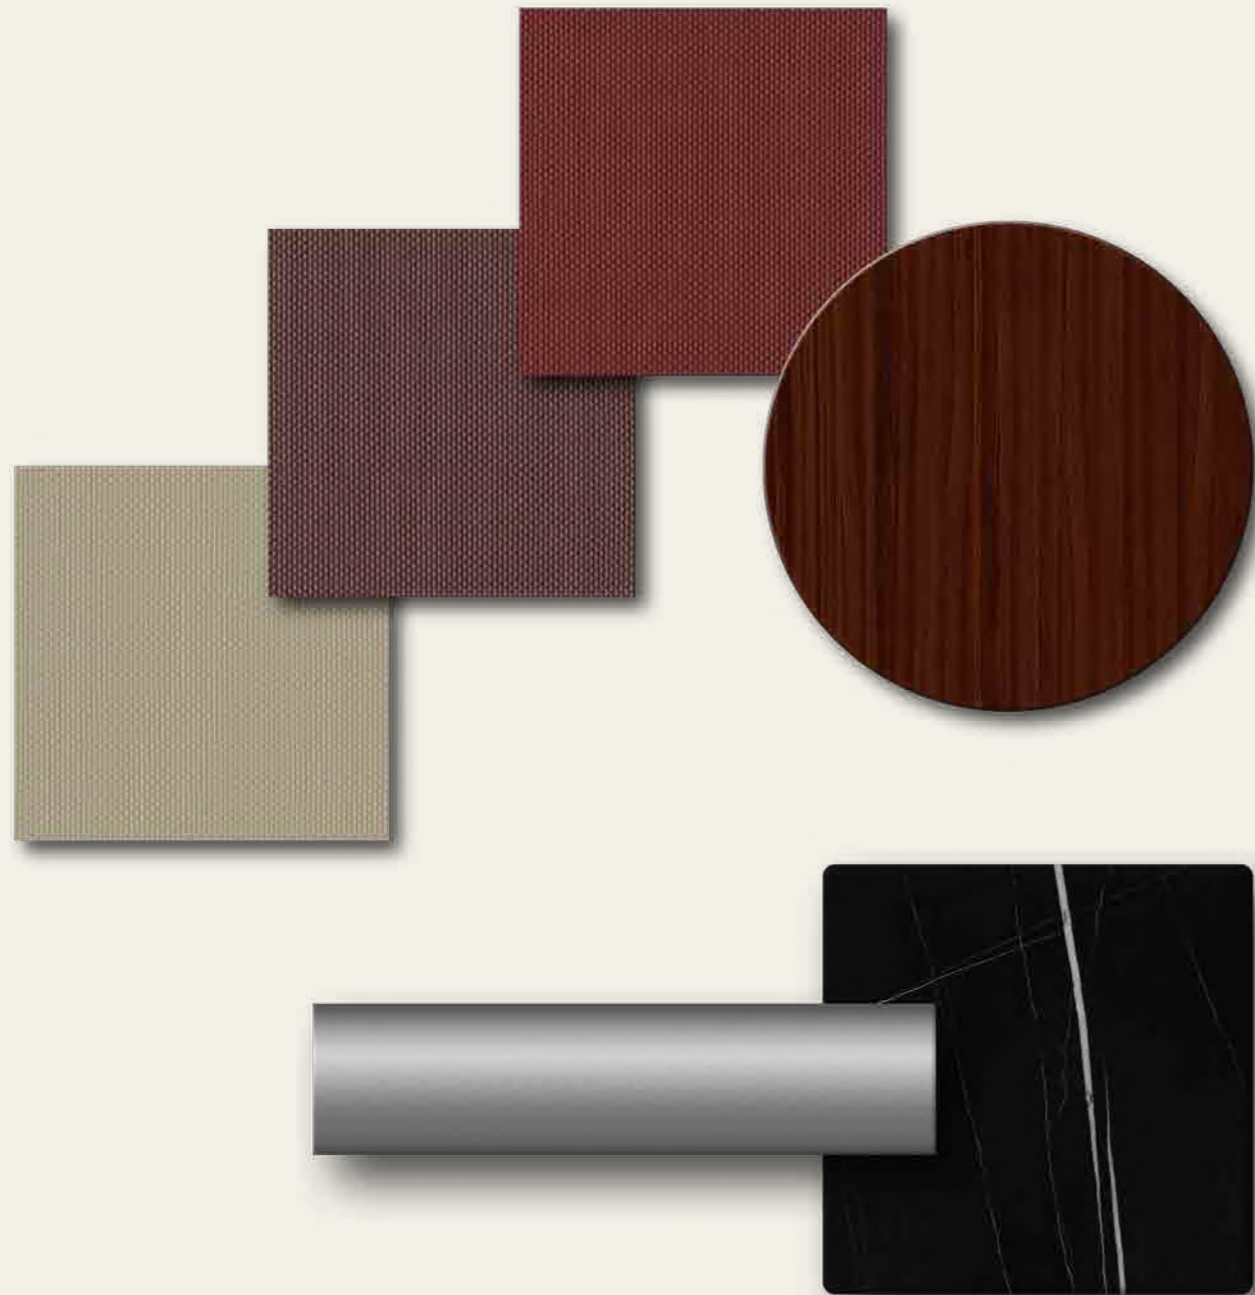

TEXTURES & COLORS: CRETA 01

90652

Marrone Plastic Wood

Gracebay 140, Cartenza 110, Cartenza 030

Noir marble