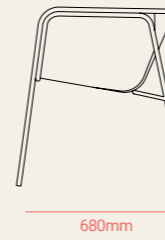

EASY ARMCHAIR