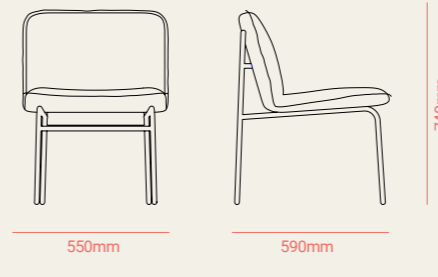

41252
Wood specific for the client
Cartenza 030, Cartenza 110, Gracebay 133
Noir marble

LOUNGUE CHAIR

SOFA WITHOUT ARM

LEFT RIGHT SOFA 1

SOFA

LEFT RIGHT SOFA 2

CHAIR

ARMCHAIR METAL ARM STACKABLE