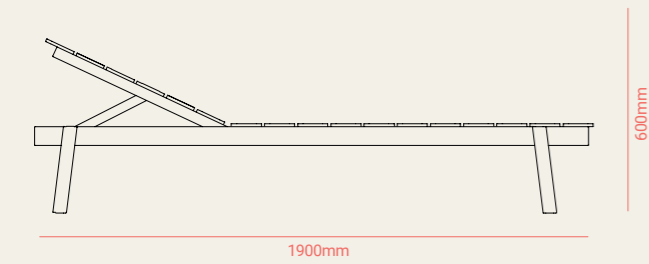

TECHNICAL

CHAIR

ARMCHAIR

EASY CHAIR

EASY ARMCHAIR

SOFA

BAR STOOL

CHAISELONGUE

TABLE 1200x2000

TABLE 1200x1200

BAR TABLE

COFFEE TABLE

Fork Table
Fork Chair
Fork Armchair
Fork Sofa
Fork Easy Armchair
Fork Coffee Table

Fork Chair
Fork Armchair

Fork Chair
Fork Armchair
Fork Side Table

Fork Table
Fork Chair
Fork Armchair