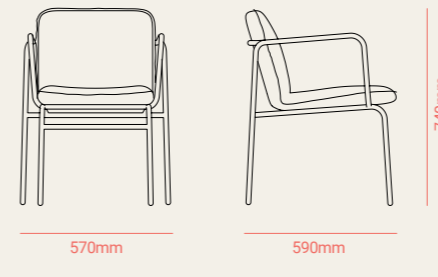

41252
Wood specific for the client
Cartenza 030, Cartenza 110, Gracebay 133
Noir marble

LOUNGUE CHAIR

SOFA WITHOUT ARM

LEFT RIGHT SOFA 1

SOFA

LEFT RIGHT SOFA 2

CHAIR

ARMCHAIR METAL ARM STACKABLE