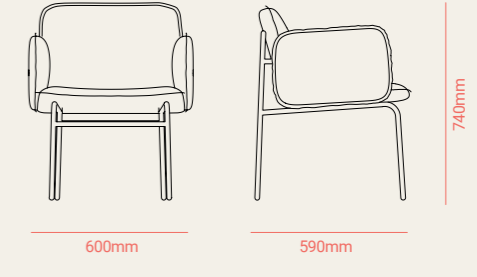

ARMCHAIR METAL ARM