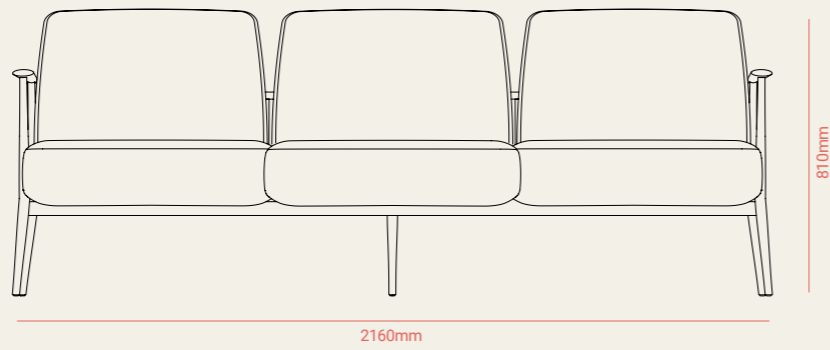

TEXTURES & COLORS: NIZA 04

Wood specific for the client
Cartenza 030, Cartenza 110, Gracebay 133
Noir marble

EASY ARMCHAIR

SOFA 2

SOFA 3

POUFF

COFFEE TABLE 1

COFFEE TABLE 2