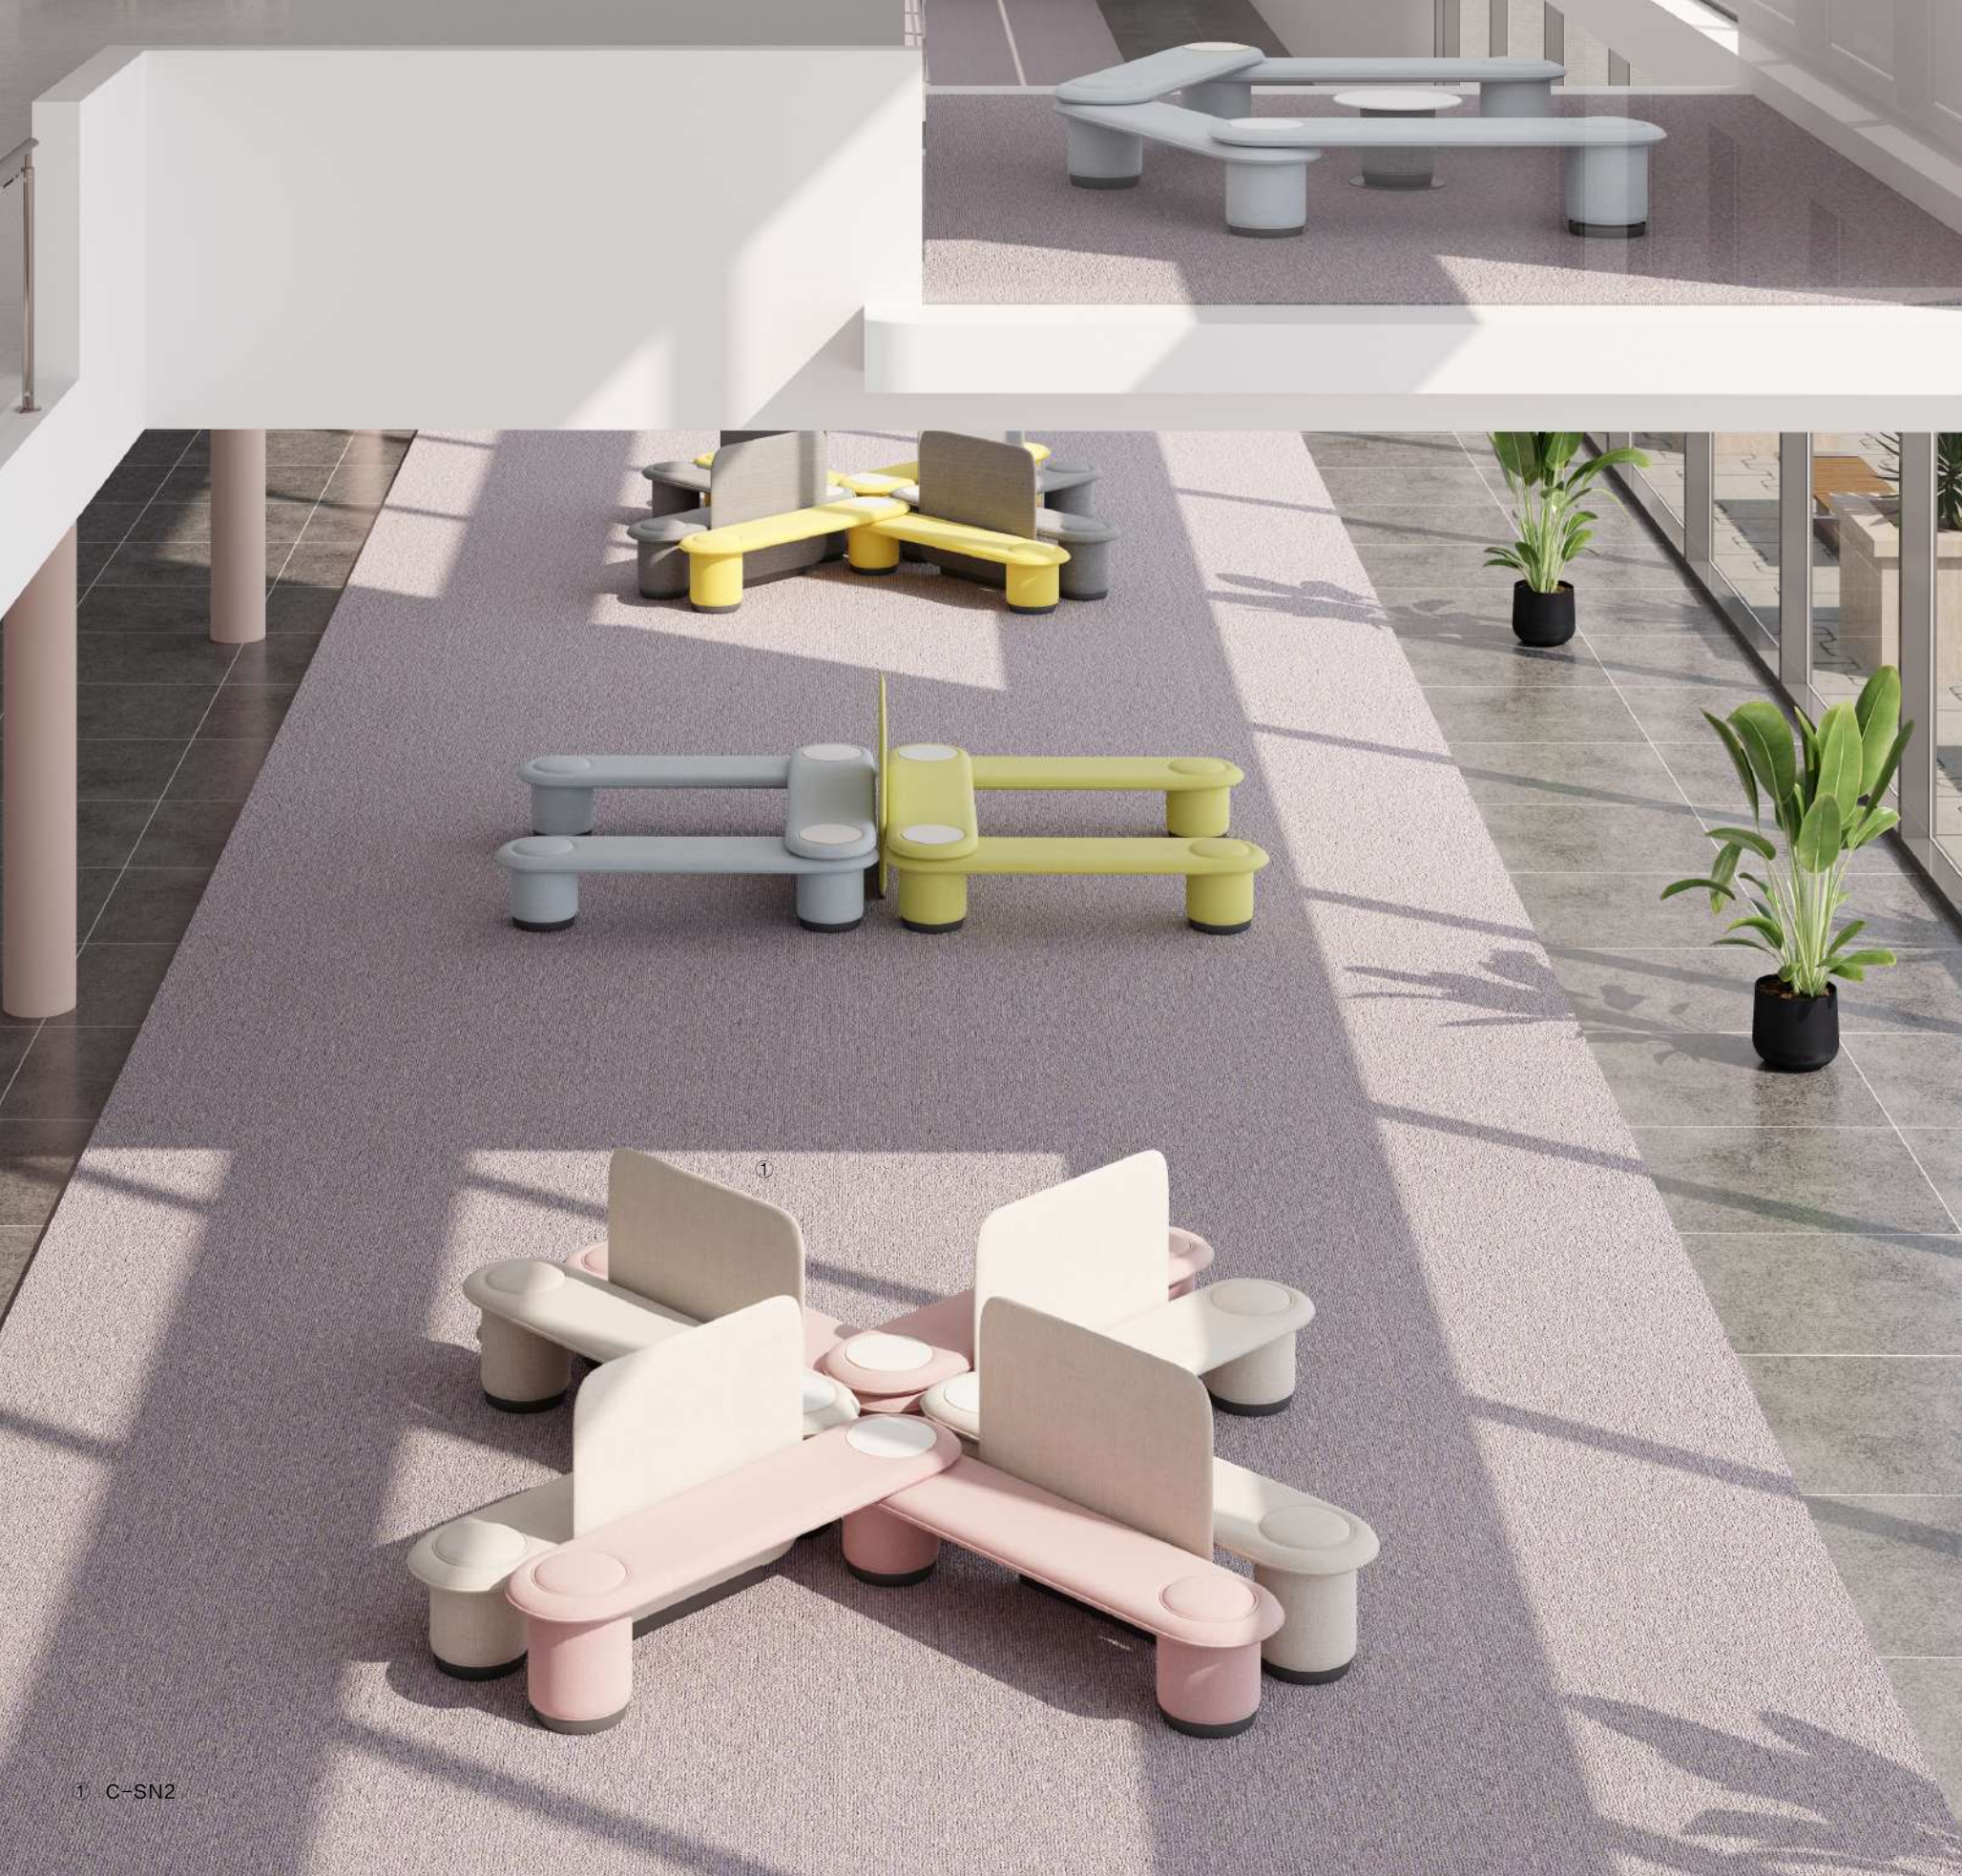

- ① EDEN-ST
- ② TB-30
- ③ EDEN-B1
- ④ EDEN-1
- ⑤ EDEN-B2
- ⑥ TB-33-55(75cm)

① EDEN-C

在公共区域的摆设要有一定的空间分隔作用，而 DAIGH 组合沙发可以进行随意搭配的功能，能够很好的满足这一需求。

In the public area of the furnishings to have a certain space separation effect, and DAIGH combination sofa can be randomly matched with the function, can be very good to meet this demand.

多样组合方式
Various Combinations

① DAIGH-SC

①

CHAIN 系列包括主体沙发凳、圆墩、桌几以及屏风：它的设计被定义为更加合适当下及未来的公共空间，也迎合使用者对于更舒适、更具弹性的办公环境的需求。

The CHAIN collection consists of a main sofa bench, round piers, tables and screens: its design is defined as being more appropriate for the public spaces of today and tomorrow, as well as catering to the users' need for a more comfortable and flexible office environment.