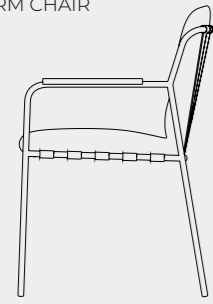

AURA

TECHNICAL

ARM CHAIR

540mm