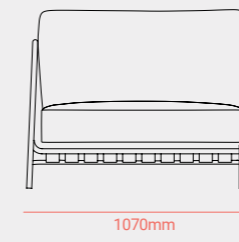

MODULE LEFT 1P