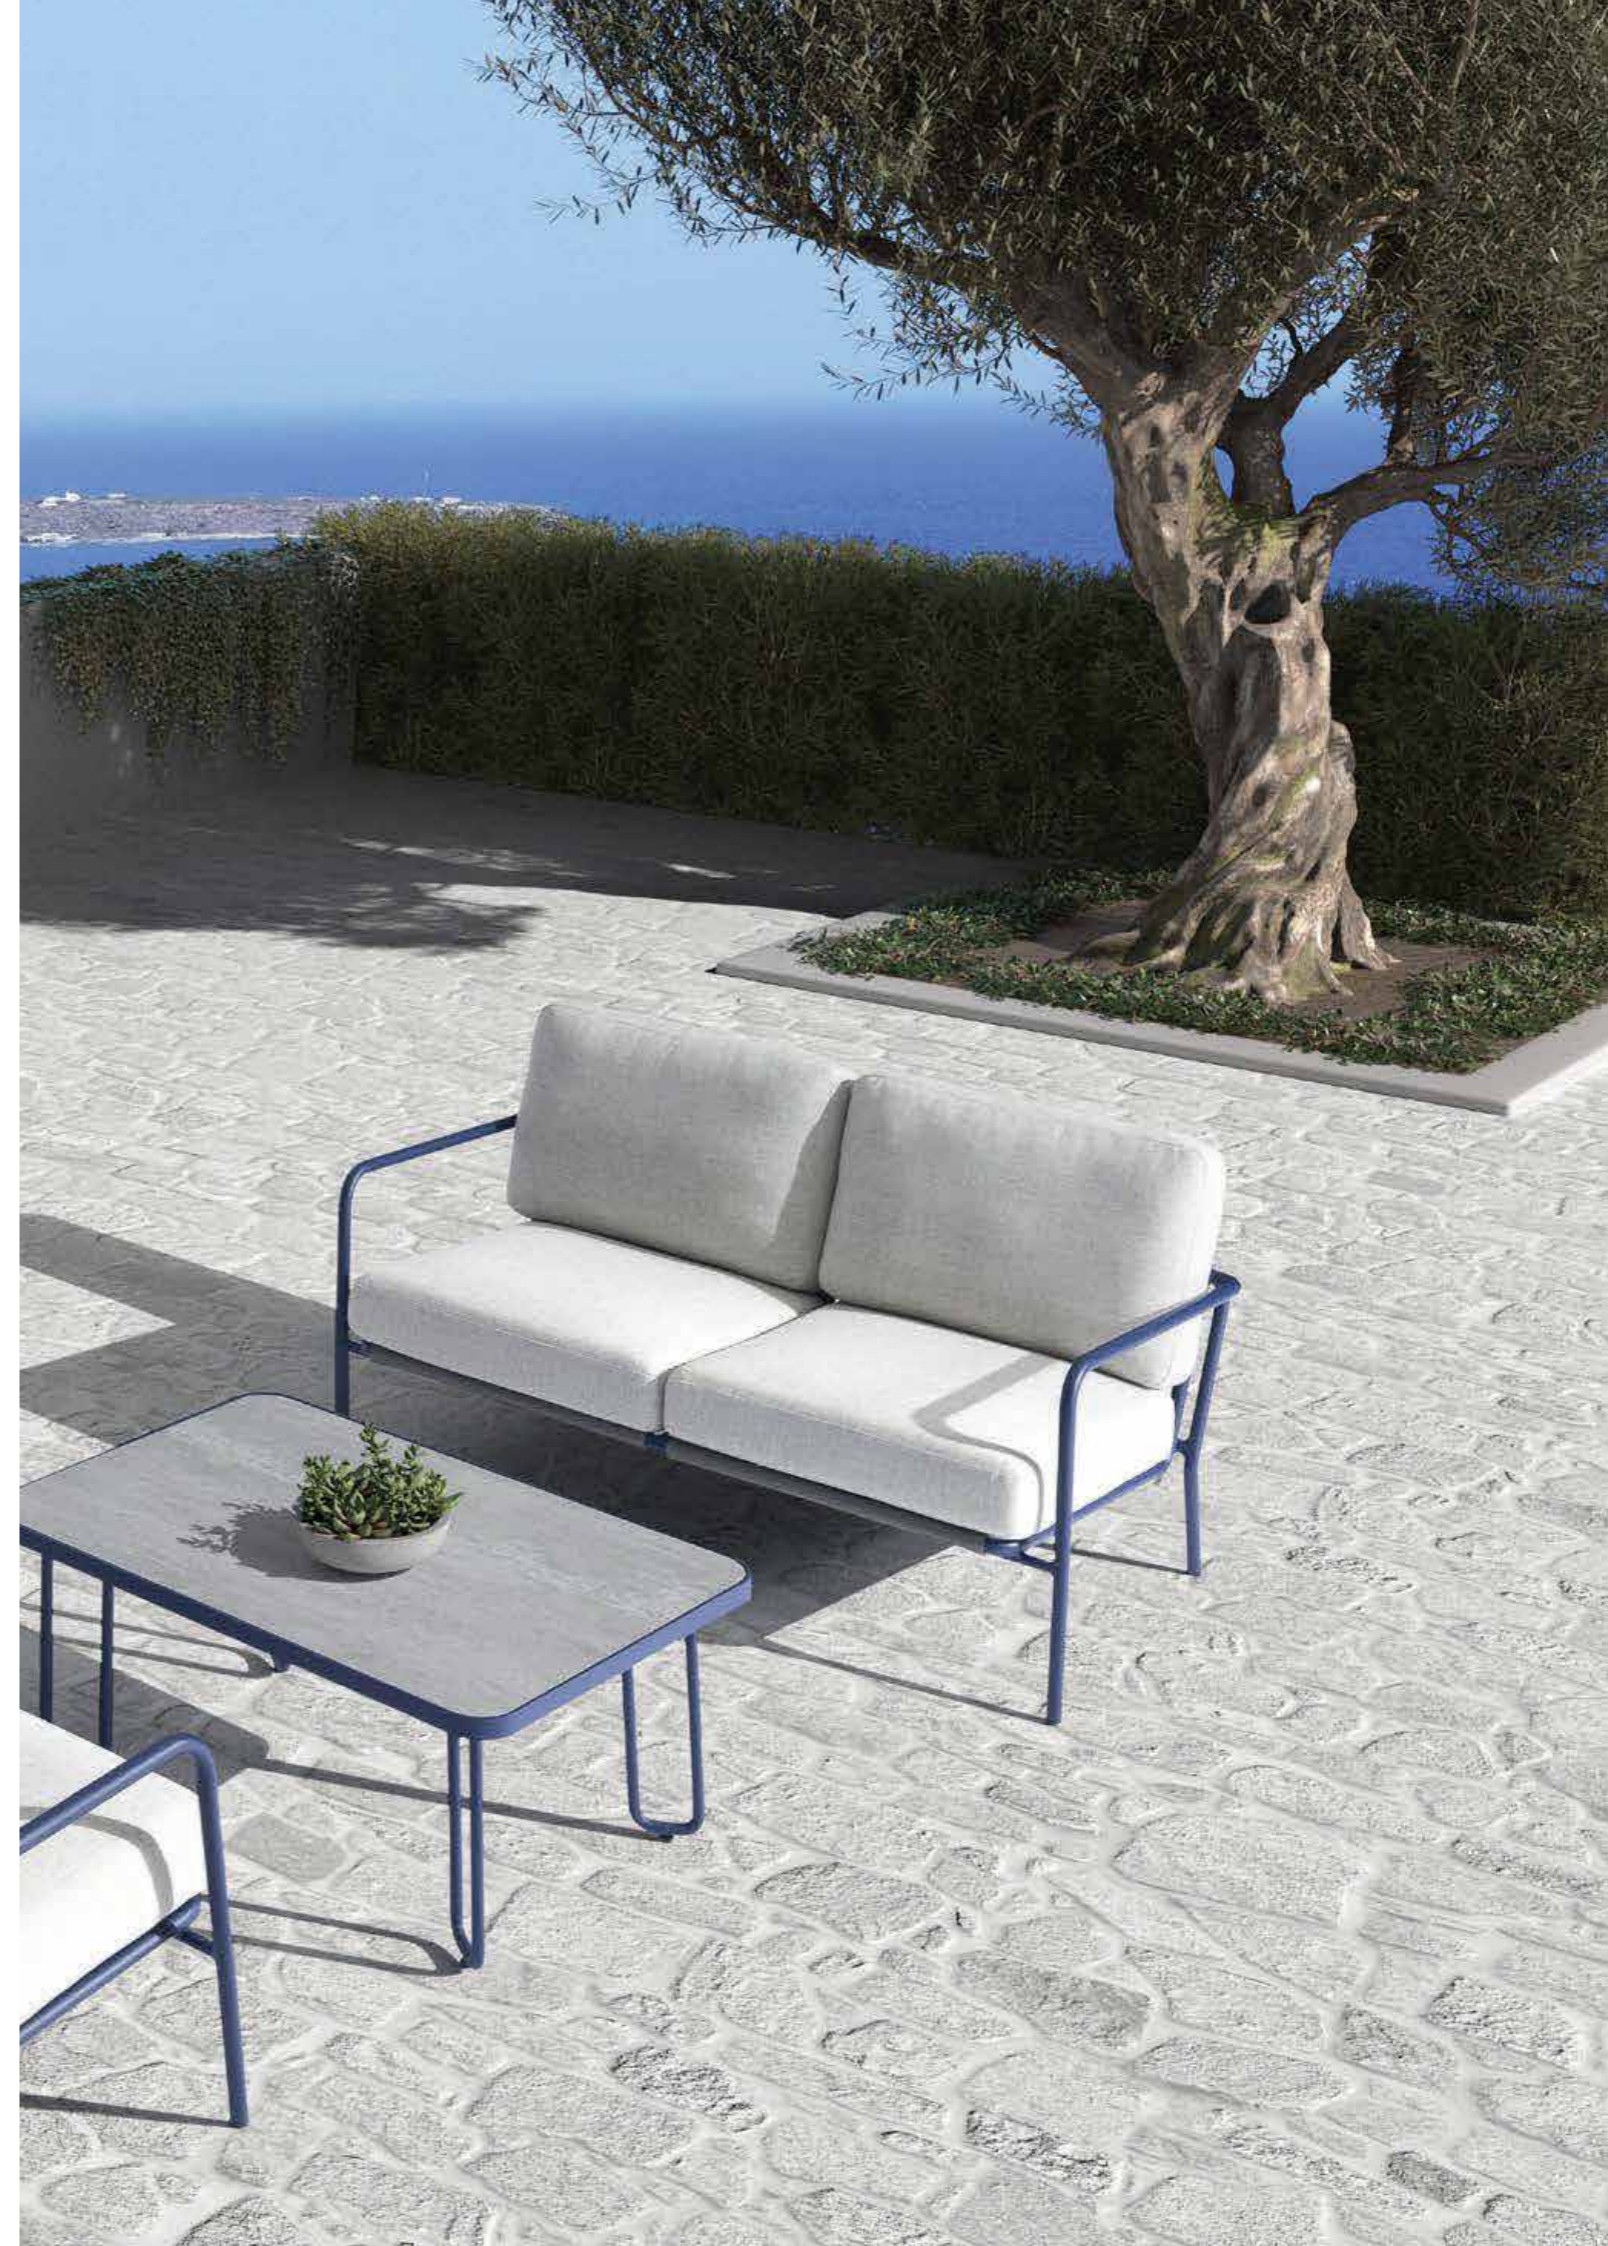

EN The breeze and the freshness of the sea air has inspired this collection. The lightness of the pieces in the brisa collection highlights their voluptuous shapes even more. Its personality lies in the designs of the structures, which can incorporate graphic patterns stamped into the metal sheet, which create a brand identity and generate a recognizable design.

Brisa will give your space its own identity and will allow users to move the pieces at will, thanks to its lightness, and create their own spaces, to adapt to their needs.

● Brisa Easy Arm Chair Brisa Sofa
Brisa Coffee Table.
Blue Crank VT107