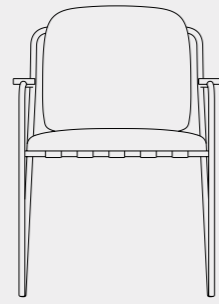

● Aura Arm Chair Aura Chair Aura table.
Blue Crank VT107

● Aura Easy Soft Arm Chair
Aura Coffee Table.
Moss Green Crank VT111

● Aura Arm Chair Aura Chair
Blue Crank VT107

● Aura Easy Chair.
Blue Crank VT107

• Aura Chair,
Blue Crank VT107

• Aura Easy Chair Aura Sofa
Aura coffee Table,
Moss Green Crank VT111

AURA

TECHNICAL

ARM CHAIR

540mm

535mm

710mm

CHAIR

560mm

465mm

710mm

TABLE STRUCTURE 1

750mm

TABLE STRUCTURE 2

750mm