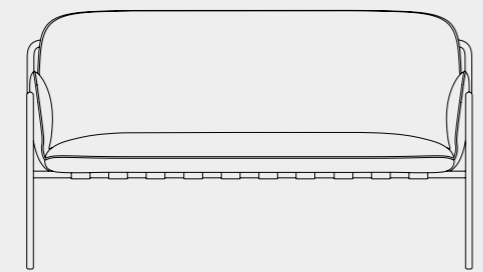

EASY CHAIR 1P

710mm

775mm

700mm

EASY SOFT CHAIR 1P

710mm

775mm

700mm

SOFA 2P

710mm

1400mm

700mm

SOFT SOFA 2P

710mm

1400mm

700mm

COFFE TABLE STRUCTURE

480mm

TOPS

1800mm

1000mm

800mm

800mm

700mm