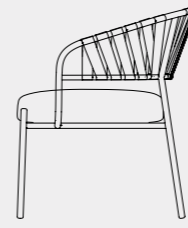

LOUNGE ARMCHAIR

640mm