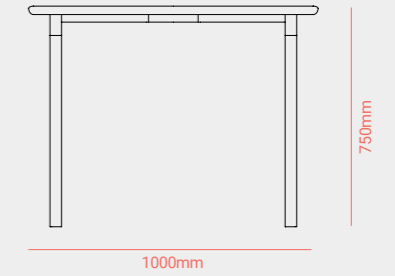

FORK

TECHNICAL

SQ. TABLE