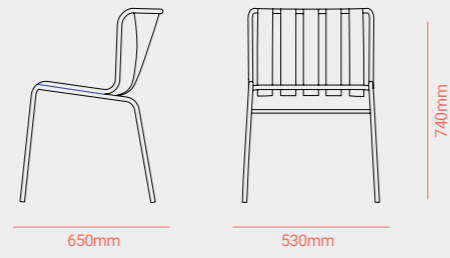

COFFE TABLE STRUCTURE

480mm

TOPS

1800mm

1000mm

800mm

800mm

700mm

Enzo Coffee Table 1
White Crank VT103

Enzo Loungue Chair Enzo Sofa
Enzo Coffee Table
White Crank VT103

● Enzo Table.
Blue Crank VT107

● Enzo Arm Chair Enzo Table.
Blue Crank VT107

CHAIR

ARMCHAIR

EASY ARMCHAIR