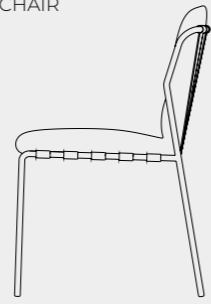

CHAIR

560mm