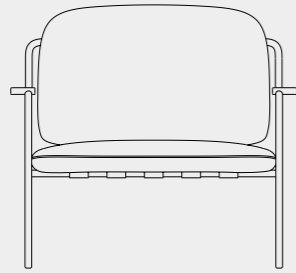

• Aura Chair,
Blue Crank VT107

• Aura Easy Chair Aura Sofa
Aura coffee Table,
Moss Green Crank VT111

AURA

TECHNICAL

ARM CHAIR

540mm

535mm

710mm

CHAIR

560mm

465mm

710mm

TABLE STRUCTURE 1

750mm

TABLE STRUCTURE 2

750mm

EASY CHAIR 1P

710mm

775mm

700mm

EASY SOFT CHAIR 1P

710mm

775mm

700mm