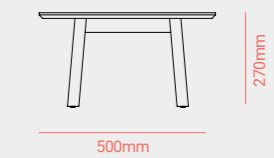

COFFEE TABLE 2