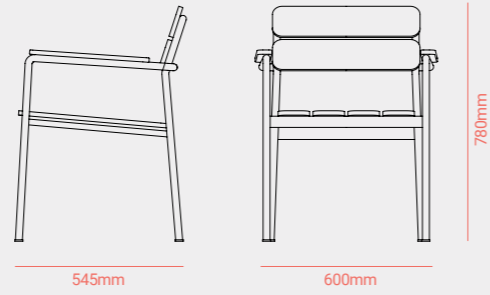

● Fork Table Fork Chair Fork Armchair.
Taupé Crank VT102

● Fork Chair.
Taupé Crank VT102

FORK

TECHNICAL

CHAIR

ARMCHAIR

SOFA 1P

SOFA 2P