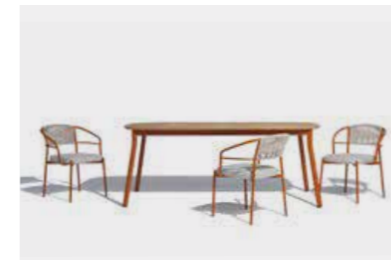

Crank Mediterranean Vibes

Brisa