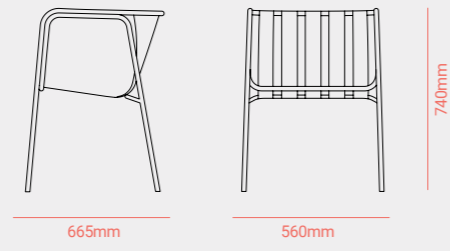

COFFE TABLE STRUCTURE

480mm

TOPS

1800mm

1000mm

800mm

800mm

700mm

Enzo Coffee Table 1
White Crank VT103

Enzo Loungue Chair Enzo Sofa
Enzo Coffee Table
White Crank VT103

● Enzo Table.
Blue Crank VT107

● Enzo Arm Chair Enzo Table.
Blue Crank VT107

CHAIR

ARMCHAIR

EASY ARMCHAIR