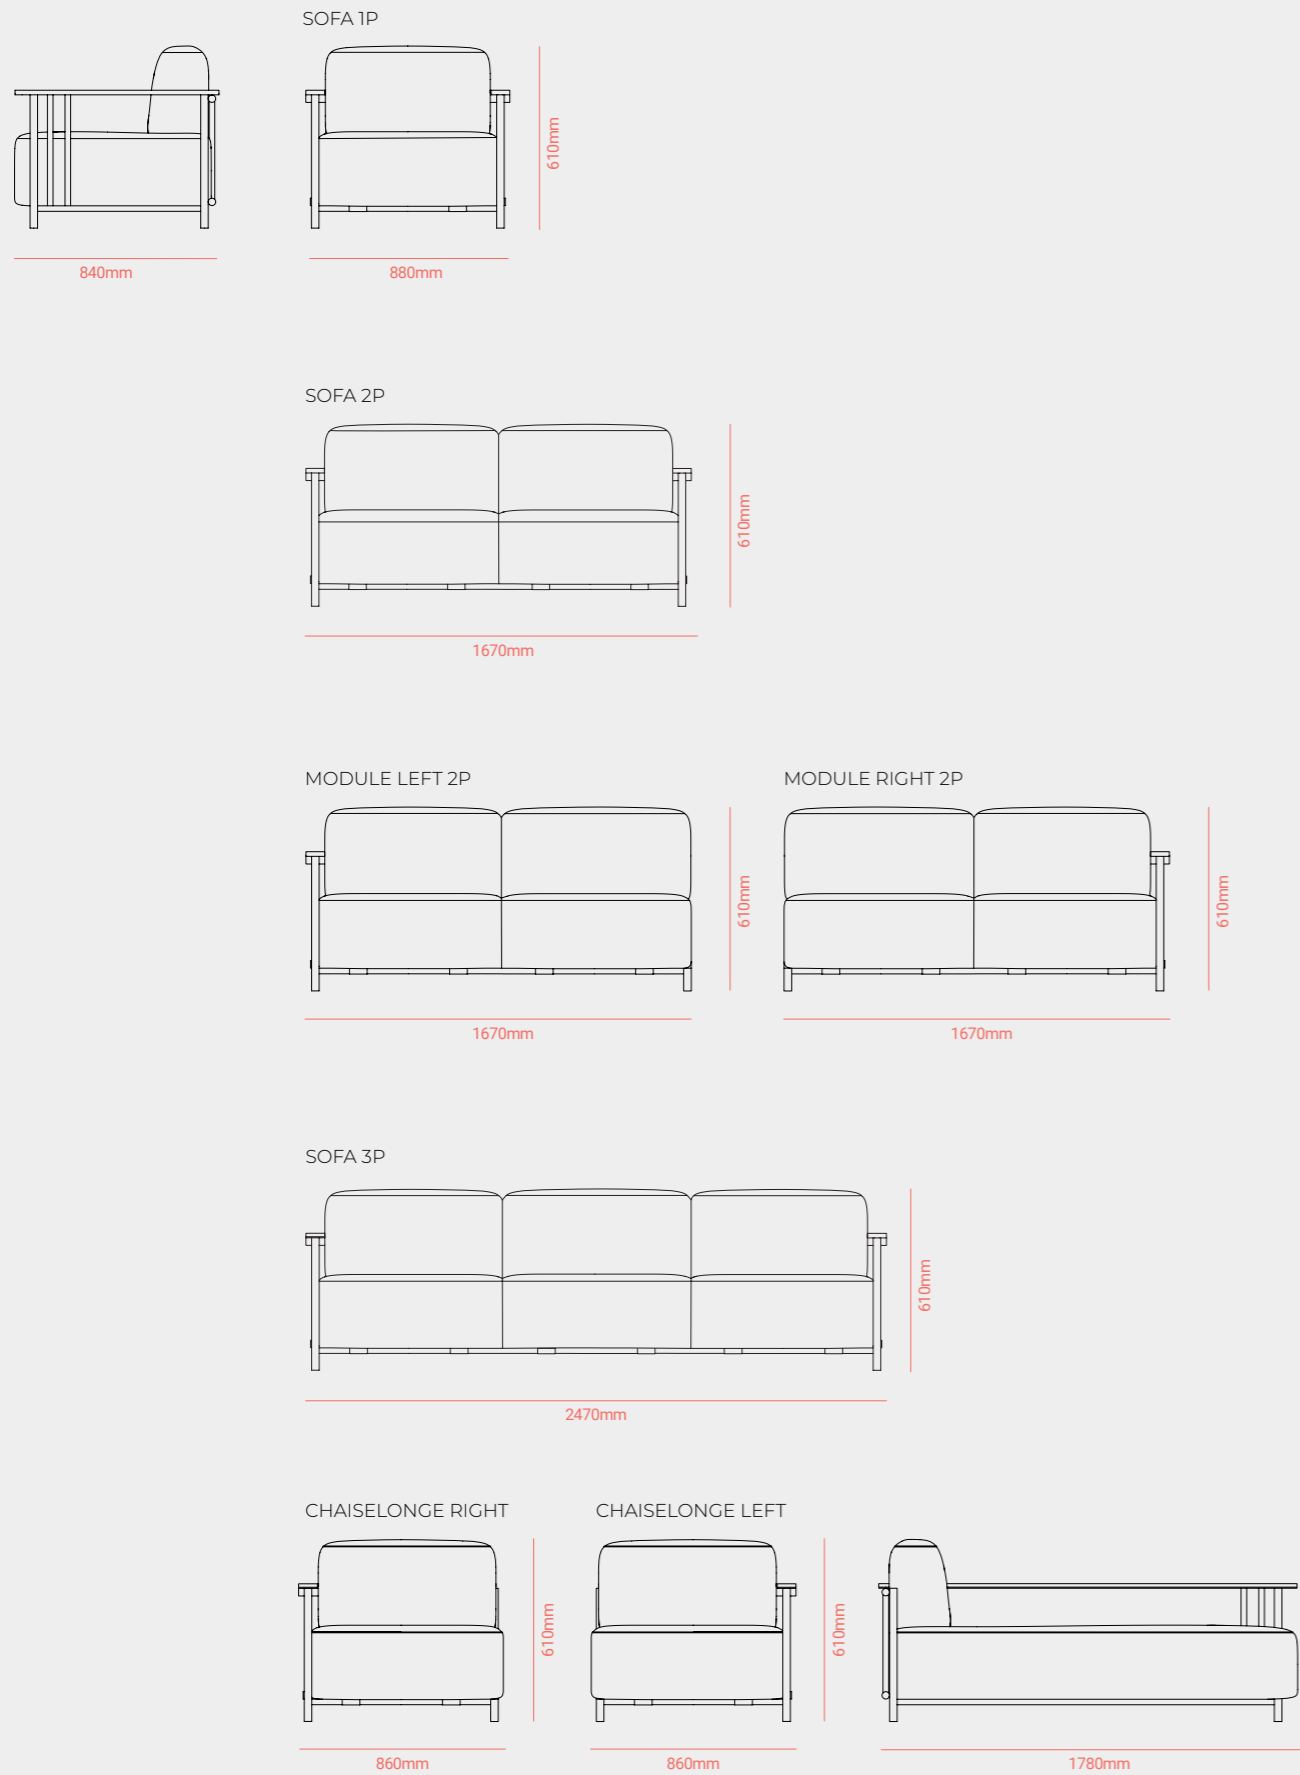

ROMA

TECHNICAL