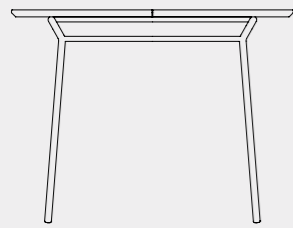

620mm

765mm

LOUNGE ARMCHAIR

640mm

670mm

720mm

TABLE 1

750mm