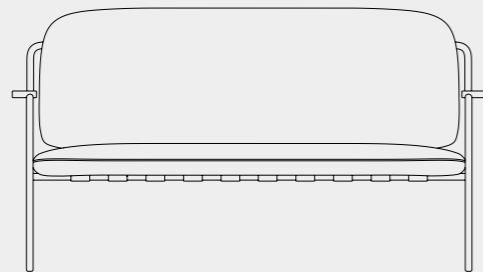

CHAIR

560mm

465mm

710mm

TABLE STRUCTURE 1

750mm

TABLE STRUCTURE 2

750mm

EASY CHAIR 1P

710mm

775mm

700mm

EASY SOFT CHAIR 1P

710mm

775mm

700mm

SOFA 2P

710mm

1400mm

700mm

SOFT SOFA 2P

710mm

1400mm

700mm

COFFE TABLE STRUCTURE

480mm

TOPS

1800mm

1000mm

800mm

800mm

700mm