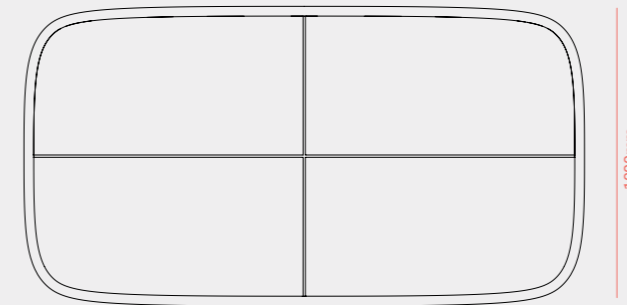

FORK

TECHNICAL

REC. TABLE