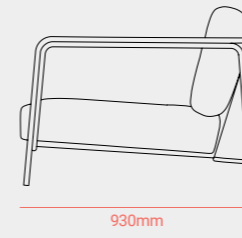

COFFEE TABLE 2