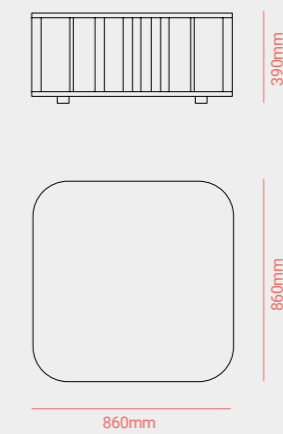

SIDE TABLE 2