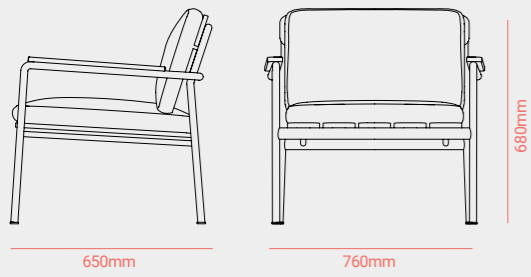

● Fork Table Fork Chair Fork Armchair.
Taupé Crank VT102

● Fork Chair.
Taupé Crank VT102

FORK

TECHNICAL

CHAIR

ARMCHAIR

SOFA 1P

SOFA 2P