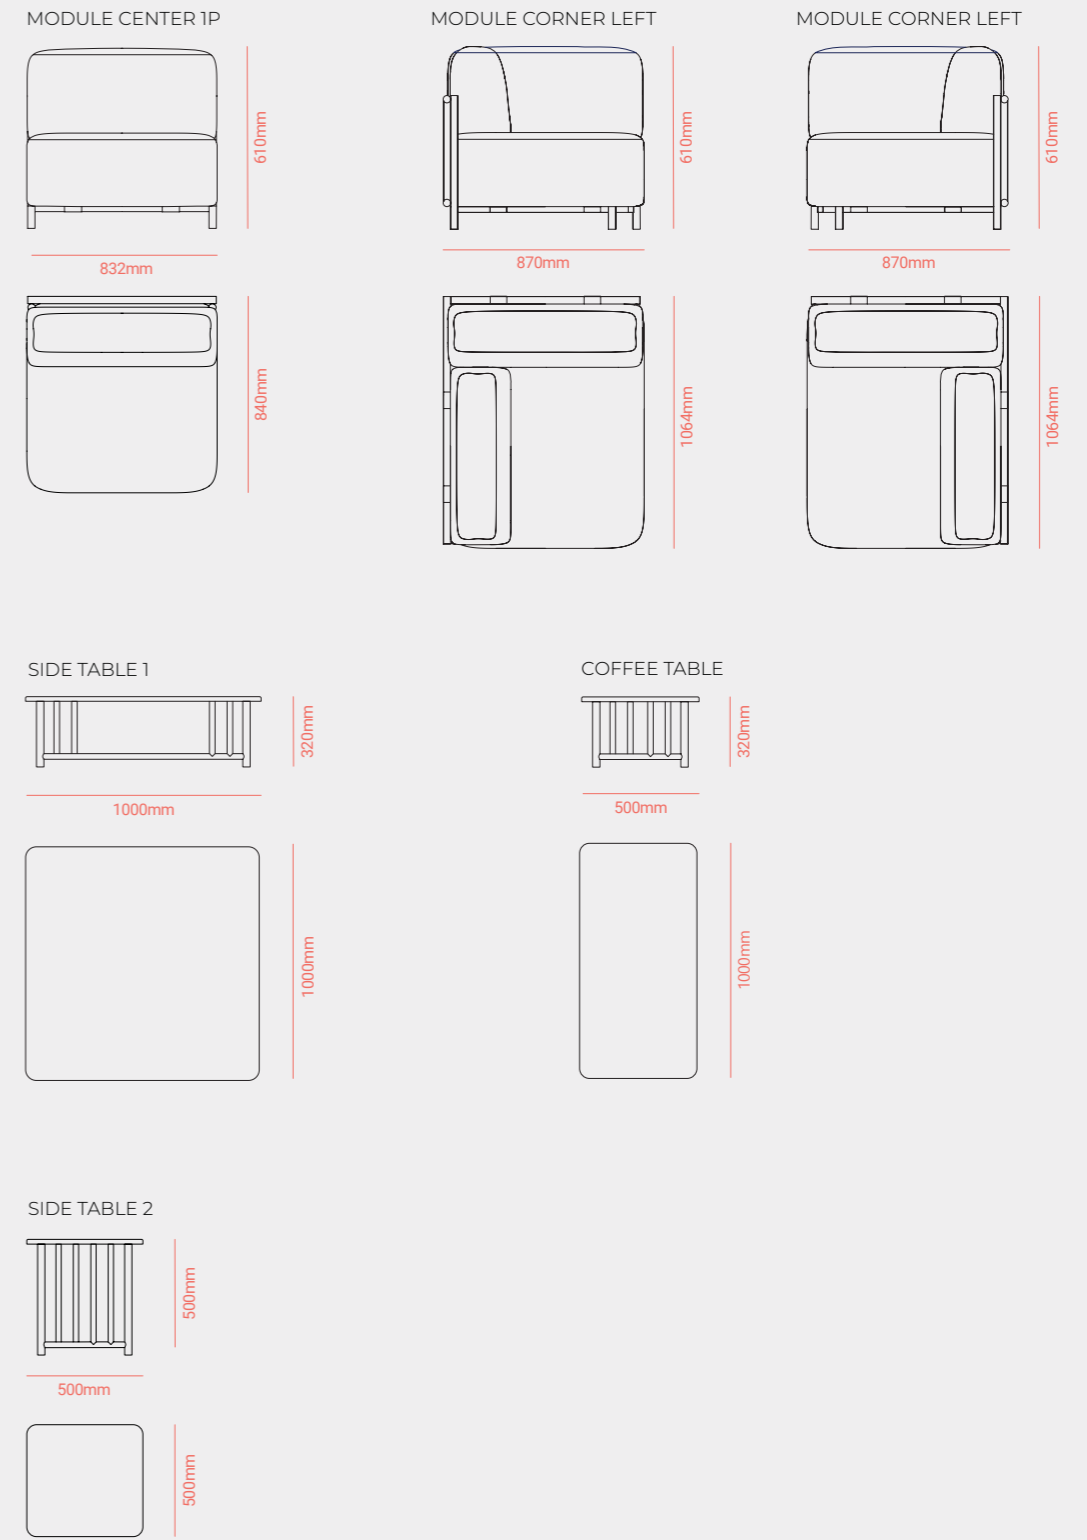

ROMA

TECHNICAL