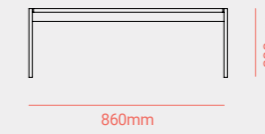

MODULE RIGHT 2P

OTTOMAN

COFFEE TABLE 1

COFFEE TABLE 2

COFFEE TABLE 3

COFFEE TABLE 4

Lazur Chair
Lazur Armchair
Lazur Metal Armchair
Lazur Lounge Chair
Lazur Lounge Chair
Metal Arm
Lazur Sofa
Lazur Table
Lazur Coffee Table