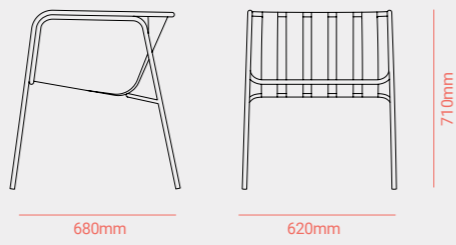

COFFE TABLE STRUCTURE

480mm

TOPS

1800mm

1000mm

800mm

800mm

700mm

Enzo Coffee Table 1
White Crank VT103

Enzo Loungue Chair Enzo Sofa
Enzo Coffee Table
White Crank VT103

● Enzo Table.
Blue Crank VT107

● Enzo Arm Chair Enzo Table.
Blue Crank VT107

CHAIR

ARMCHAIR

EASY ARMCHAIR