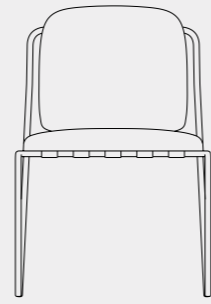

AURA

TECHNICAL

540mm

535mm

710mm

560mm

465mm

710mm

750mm

750mm

710mm

775mm

700mm

710mm

775mm

700mm

710mm

1400mm

700mm

710mm

1400mm

700mm

480mm

1800mm

1000mm

800mm

800mm

700mm

700mm

660mm

660mm