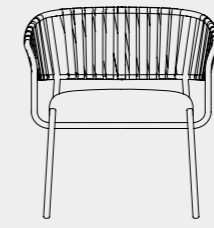

MALTA

TECHNICAL

600mm

600mm

765mm

600mm

620mm

765mm

640mm

670mm

720mm

750mm

750mm

1005mm

1000mm

2000mm

1000mm

640mm

1495mm

720mm

545mm

530mm

985mm

1100mm

1725mm

890mm

605mm

410mm

480mm

595mm

410mm

480mm

1000mm

1005mm

1000mm