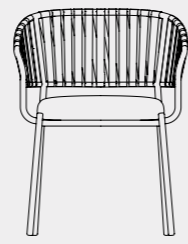

MALTA

TECHNICAL

CHAIR

600mm

600mm

765mm

ARMCHAIR

600mm