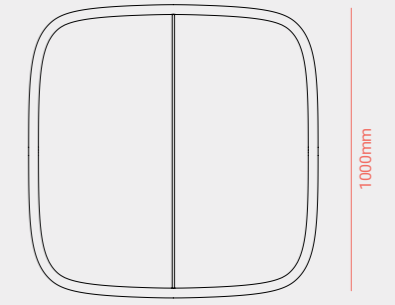

FORK

TECHNICAL

SQ. TABLE