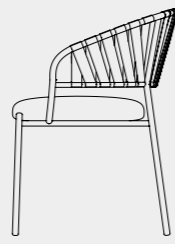

MALTA

TECHNICAL

CHAIR

600mm

600mm

765mm

ARMCHAIR

600mm