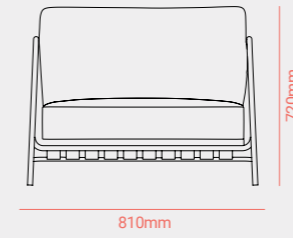

● Enzo Table.
Blue Crank VT107

● Enzo Arm Chair Enzo Table.
Blue Crank VT107

SOFA 1P