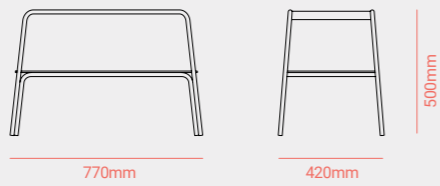

COFFEE TABLE 2