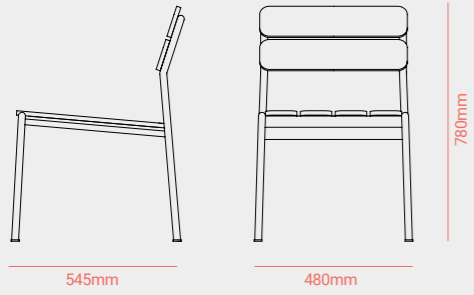

● Fork Table Fork Chair Fork Armchair.
Taupé Crank VT102

● Fork Chair.
Taupé Crank VT102

FORK

TECHNICAL

CHAIR

ARMCHAIR

SOFA 1P

SOFA 2P