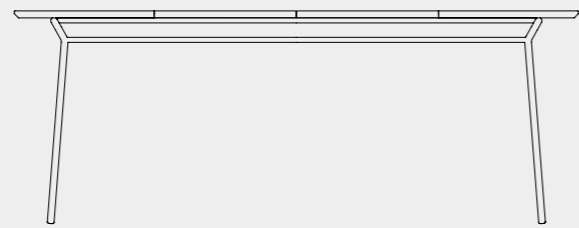

TABLE 2

750mm