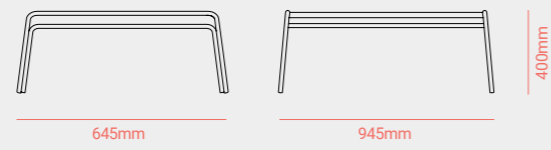

COFFEE TABLE 1