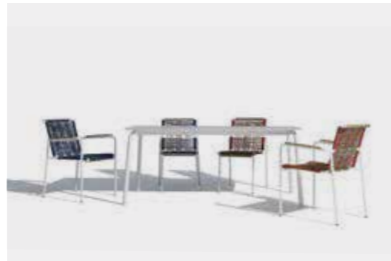

Crank Mediterranean Vibes

Enzo