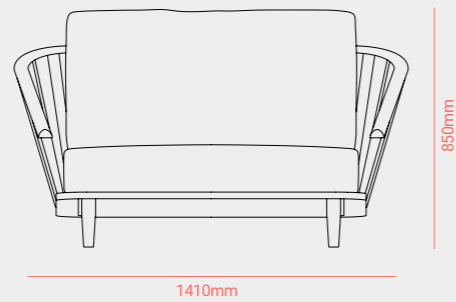

SOFA 1P

SOFA 2P