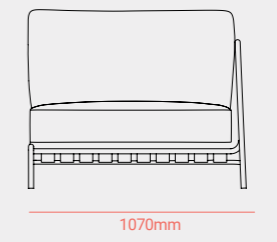

MODULE RIGHT 1P