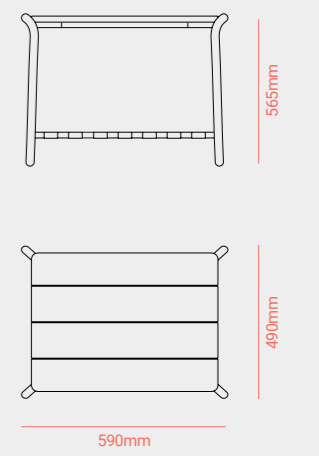

BASE

TECHNICAL

SIDE TABLE