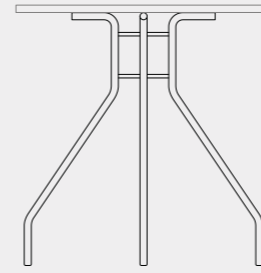

CHAIR

560mm

465mm

710mm

TABLE STRUCTURE 1

750mm

TABLE STRUCTURE 2

750mm

EASY CHAIR 1P

710mm

775mm

700mm

EASY SOFT CHAIR 1P

710mm

775mm

700mm

COFFE TABLE STRUCTURE

480mm

TOPS

1800mm

1000mm

800mm

800mm

700mm