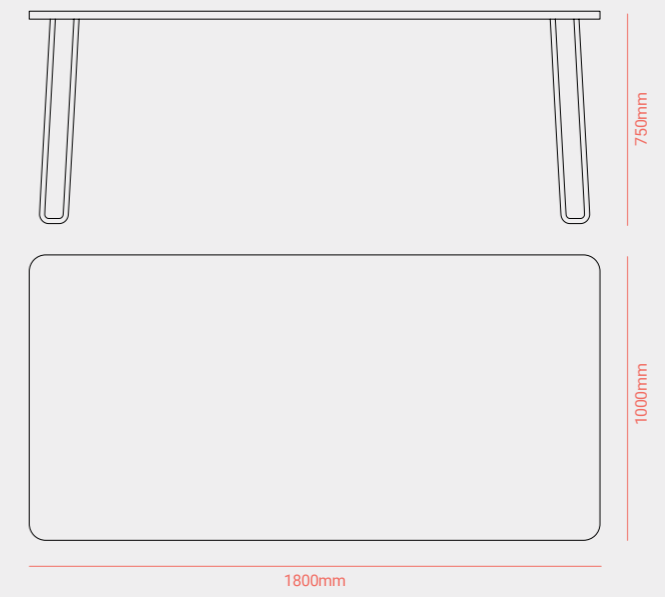

BRISA

TECHNICAL

REC. TABLE