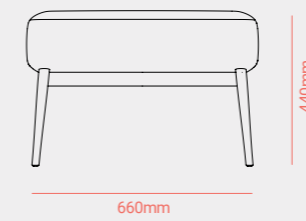

CHAIR

560mm

465mm

710mm

TABLE STRUCTURE 1

750mm

TABLE STRUCTURE 2

750mm

SOFA 1P

SOFA 2P

SOFA 3P

OTTOMAN

COFFEE TABLE 1

COFFEE TABLE 2

SIDE TABLE

Branch Sun Bed