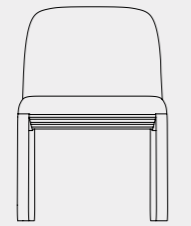

COSTA

TECHNICAL

650mm

530mm

730mm

650mm

615mm

730mm

955mm

855mm

690mm

1600mm

690mm

2340mm

690mm

750mm

900mm

1800mm

420mm

800mm

800mm