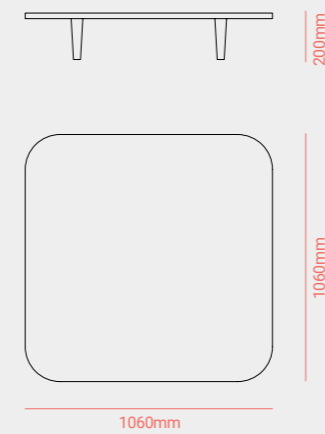

SIDE TABLE 1