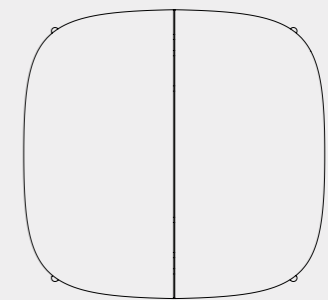

SIDE TABLE 2

410mm

480mm

1000mm

1005mm

1000mm

FINISHES

METAL TEAK HPL CERAMIC BELT ROPE