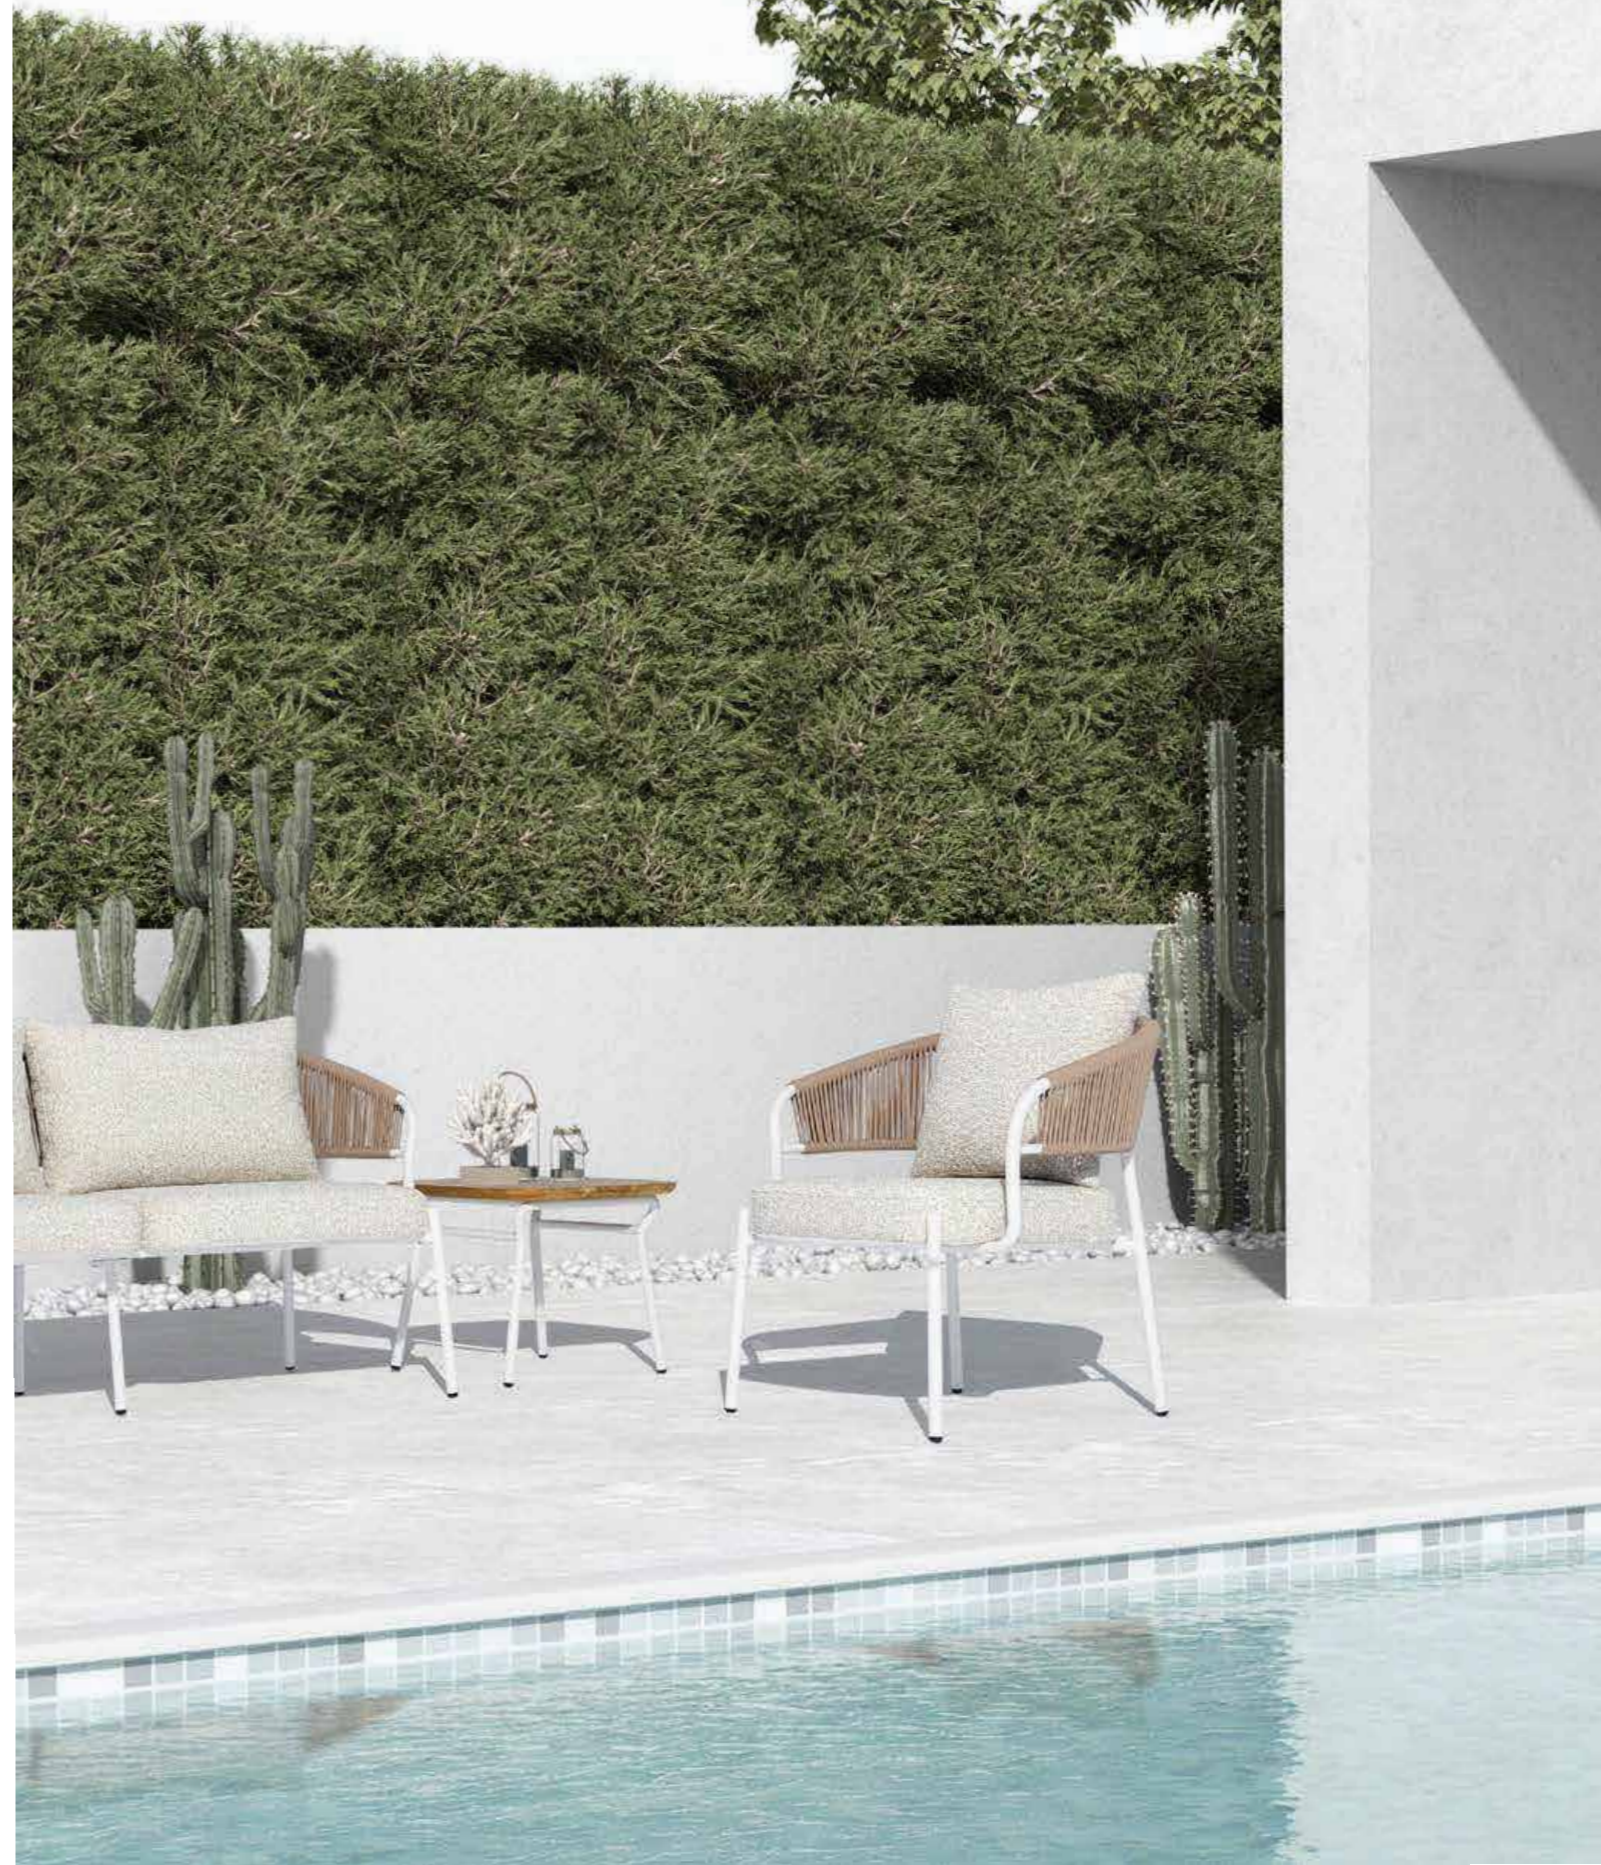

EN A versatile, light and full of color collection. Malta does not neglect comfort, thanks to its upholstered seat it guarantees user comfort. It also has a braided back with straps, which give it a modern and sophisticated look. It is a complete collection that has seats and tables. The tabletops are very interesting at a compositional level, since thanks to their partition in the central part they allow different grains to be combined and the process to be optimized.

Malta Sofa.
White Crank VT103

Malta Sofa Malta Easy Arm Chair
Malta Coffee Table.
White Crank VT103