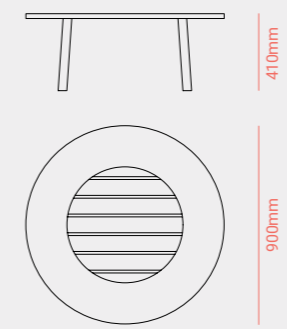

COFFEE TABLE