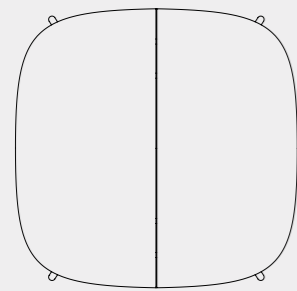

1005mm

1000mm