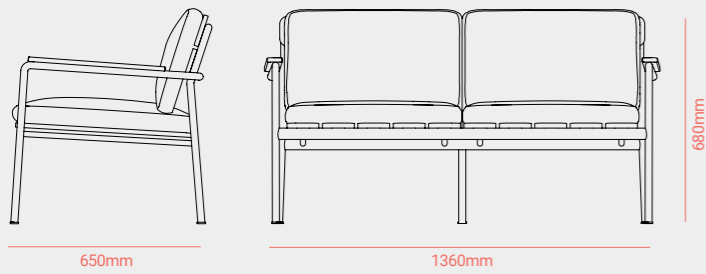

● Fork Table Fork Chair Fork Armchair.
Taupé Crank VT102

● Fork Chair.
Taupé Crank VT102

FORK

TECHNICAL

CHAIR

ARMCHAIR

SOFA 1P

SOFA 2P