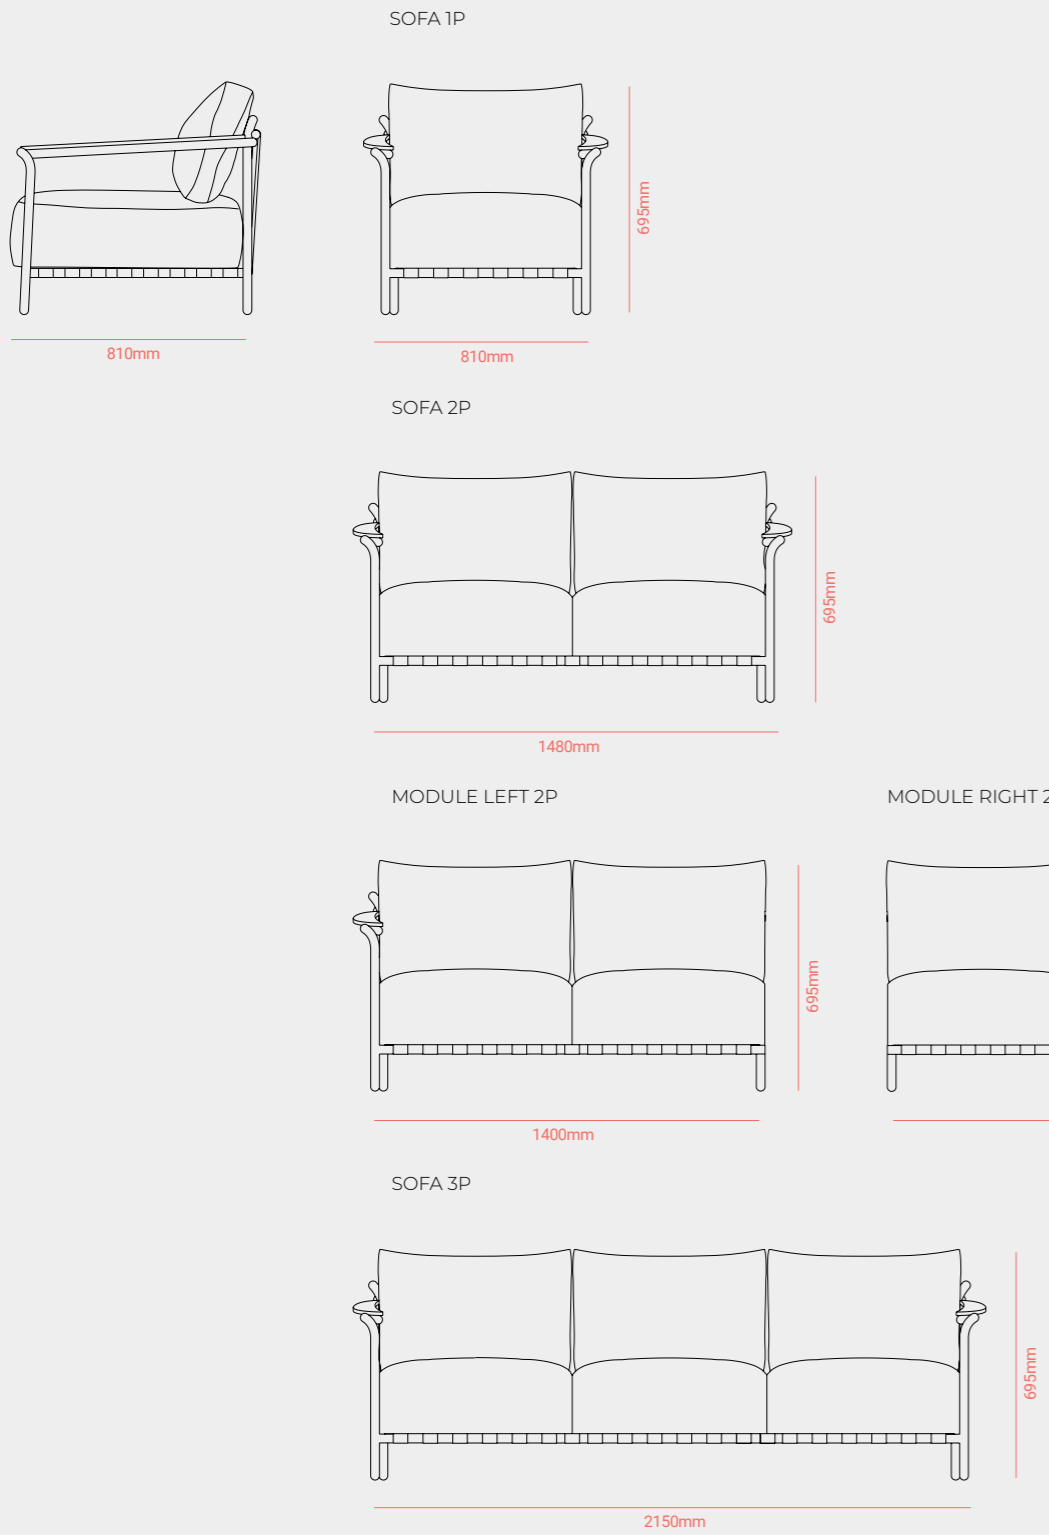

● Base Sofa.
Anthracite Crank VT101

● Base Sofa Base Coffee Table.
Anthracite Crank VT101

● Base Sofa Base Easy Arm Chair.
Anthracite Crank VT101

BASE

TECHNICAL

MODULE CORNER 1P

COFFEE TABLE 1

COFFEE TABLE 2

1495mm

720mm

STOOL

545mm

530mm

985mm

BAR TABLE

1100mm