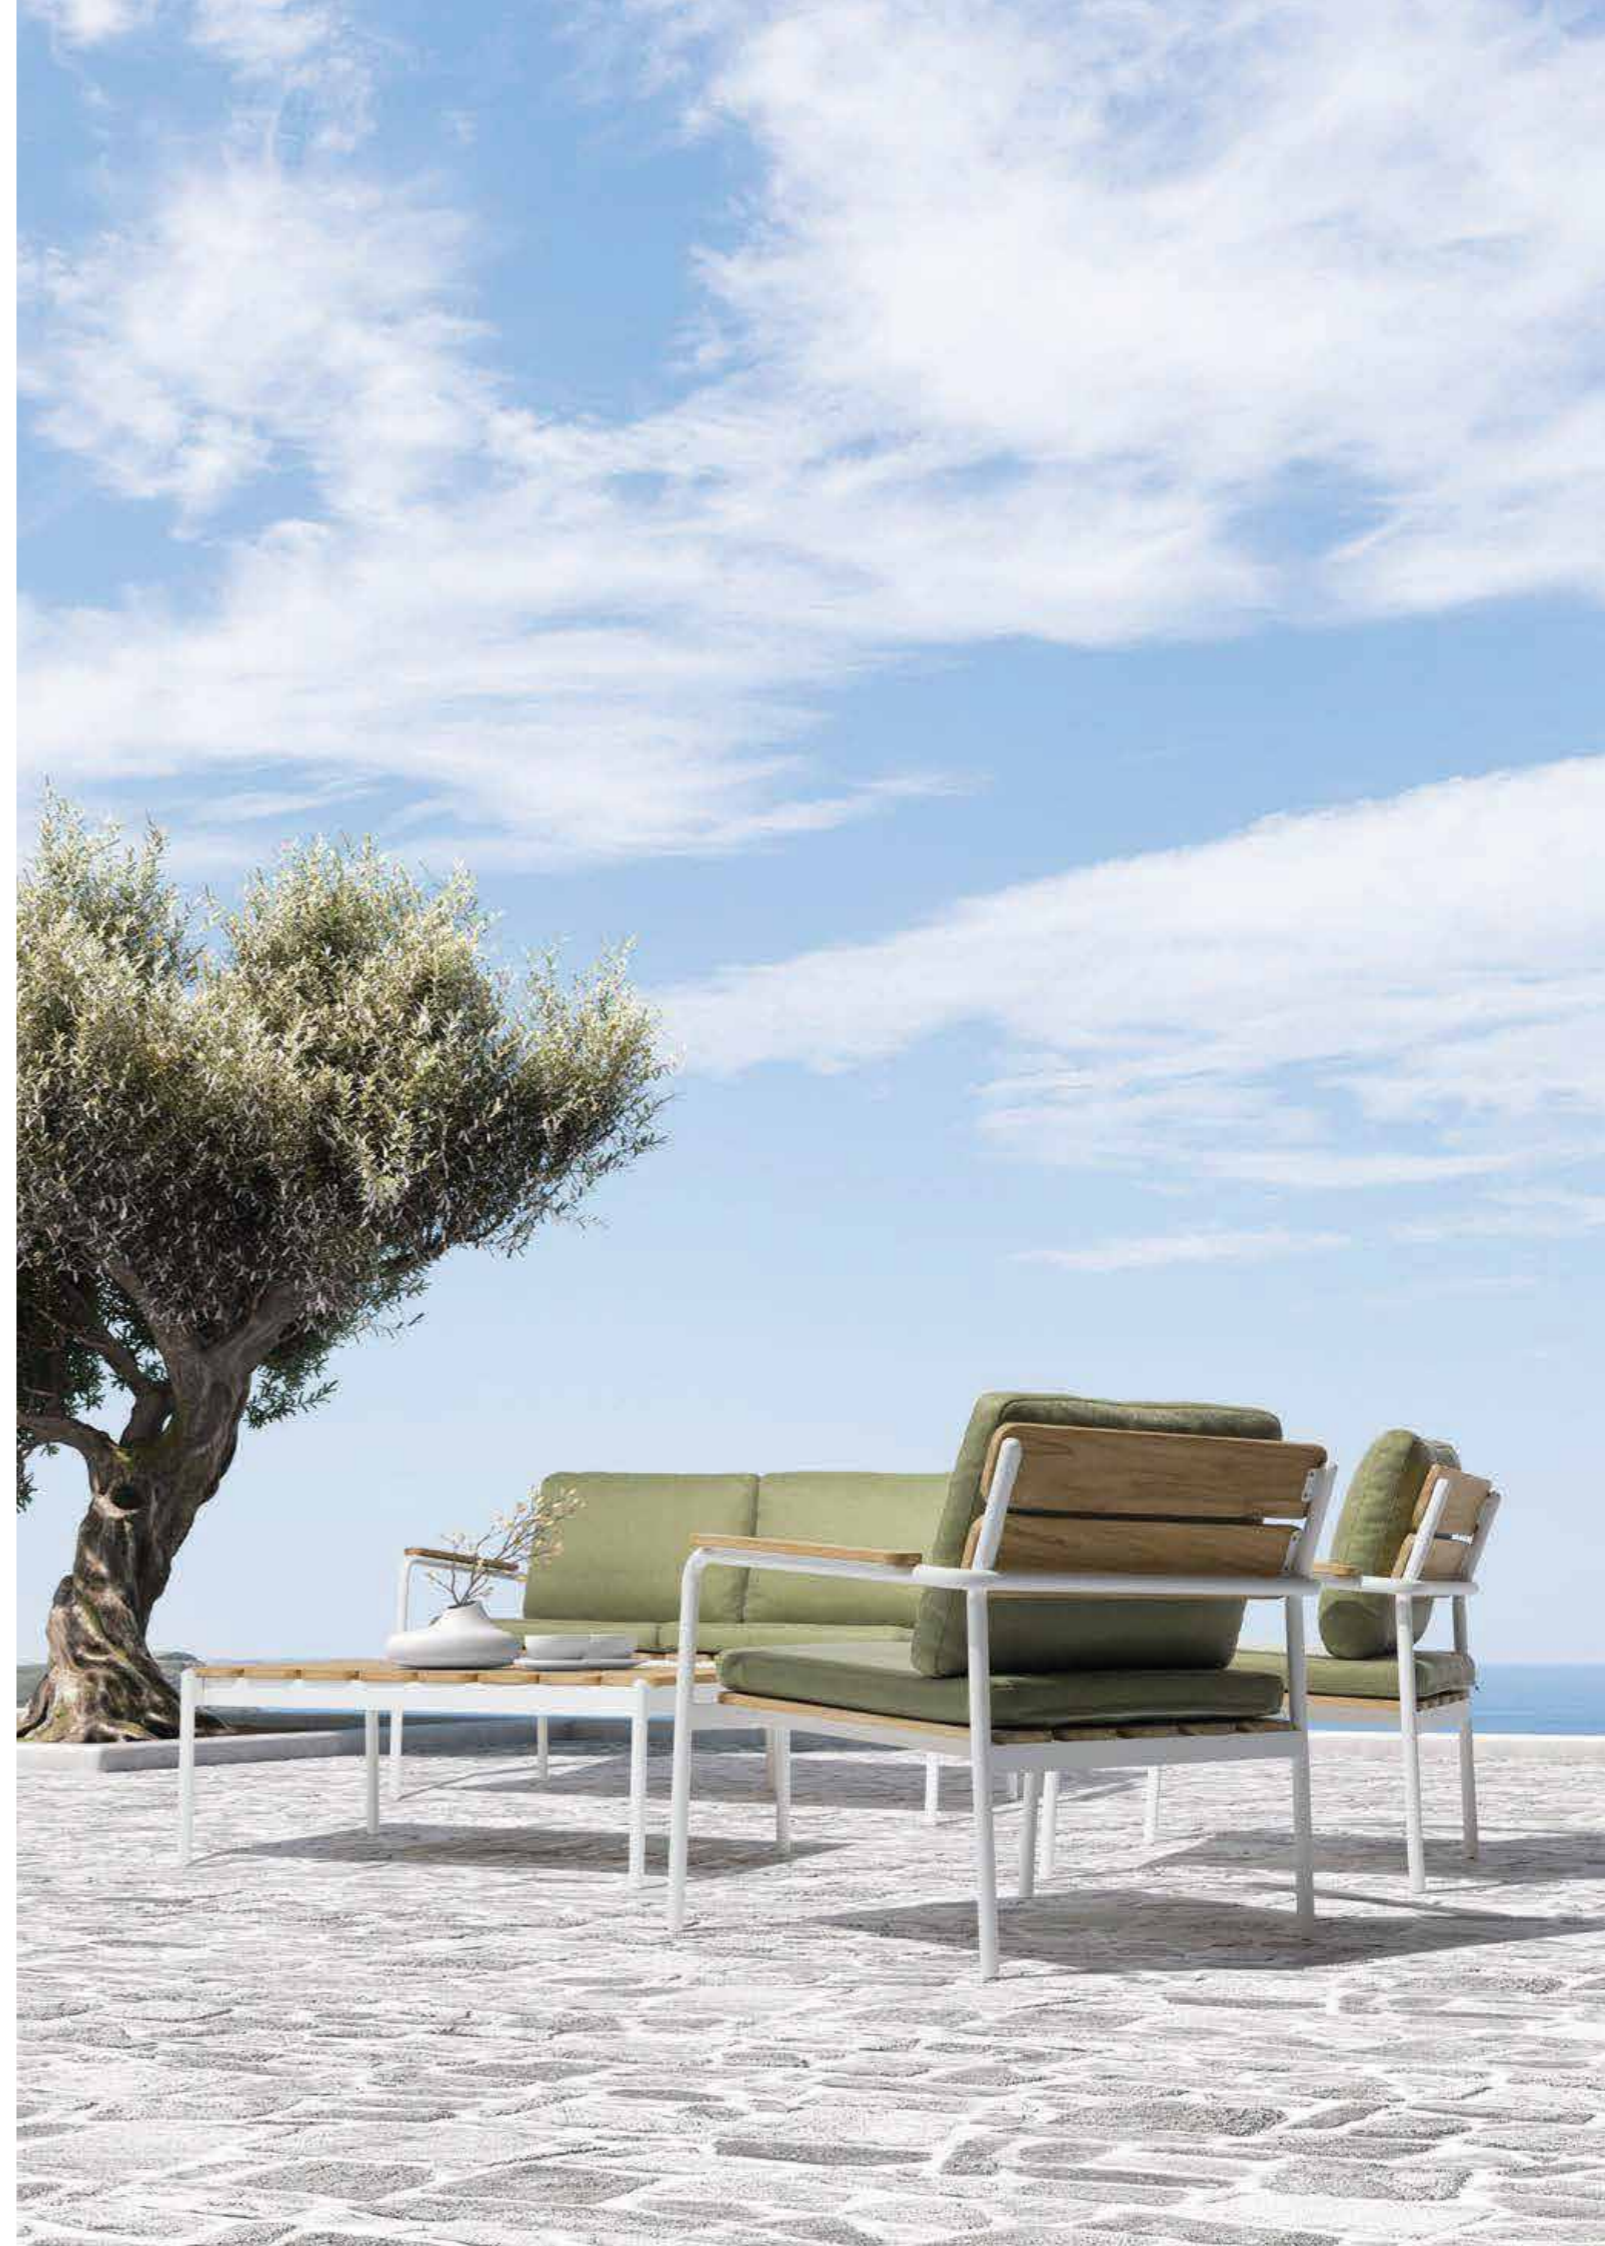

EN Fork collection is designed to create an ideal "garden livingroom", inspired by nature and its irregular shapes. The structure of the products in the fork collection, differ from the usual vertical lines. The result is a collection of wavy structures that abandon any claim to architectural rigor and offer an unexpected degree of comfort.

↓ Fork Sun Bed.
Blue Crank VT107

—● Fork Easy Arm Chair Fork Sofa
Fork Coffee Table.
White Crank VT103