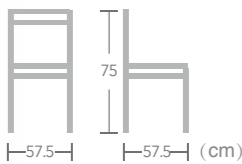

Greenwich

Item No.:E3130
40HQ:780PCS