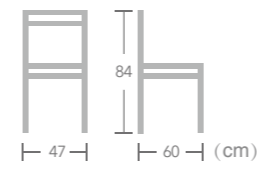

French

BISTRO CHAIR

Great for traditional and contemporary restaurant or cafeteria décor, EASE french bistro chair can provide customers comfortable seating to enjoy time.

Brugge
Item No.:E5016-W215
40HQ:750PCS
Nr.10