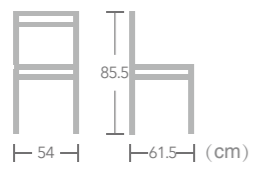

Lyon

40HQ:720PCS