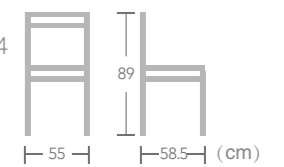

Meersbur

Item No.: E2039-W324
40HQ: 720PCS