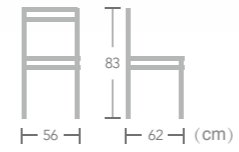

Item No.: E1126
40HQ: 1540PCS

Philipsburg