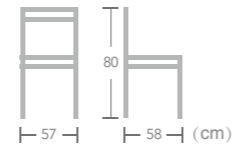

Gabriel

Item No.:E7039-T1
40HQ:552PCS