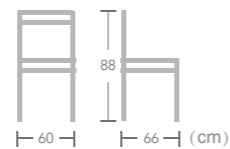

Item No.:E7041
40HQ:800PCS