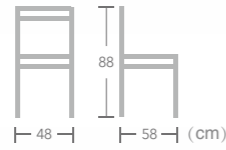

Eames

Item No.:E7025-T1
40HQ:680PCS

Textylene

CHAIR

Jason

Item No.:E8009-T1
40HQ:792PCS

Gabriel

Item No.:E7040-T1
40HQ:576PCS