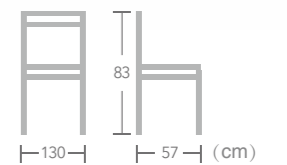

Paris 6
Item No.:E1111-T1
40HQ:360PCS

Paris 6
Item No.:E8029-T1
40HQ:816PCS

Paris 6
Item No.:E8030-T1(E8029 bar)
40HQ:408PCS

Paris 6
Item No.:E8028-T1(E8029 sofa)
40HQ:270PCS

Textylene
CHAIR

Item No.:E200779-T3