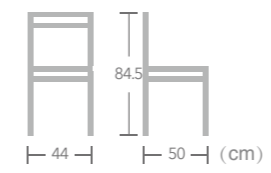

Raspberry

Item No.:E1325
40HQ:850PCS