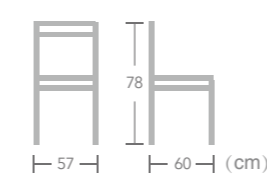

New Barcelona

Item No.:E7097
40HQ:780PCS