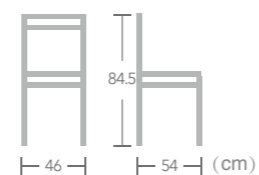

Ewyn

Item No.:E2090-W148(E3004B)
40HQ:850PCS

French

BISTRO CHAIR

With a cheerful woven back and seat, EASE french bistro chairs are country, coastal or traditional. Ideal to enjoy moments of relaxation thanks to the comfortable seat of EASE french bistro chair.