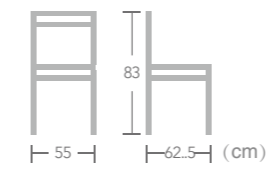

Item No.:E1146
40HQ:384PCS