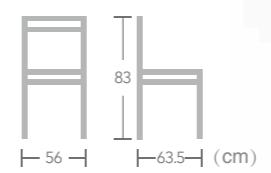

Bella

Item No.:E1145
40HQ:252PCS