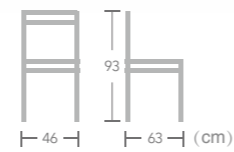

Textylene

CHAIR

Jason

Item No.:E8009-T1
40HQ:792PCS

Gabriel

Item No.:E7040-T1
40HQ:576PCS

Jason

Item No.:E8007-T1
40HQ:680PCS

Gabriel

Item No.:E7039-T1
40HQ:552PCS

Kandinsk

Item No.:E7078-T1
40HQ:680PCS

Textylene

CHAIR

Developed for modern style, textylene is a fabric which can bear rain and sun. EASE textylene chair is light in weight but strong enough for commercial use, suitable for cafe and restaurants.