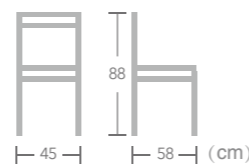

Amalfi
Item No.:E8053-T1
40HQ:935PCS
Nr.11