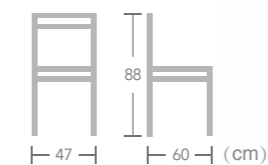

Arras

Item No.:E1021KD
40HQ:420PCS

EASE aluminium rattan wicker chair in bamboo look frame always let you enjoy the beauty of nature.

Alesund

Item No.:E1990
40HQ:850PCS

Rattan

WICKER CHAIR

EASE aluminium rattan wicker chair in bamboo look frame always let you enjoy the beauty of nature.