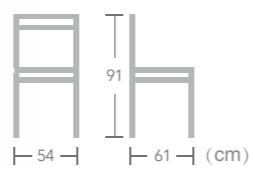

Rattan

WICKER CHAIR

Daniel
 Item No.:E1236
 40HQ:960PCS

Antigua
 Item No.:E6010
 40HQ:1300PCS

Royal 6
 Item No.:E1234
 40HQ:840PCS

Bali
 Item No.: E7010
 40HQ: 1200PCS

Rattan

WICKER CHAIR