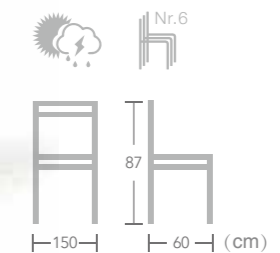

EASE french bistro chairs are light and stackable which save space after work and convenience for daily opening.

Item No.:E1108-W147 40HQ:243PCS

Adler

Item No.:E7080-W214 40HQ:150PCS

Twisted

PE ROPE
CHAIR

Perfect for casual indoor dining and comfortable outdoor seating, tables and chairs at EASE feature high quality aluminum construction, a variety of traditional and modern collections of synthetic wicker for chairs and polywood, HPL, teak , coated aluminum ,weaving for table tops.