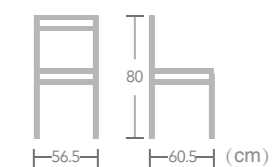

Salford

Item No.:E3082
40HQ:1200PCS