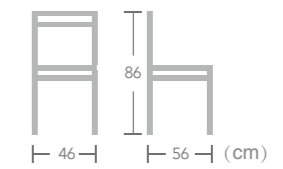

Lungern

Item No.:E6070-W144 40HQ: 960PCS