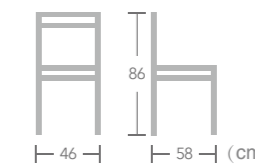

Bergen

Item No.:E6021-W305 40HQ:765PCS

Nr.9