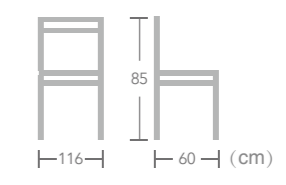

Elisha

Item No.:E3005-W223
40HQ:272PCS