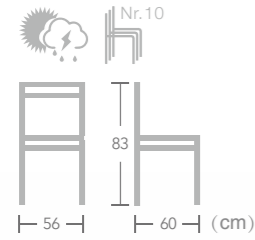

Textylene

CHAIR

The UV resistant textylene fabric makes EASE textylene chair hold up beautifully and durably in outside locations. It's also very simple to keep EASE textylene chair clean, using a soft brush to remove dirt with water and neutral soap, one of the best choice for outdoor seating.

Adlai

Item No.:E1070-T2
40HQ:680PCS