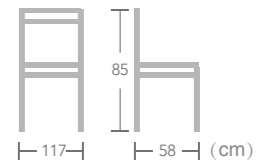

French

BISTRO CHAIR

Great for traditional and contemporary restaurant or cafeteria décor, EASE french bistro chair can provide customers comfortable seating to enjoy time.

Item No.:E3076-W201 40HQ:800PCS

Item No.:E3077-W201 40HQ:300PCS

Item No.:E1078-W201 40HQ:1536PCS