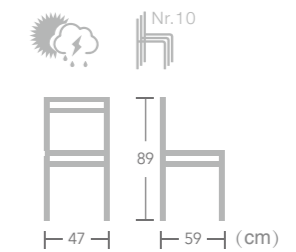

French

BISTRO CHAIR

EASE french bistro chairs are light and stackable which save space after work and convenience for daily opening.

Item No.:E6044-W143

Item No.:E6044-W134

Danielle

Item No.:E3007-W104
40HQ:800PCS