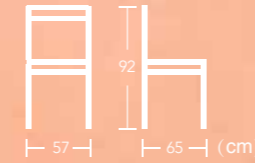

Nr.9

French
BISTRO
CHAIR

Bergen

Item No.:E6021-W112 40HQ:765PCS

Aosta

Item No.:E6029-W139
40HQ:680PCS

With a cheerful woven back and seat, EASE french bistro chairs are country, coastal or traditional. Ideal to enjoy moments of relaxation thanks to the comfortable seat of EASE french bistro chair.