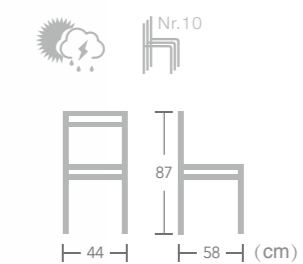

Eames

Item No.: E7024-W133 40HQ:850PCS