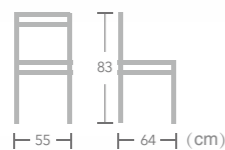

Bangor
Item No.:E7059
40HQ:1200PCS
Nr.16
60 88 66 (cm)

EASE aluminium rattan wicker chair in bamboo look frame always let you enjoy the beauty of nature.

Rattan

WICKER CHAIR

Mia

Item No.:E7043
40HQ:630PCS

Anna