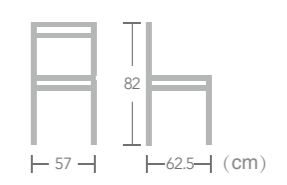

Rattan

WICKER
CHAIR

Quorra
Item No.:E7108
40HQ:576PCS

Rattan

WICKER CHAIR

EASE aluminium rattan wicker chair in bamboo look frame always let you enjoy the beauty of nature.

Seat is upgraded in design for more pleasing appearance