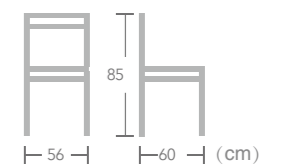

Carilsle

40HQ:680PCS

Textylene

CHAIR

The UV resistant textylene fabric makes EASE textylene chair hold up beautifully and durably in outside locations. It's also very simple to keep EASE textylene chair clean, using a soft brush to remove dirt with water and neutral soap, one of the best choice for outdoor seating.