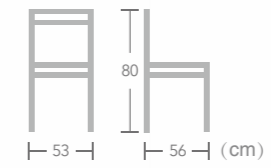

Ely

Item No.:E1056
40HQ:1105PCS

Ely

Item No.:E1057
40HQ:960PCS

Rattan

WICKER
CHAIR

Juan

Item No.:E6036
40HQ:1204PCS