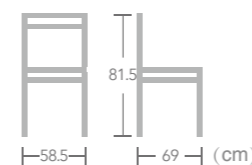

French

BISTRO CHAIR

Swan

Item No.:E2032-W142 40HQ:704PCS