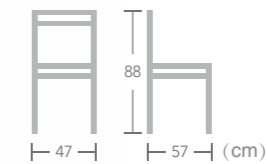

Item No.:E6024-W316
40HQ:720PCS

Gale