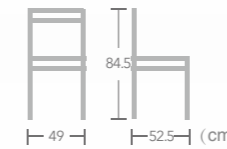

Item No.:E2017
40HQ:756PCS

Chloe