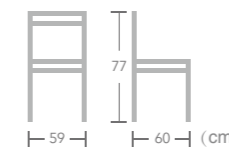

Liberec

Item No.:E3095
40HQ:780PCS