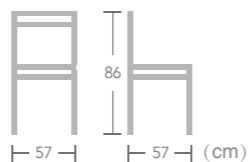

Aberdour

Item No.:E7310
40HQ:1224PCS