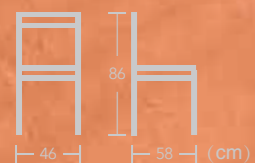

Bergen

Item No.:E6021-W111 40HQ:765PCS

Nr.9

French

BISTRO CHAIR

EASE french bistro chairs can be found made with aluminum frames and PE (polyethylene) wicker that looks like wicker but can live outdoors without fading or rotting.

Bergen

Item No.:E6021-W305 40HQ:765PCS

Nr.9