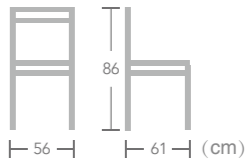

Dijon

Item No.:E3090
40HQ:960PCS