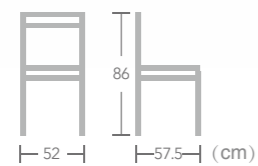

Bordeaux

Item No.:E6022-T3
40HQ:704PCS