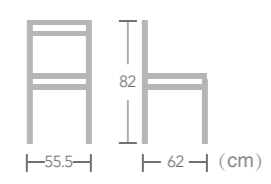

New Piano

Item No.:E2011
40HQ:544PCS