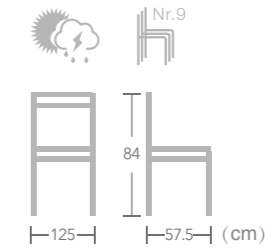

Item No.:E1108-W147 40HQ:243PCS