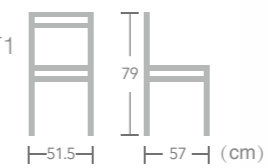

Teddy
Item No.:E7070-WT1
40HQ:1344PCS
Nr.28