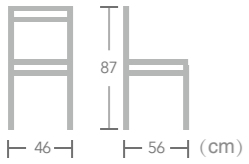

Item No.: E6019-W131
40HQ:640PCS

French BISTRO CHAIR

EASE french bistro chairs are light and stackable which save space after work and convenience for daily opening.

Norcia

Item No.: E6019-W132 40HQ: 640PCS