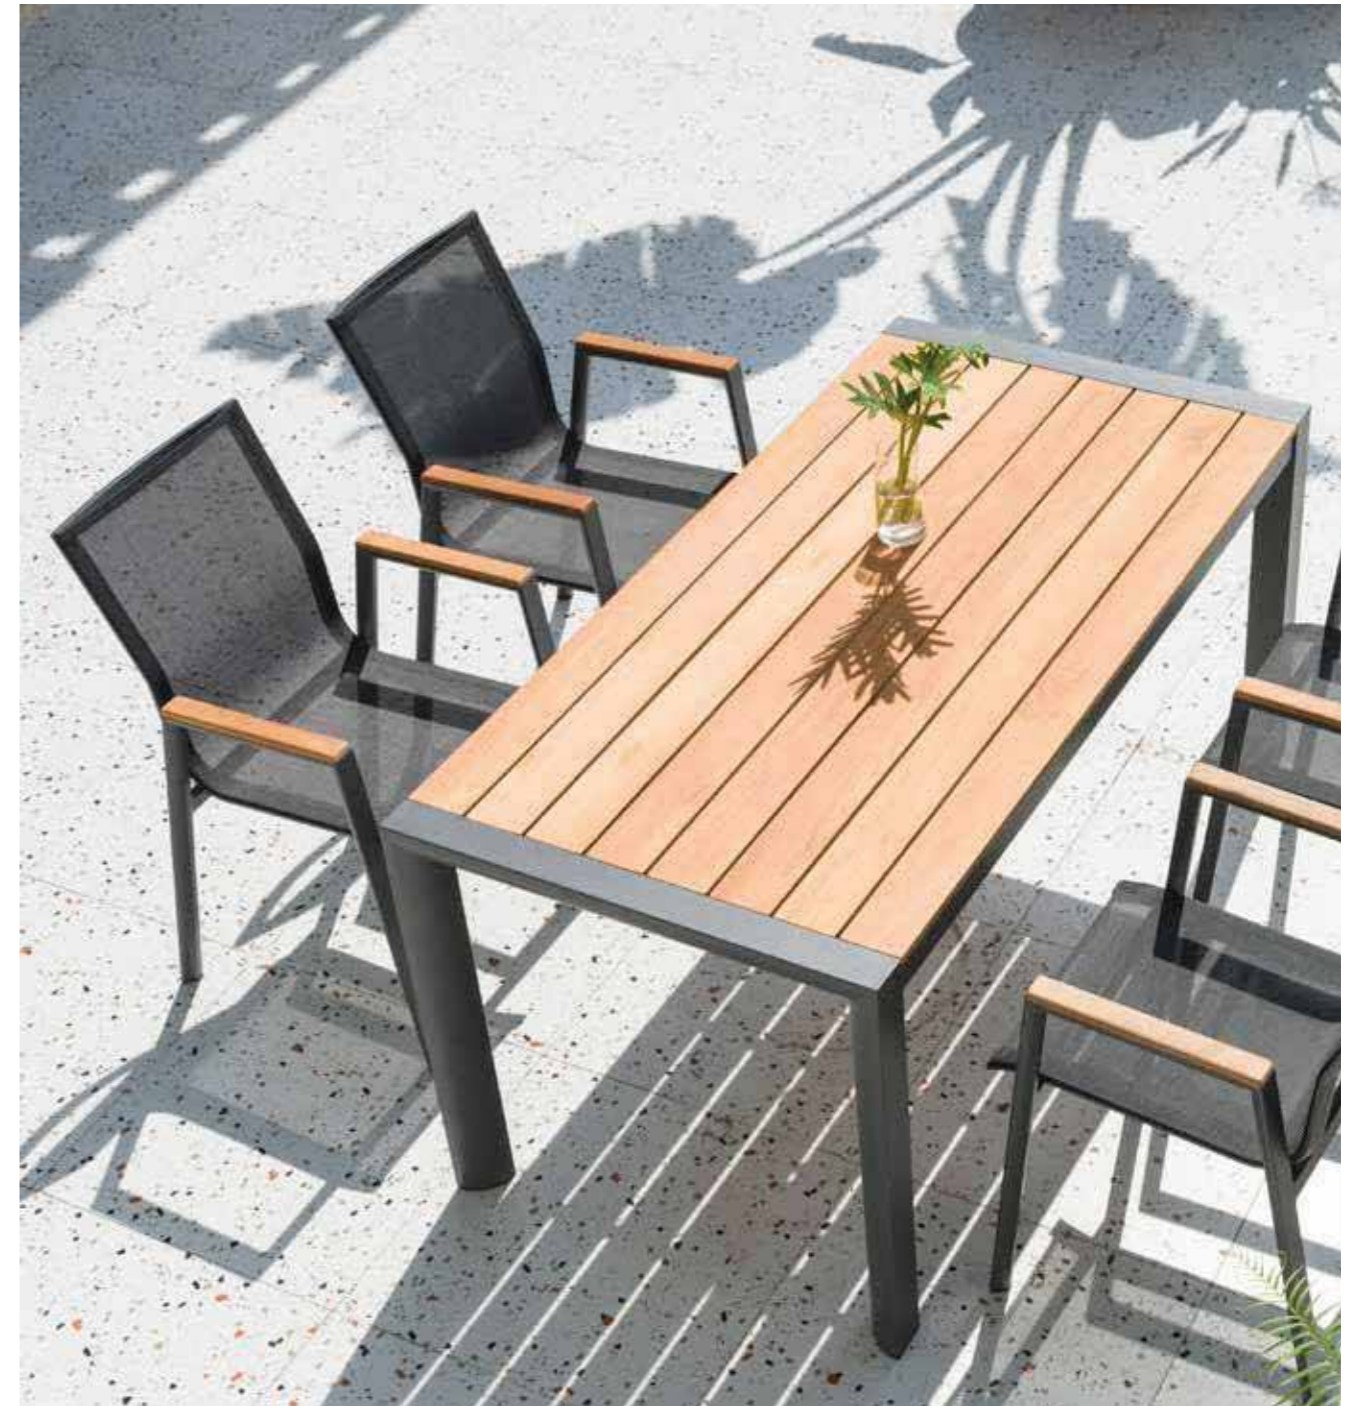

Baden

Item No.:E1204-T1PW
40HQ:1000PCS

Textylene
CHAIR

Tampere

Item No.:E3042-T1PW
40HQ:720PCS