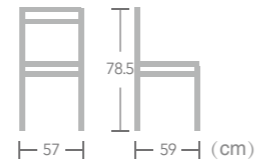

Alarie

Item No.:E3113
40HQ:520PCS

Rope

CHAIR

Kiracofe

Item No.:E3110
40HQ:616PCS

Rope

CHAIR