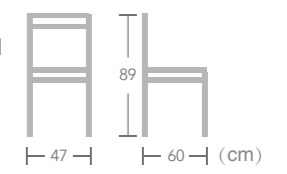

Meersbur

Item No.:E2038-T1
40HQ:576PCS