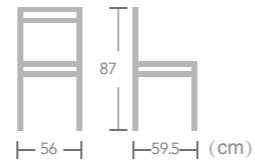

Baden

Item No.:E1204-T1PW
40HQ:1000PCS