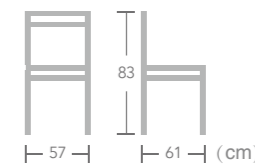

Item No.:E6020-W301

Item No.:E6020-W124B

Item No.:E6020-W124A

Lavenham

40HQ:600PCS

French

BISTRO
CHAIR

Give your restaurant a french style with EASE french bistro chair. The aluminum frame with bamboo look finish and colorful PE rattan weaving combine to create a french style perfect for decors both classic and contemporary.