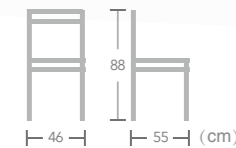

Parma

Item No.:E1045-T1
40HQ:1020PCS