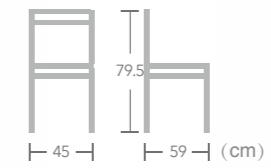

Rattan

WICKER CHAIR

New Ivey

Item No.:E3027
40HQ:935PCS