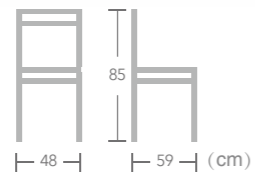

Ewyn

Item No.:E2090-W148(E3004B)
40HQ:850PCS

French

BISTRO CHAIR

With a cheerful woven back and seat, EASE french bistro chairs are country, coastal or traditional. Ideal to enjoy moments of relaxation thanks to the comfortable seat of EASE french bistro chair.