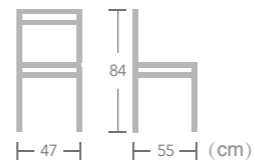

Vanilla

Item No.:E1318
40HQ:400PCS