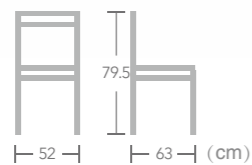

Fridell
40HQ:816PCS