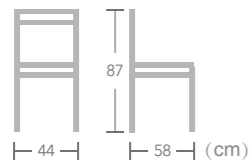

Eames

40HQ:850PCS

Item No.:E7024-W309