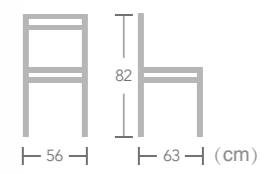

Bathelet
Item No.:E3086
40HQ:728PCS
Nr.13
82
57 64 (cm)

Rope

CHAIR

Spark

Item No.:E1015
40HQ:728PCS

Rope

CHAIR

Using new material woven cord, Ease rope chair not only adds stylish appeal, it also increases the durability and strength allowing it to be used either indoor or outdoor. Take a seat and enjoy the comfortable seating.