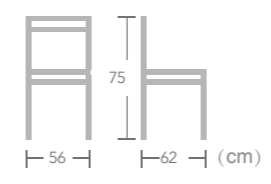

Twisted

PE ROPE
CHAIR

Perfect for casual indoor dining and comfortable outdoor seating, tables and chairs at EASE feature high quality aluminum construction, a variety of traditional and modern collections of synthetic wicker for chairs and polywood, HPL, teak , coated aluminum ,weaving for table tops.