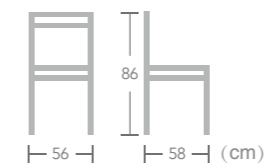

Brighton

Item No.:E1101-T1PW
40HQ:1200PCS