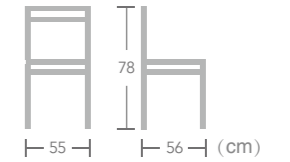

Koblenz

Item No.:E7090
40HQ:720PCS