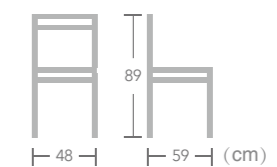

Item No.:E200779-W112

Item No.:E200779-W107

Item No.:E200779-W320

Dagan

40HQ:792PCS

French

BISTRO
CHAIR

EASE french bistro chairs can be found made with aluminum frames and PE (polyethylene) wicker that looks like wicker but can live outdoors without fading or rotting.