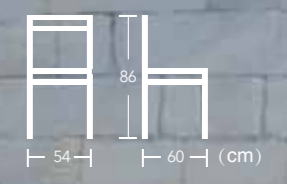

French BISTRO CHAIR

Bordeaux

40HQ:704PCS

Bordeaux

Item No.: E6022-W127
40HQ: 704PCS