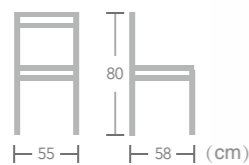

Lazell
Item No.:E6075
40HQ:1200PCS
Nr.25

Twisted

PE ROPE
CHAIR

Anney

Item No.:E7137
40HQ:720PCS

Hopen

Item No.:E7130
40HQ:540PCS

Lucio