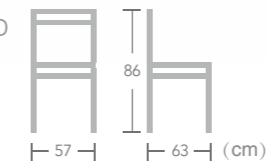

Arras

Item No.:E1021KD
40HQ:420PCS

EASE aluminium rattan wicker chair in bamboo look frame always let you enjoy the beauty of nature.

Alesund

Item No.:E1990
40HQ:850PCS

Rattan

WICKER CHAIR

EASE aluminium rattan wicker chair in bamboo look frame always let you enjoy the beauty of nature.