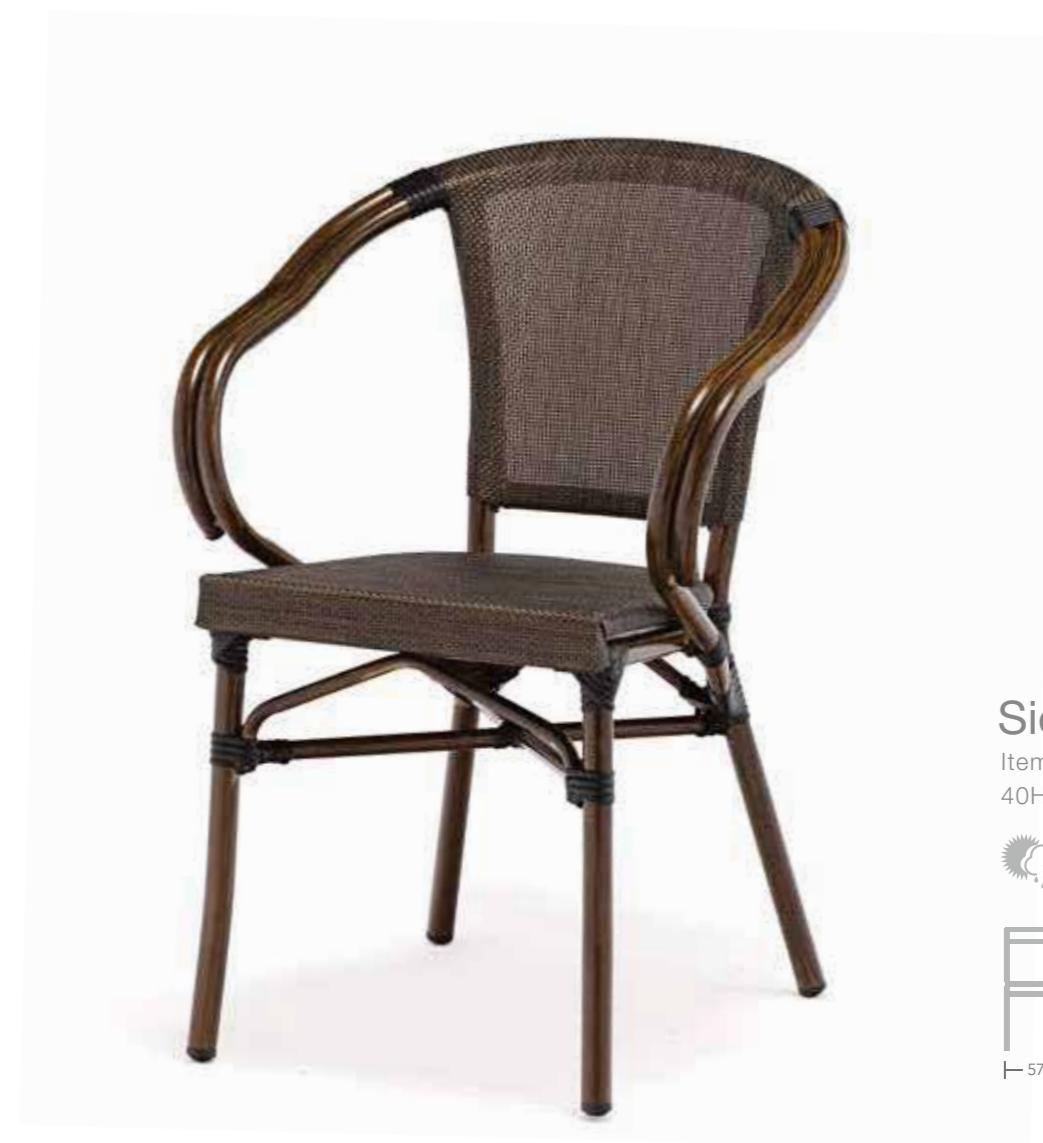

Carilsle

40HQ:680PCS

Textylene

CHAIR

The UV resistant textylene fabric makes EASE textylene chair hold up beautifully and durably in outside locations. It's also very simple to keep EASE textylene chair clean, using a soft brush to remove dirt with water and neutral soap, one of the best choice for outdoor seating.

Siena
 Item No.:E8020-T1
 40HQ:816PCS
 Nr.12
 83
 57 57 (cm)

Textylene

CHAIR

Using qualified UV resistant fabric, EASE textylene chairs are designed for outdoor. They are stackable, easy to move or store. In addition, they do not deteriorate in bad weather.