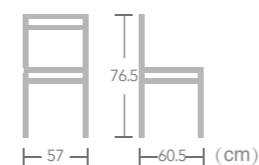

Edman
Item No.:E3116
40HQ:918PCS
Nr.20