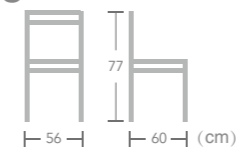

Item No.: E207
40HQ: 780PCS

Nordisk