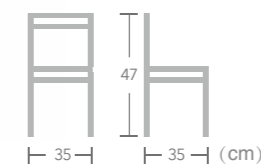

Item No.:E1078-W201 40HQ:1536PCS