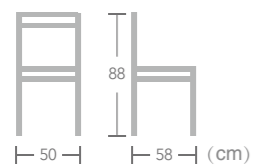

Elkan

Item No.: E3002-W138
40HQ: 720PCS