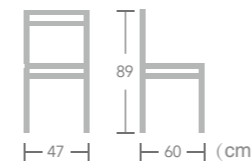

Meersbur

Item No.: E2038-W324
40HQ: 576PCS