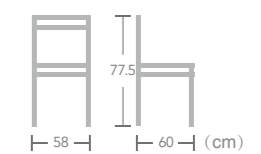

Brno

Item No.:E3093
40HQ:600PCS