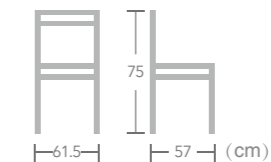

Interlaken

Item No.:E6072-W202
40HQ:512PCS