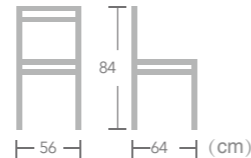

Colmar

Item No.:E1167-T1
40HQ:680PCS