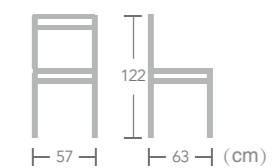

Agabo

Item No.:E3015-W126
40HQ:288PCS