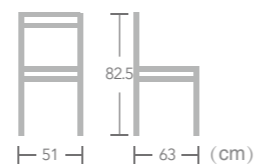

Orval

Item No.:E7106
40HQ:884PCS