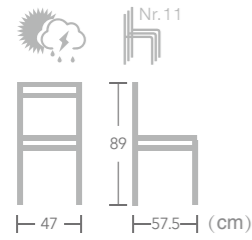

EASE french bistro chairs can be found made with aluminum frames and PE (polyethylene) wicker that looks like wicker but can live outdoors without fading or rotting.

Koper

40HQ:935PCS

Item No.:E6044-W213