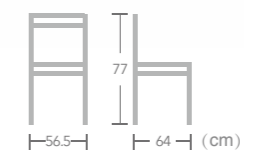

Item No.:E3125
40HQ:720PCS