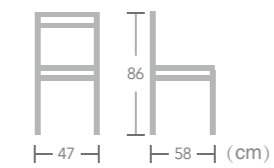

Brighton

Item No.:E1103-T1
40HQ:1300PCS