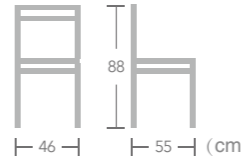

Davan

Item No.: E1042-W201
40HQ: 935PCS