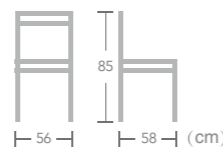

Rope

CHAIR

Ease rope chair features simple but elegant, perfect for any occasion - outdoor patios, outdoor dining, or just on a gorgeous porch. Its frame is constructed aluminum with high quality powder coating. The seat and back are made of a durable rope.