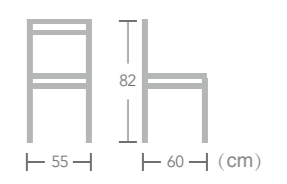

French

BISTRO CHAIR

Great for traditional and contemporary restaurant or cafeteria décor, EASE french bistro chair can provide customers comfortable seating to enjoy time.