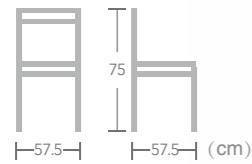

Greenwich

Item No.:E3130
40HQ:780PCS