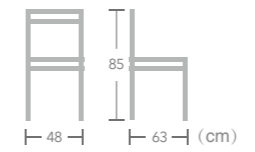

Item No.:E1209
40HQ:1200PCS

Jacob

Item No.:E1210
40HQ:288PCS