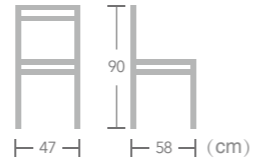

Maze

40HQ:680PCS