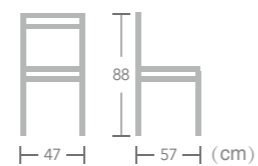

French

BISTRO CHAIR

EASE french bistro chairs are light and stackable which save space after work and convenience for daily opening.

Elsa

Item No.:E2035-W120 40HQ:765PCS

Elsa

Item No.:E2035-W315
40HQ:765PCS