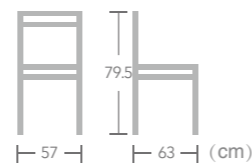

Rattan

WICKER
CHAIR

Quorra
Item No.:E7108
40HQ:576PCS

Rattan

WICKER CHAIR

EASE aluminium rattan wicker chair in bamboo look frame always let you enjoy the beauty of nature.

Seat is upgraded in design for more pleasing appearance