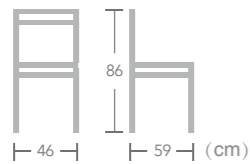

Rattan

WICKER
CHAIR

Ely

Item No.:E1056
40HQ:1105PCS