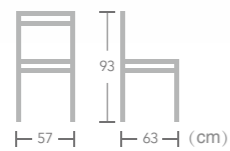

Eames

Item No.:E7025-T1
40HQ:680PCS

Textylene

CHAIR

Jason

Item No.:E8009-T1
40HQ:792PCS

Gabriel

Item No.:E7040-T1
40HQ:576PCS