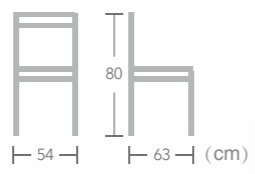

Rattan

WICKER CHAIR