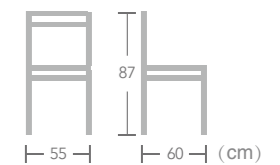

Eames

Item No.:E7025-T1
40HQ:680PCS