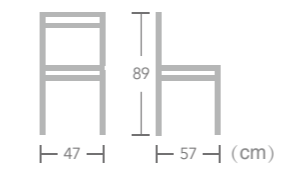

Terschelling

40HQ: 720PCS

Item No.:E6018-W113