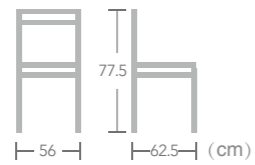

Textylene

CHAIR

The bamboo look aluminum frame and UV resistant textylene fabric seat and back, EASE textylene chair leaves an impression, color optional, customized acceptable.

Teddy

Item No.:E7071-T1
40HQ:832PCS