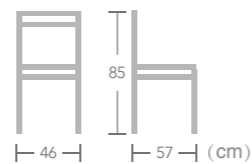

Aaron

Item No.:E3017 40HQ:576PCS