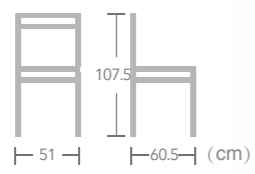

Twisted

PE ROPE
CHAIR