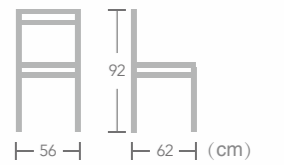

Lagoa

Item No.:E6025
40HQ:1162PCS