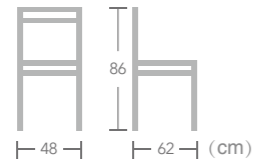

Rattan

WICKER CHAIR

EASE aluminium rattan wicker chair in bamboo look frame always let you enjoy the beauty of nature.