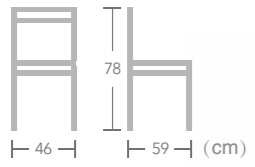

Rope

CHAIR

Janise
 Item No.:E3114-R701
 40HQ:896PCS
 Nr.16
 76
 56 62 (cm)

Janise
 Item No.:E3114-R702
 40HQ:896PCS
 Nr.16
 76
 56 62 (cm)

Rope

CHAIR

Turin

Item No.:E3052
40HQ:935PCS