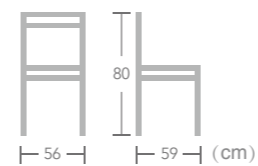

Lasswell

Item No.:E1330
40HQ:900PCS

Aluminum

CHAIR

Daisy

Item No.:E1213
40HQ:1200PCS

Aluminum

CHAIR