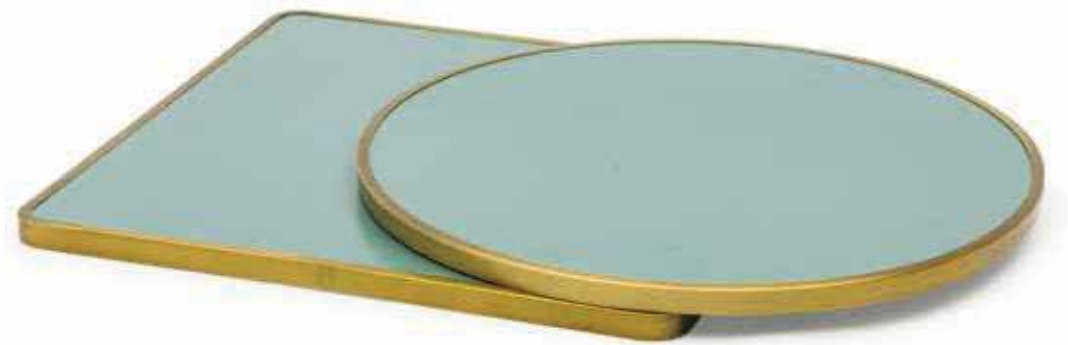

MW004

SYH53

Aluminum

TABLE
TOP

Item No.:ET026-7
Size:700*700*30mm
40HQ:2500PCS

Item No.:ET025-7
Size:Dia700*30mm
40HQ:2500PCS

Item No.:ET024-7
Size:700*700*30mm
40HQ:2500PCS

Item No.:ET023-7
Size:Dia700*30mm
40HQ:2500PCS