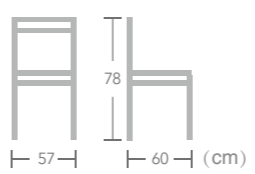

Borras

Item No.:E6056-W321 40HQ: 680PCS