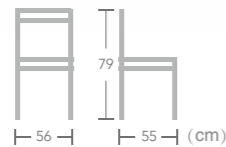

Adlai

Item No.:E1070-T2
40HQ:680PCS

Textylene

CHAIR

Provence

Item No.:E7020-T1
40HQ:748PCS

Oceanside

Item No.:E8024-T1
40HQ:748PCS