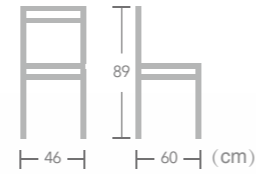

French

BISTRO CHAIR

Luss

Item No.:E2043-W151
40HQ:576PCS