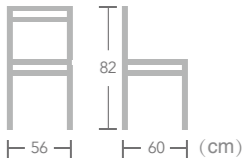

Wales

Item No.: E1323
40HQ: 1104PCS

Nr.23