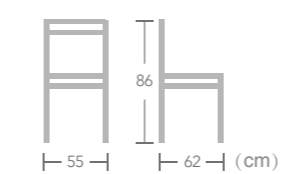

CHAIR

Ease rope chair looks very fashionable. The design and material are the newest trend. Rope material products will be more and more popular. They will be seen in chic places.

Marshburn
Item No.:E3126
40HQ:1232PCS