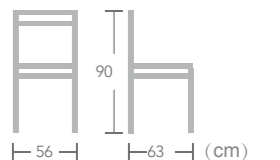

Item No.:E1204-T1PW
40HQ:1000PCS

Textylene
CHAIR

Tampere

Item No.:E3042-T1PW
40HQ:720PCS

Textylene

CHAIR

Colmar

Item No.:E1168-T1
40HQ:576PCS