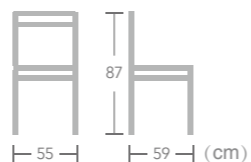

Devine

Item No.:E1160-W122
40HQ:1040PCS