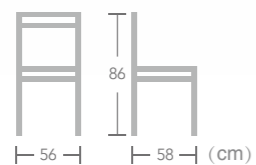

Jay

Item No.:E7302
40HQ:1200PCS