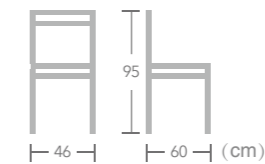

Agabo

Item No.:E3012-W126
40HQ:576PCS