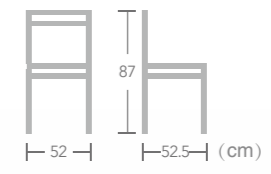

Aluminum

CHAIR

EASE rust-proof aluminum dining chairs are suitable for use inside and outside, stackable, light weight, available in the latest colours and designs.