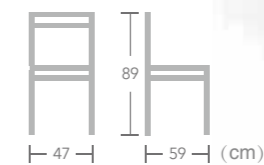

Innsbruck

Item No.: E7086-W118
40HQ: 792PCS