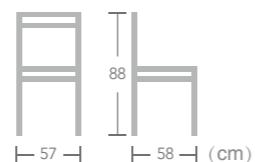

Textylene

CHAIR

Using qualified UV resistant fabric, EASE textylene chairs are designed for outdoor. They are stackable, easy to move or store. In addition, they do not deteriorate in bad weather.

Textylene

CHAIR