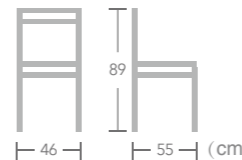

Chanah

Item No.: E6012-W202
40HQ: 850PCS