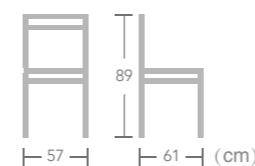

New Dagan

Item No.: E200778-W118
40HQ: 720PCS