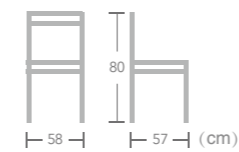

Kandinsk

Item No.:E7078-T1
40HQ:680PCS

Textylene

CHAIR

Developed for modern style, textylene is a fabric which can bear rain and sun. EASE textylene chair is light in weight but strong enough for commercial use, suitable for cafe and restaurants.