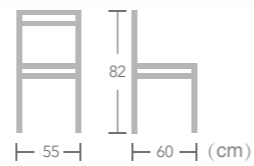

Dresden
 Item No.:E6027-W312
 40HQ:640PCS

French

BISTRO
CHAIR

EASE french bistro chairs are light and stackable which save space after work and convenience for daily opening.

Dresden

Item No.:E6027-W311
40HQ:640PCS