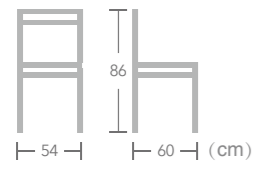

Bordeaux

40HQ:704PCS

Bordeaux

Item No.: E6022-W127
40HQ: 704PCS