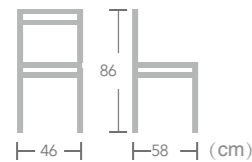

Bergen

40HQ:765PCS

Item No.:E8031-T1