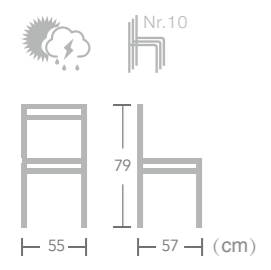

French BISTRO CHAIR

Great for traditional and contemporary restaurant decor, EASE french bistro chairs have the ability to seamlessly fit into any setting and provide customers with high quality seating that is comfortable and stylish.

Diana

Item No.:E1040-W122 40HQ:720PCS