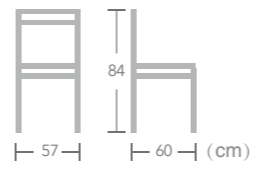

Brugge
Item No.:E5017-W215
40HQ:680PCS
Nr.10