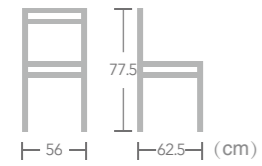

SKouras
Item No.:E3101
40HQ:1300PCS
Nr.25

Rope

CHAIR

Teddy

Item No.:E7071-RT1
40HQ:832PCS

Rope

CHAIR

Using new material woven cord, Ease rope chair not only adds stylish appeal, it also increases the durability and strength allowing it to be used either indoor or outdoor. Take a seat and enjoy the comfortable seating.