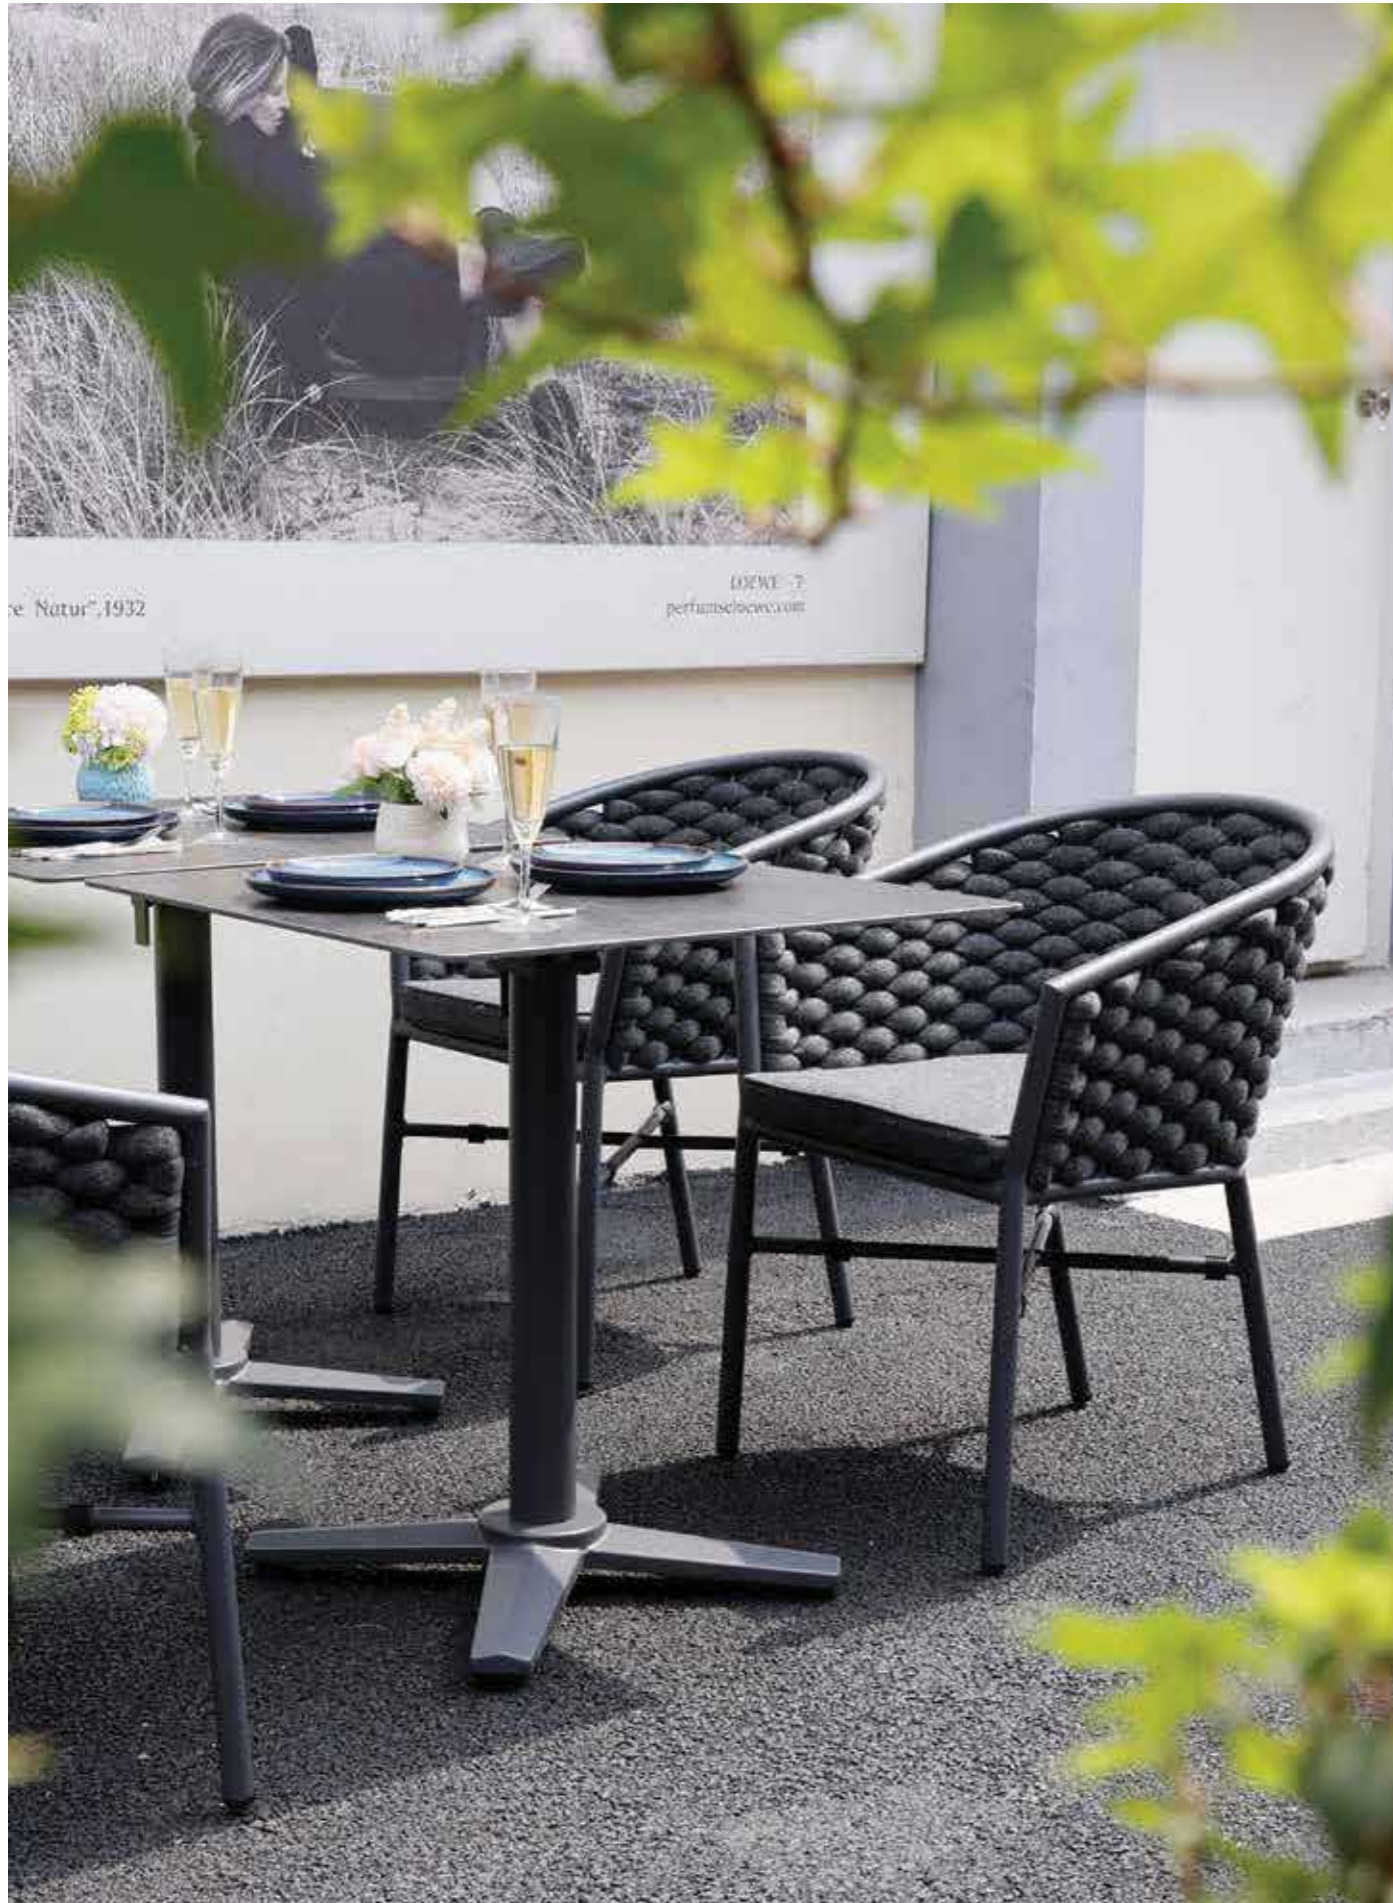

Rope

CHAIR

Alarie

Item No.:E3112
40HQ:616PCS

Alarie

Item No.:E3113
40HQ:520PCS