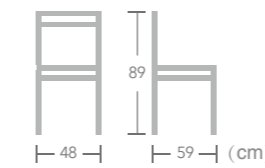

Dagan

Item No.:
E200782-W143(E200779 KD)
40HQ:680PCS