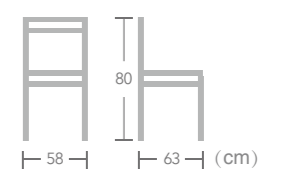

Cara
40HQ:832PCS
Nr.16

Twisted

PE ROPE
CHAIR

Perfect for casual indoor dining and comfortable outdoor seating, tables and chairs at EASE feature high quality aluminum construction, a variety of traditional and modern collections of synthetic wicker for chairs and polywood, HPL, teak, coated aluminum, weaving for table tops.