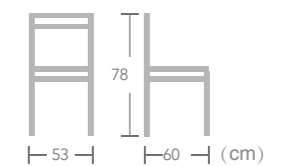

Borras

Item No.:E6056-T1
40HQ: 680PCS