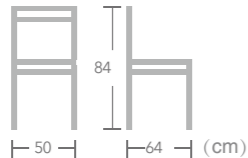

Item No.:E1204-T1PW
40HQ:1000PCS

Textylene
CHAIR

Tampere

Item No.:E3042-T1PW
40HQ:720PCS

Textylene

CHAIR

Colmar

Item No.:E1168-T1
40HQ:576PCS