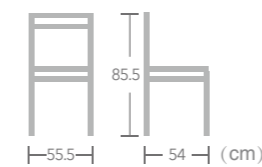

French BISTRO CHAIR

Lungern

Item No.:E6070-W144 40HQ: 960PCS

Lungern

Item No.:E6071-W144 40HQ: 680PCS

French

BISTRO CHAIR

Great for traditional and contemporary restaurant or cafeteria décor, EASE french bistro chair can provide customers comfortable seating to enjoy time.