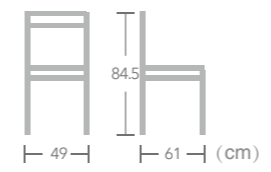

Nr.10

French

BISTRO CHAIR

Great for traditional and contemporary restaurant or cafeteria décor, EASE french bistro chair can provide customers comfortable seating to enjoy time.

Dover
 Item No.:E6082-W312
 40HQ:720PCS