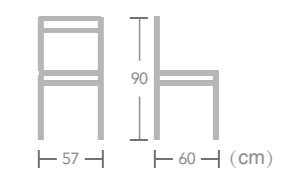

Elisha

Item No.:E6023-W224
40HQ:640PCS