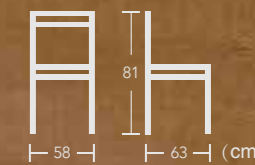

Lucio

Item No.:E7132
40HQ:1716PCS