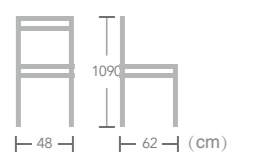

Aluminum

CHAIR

Give your restaurant a colorful flair with EASE aluminum chair. Ease aluminum chair has blue color, pink color, red color, yellow color and etc. They are very suitable for modern commercial places.

Item No.:E1209
40HQ:1200PCS

Item No.:E1210
40HQ:288PCS

Item No.:E1208
40HQ:1200PCS