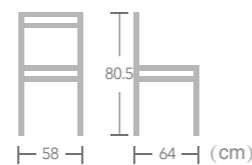

Lazell
Item No.:E6075
40HQ:1200PCS
Nr.25

Twisted

PE ROPE
CHAIR

Anney

Item No.:E7137
40HQ:720PCS

Hopen

Item No.:E7130
40HQ:540PCS

Lucio