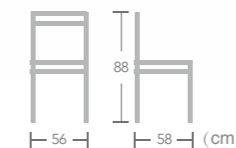

Item No.:E2022
40HQ:680PCS