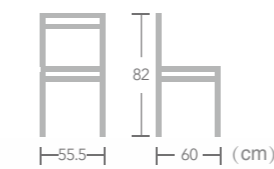

Arni

Item No.:E3122
40HQ:1380PCS