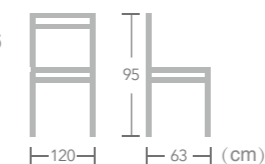

Agabo

Item No.:E3012-W126
40HQ:576PCS

Agabo

Item No.:E3015-W126
40HQ:288PCS

Agabo

Item No.:E3013-W126
40HQ:300PCS

French BISTRO CHAIR

EASE french bistro chairs are light and stackable which save space after work and convenience for daily opening.