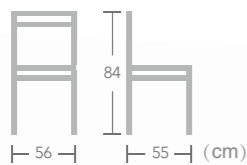

Plastic

WOOD
CHAIR

EASE plastic wood chair with good quality material can be used for outdoor and indoor. Whether used alone or paired with one plastic wood table, EASE plastic wood chair will bring fresh, modern look to your entertaining area.

Atlanta

Item No.:E7301
40HQ:1200PCS