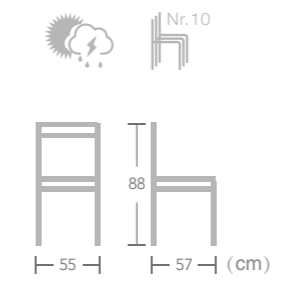

Daya
Item No.: E6061-W201
40HQ:680PCS