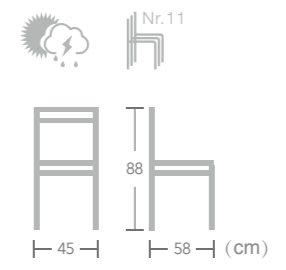

Daya
Item No.: E6060-W201
40HQ:935PCS