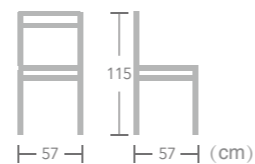

Paris 6
Item No.:E8028-T1(E8029 sofa)
40HQ:270PCS