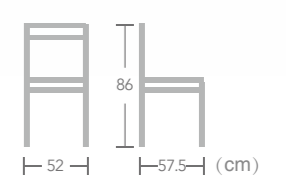

Bordeaux
40HQ:704PCS