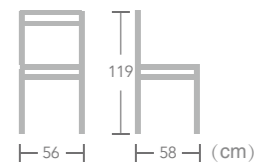

Brighton

Item No.:E1102-T1PW
40HQ:728PCS