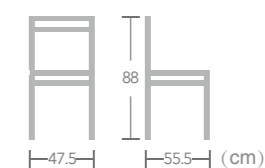

Alva

Item No.: E2030-W128
40HQ: 648PCS