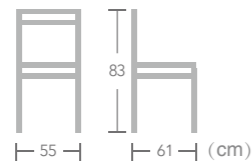

Prague

Item No.:E3097
40HQ:600PCS