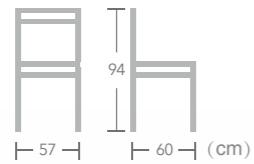

Hiram

Item No.:E6041S
40HQ:896PCS

Rattan

WICKER
CHAIR

Evelina

Item No.:E7119
40HQ:920PCS

Axel

Item No.:E1234R
40HQ:784PCS