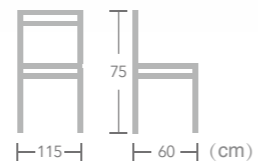

Bonn

Item No.:E7093
40HQ: 340PCS