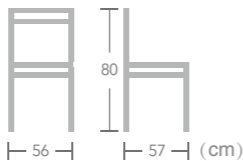

Moonstone

Item No.: :E1164-W104 40HQ: 612PCS