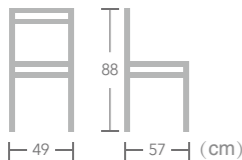

Magic

Item No.: E1185-W103 40HQ: 675PCS