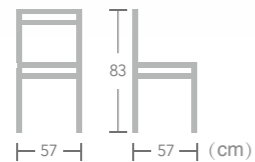

Paris 6
Item No.:E8030-T1(E8029 bar)
40HQ:408PCS