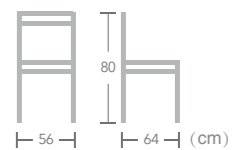

Salem
40HQ:832PCS
Nr.16