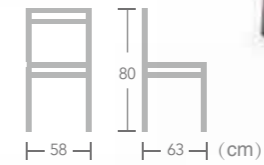

Rope

CHAIR

Cara

Item No.:E7083-R701
40HQ:832PCS