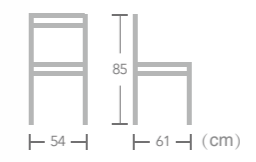

Jacob

Item No.:E1209
40HQ:1200PCS

Jacob

Item No.:E1210
40HQ:288PCS

Jacob

Item No.:E1208
40HQ:1200PCS

Aluminum

CHAIR