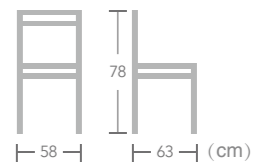

Bondy

Item No.:E6069-W211 40HQ:612PCS