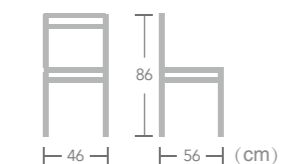

Giverny

Item No.:E3008-W128 40HQ:850PCS