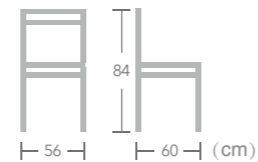

Item No.:E3031
40HQ:748PCS

Rattan

WICKER CHAIR

EASE aluminium rattan wicker chair in bamboo look frame always let you enjoy the beauty of nature.

Bolgheri

Item No.:E2016

40HQ:560PCS

Rattan