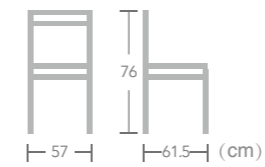

Mosley

Item No.: E2031-W141 40HQ: 680PCS