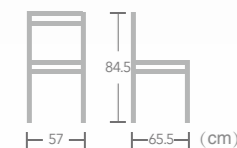

Item No.:E1065
40HQ:720PCS

Emma