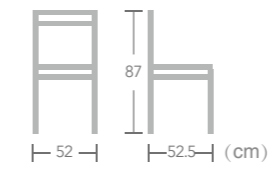

Aluminum

CHAIR

EASE rust-proof aluminum dining chairs are suitable for use inside and outside, stackable, light weight, available in the latest colours and designs.