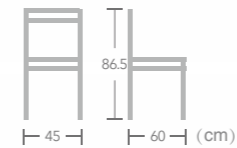

Item No.:E1093RD
40HQ:850PCS

Monate