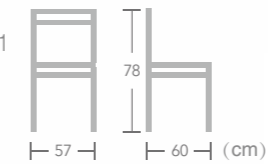

Jami

Item No.:E6052-T1
40HQ: 680PCS