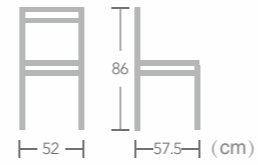

Bordeaux
40HQ:704PCS

Textylene

CHAIR

Bordeaux

Item No.:E6022-T4
40HQ:704PCS

Textylene

CHAIR

Bordeaux