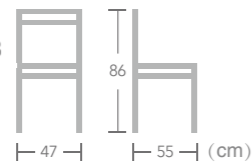

French

BISTRO CHAIR

Ezra

Item No.: E3004-W133
40HQ: 850PCS

Give your restaurant a french style with EASE french bistro chair. The aluminum frame with bamboo look finish and colorful PE rattan weaving combine to create a french style perfect for decors both classic and contemporary.