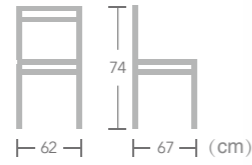

Salford

Item No.:E3082
40HQ:1200PCS

Rope

CHAIR

Ostrava

Item No.:E3099
40HQ:570PCS

Rope

CHAIR