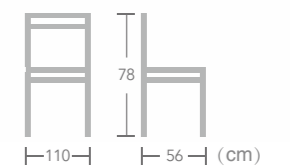

Koblenz

Item No.:E7091
40HQ:340PCS