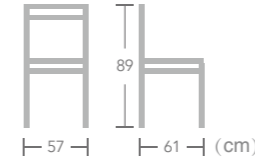

Item No.:E1181-W133

Item No.:E1181-W133

Tango

Item No.: E1188-W201

40HQ: 680PCS

EASE french bistro chair have qualified UV resistance and strong construction in aluminum instead of natural rattan, safe and long-time using. Bamboo look coating keep you connecting with the nature.