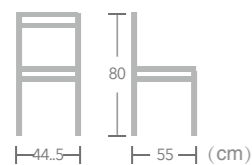

Lasswell

Item No.:E1330
40HQ:900PCS