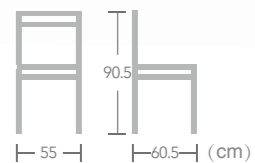

Hekking

Item No.:E6042-W325 40HQ:576PCS