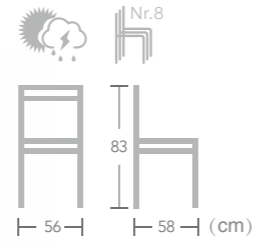

French
BISTRO
CHAIR

Panton

Item No.:E7081-W137
40HQ:544PCS