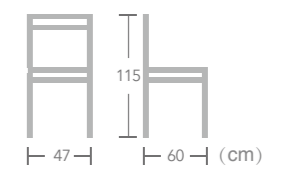

Brugge
Item No.:E5018-W215
40HQ:300PCS
Nr.4