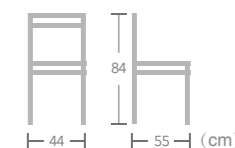

Parma

Item No.:E1045-T1
40HQ:1020PCS

Munich

Item No.:E1104-T1
40HQ:680PCS

Haylee

Item No.:E8043-T1
40HQ:1020PCS

Rope

CHAIR