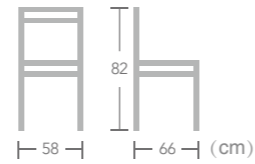

Plios
Item No.:E7105
40HQ:780PCS