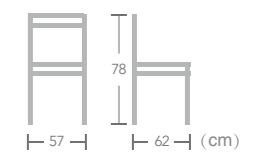

Item No.:E3105
40HQ:768PCS