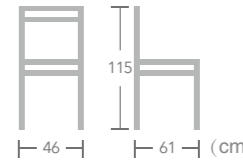

Chanah

Item No.: E6013-W202
40HQ: 360PCS