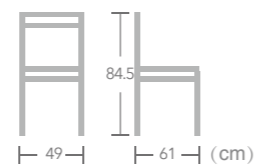

Dover

Item No.:E6082-W311
40HQ:720PCS