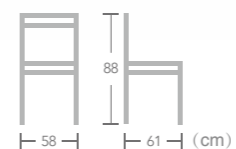

Item No.:E1064
40HQ:1088PCS

Erica