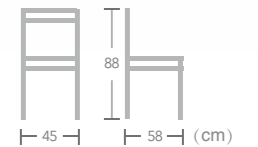

Item No.:E2021
40HQ:850PCS

Chloe