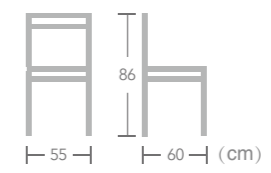

Henrickson

Item No.:E6086-T4
40HQ:680PCS