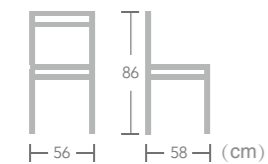

Lynmouth

Item No.:E3107
40HQ:1352PCS