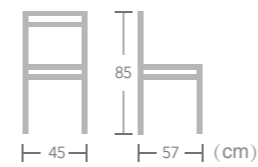

Item No.:E3076-W201 40HQ:800PCS

Qia

Item No.:E3077-W201 40HQ:300PCS