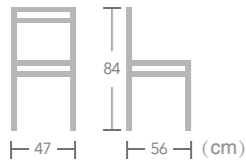

Edna

40HQ:730PCS