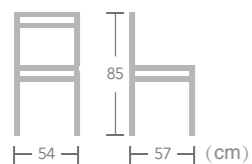

Aaron

Item No.:E3016 40HQ:576PCS