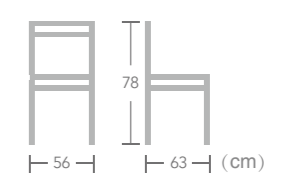

Oscar
Item No.:E7063
40HQ:660PCS