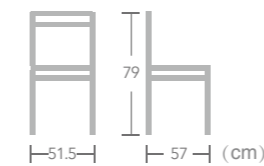

Item No.:E7070-RT1
40HQ:1344PCS