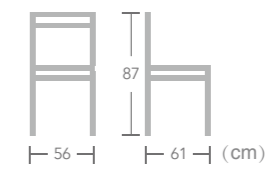

Rattan

WICKER CHAIR

Daniel
 Item No.:E1236
 40HQ:960PCS

Antigua
 Item No.:E6010
 40HQ:1300PCS

Royal 6
 Item No.:E1234
 40HQ:840PCS

Bali
 Item No.: E7010
 40HQ: 1200PCS

Rattan

WICKER CHAIR