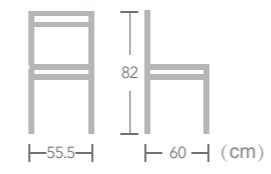

Rope

CHAIR

Rope

CHAIR

Ease rope chair looks very fashionable. The design and material are the newest trend. Rope material products will be more and more popular. They will be seen in chic places.