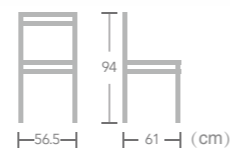

Item No.:E1179
40HQ:576PCS