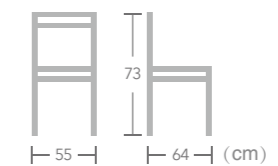

Lobito

Item No.:E7201
40HQ:1224PCS