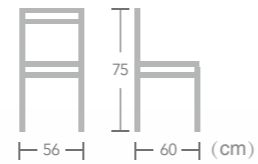

Bonn

Item No.:E7095
40HQ:832PCS