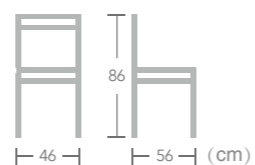

Jay

Item No.:E7303
40HQ:960PCS