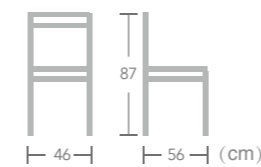

Item No.: E6019-W131
40HQ:640PCS

French BISTRO CHAIR

EASE french bistro chairs are light and stackable which save space after work and convenience for daily opening.

Norcia

Item No.: E6019-W132 40HQ: 640PCS