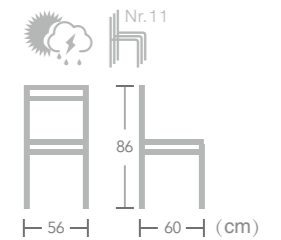

Adlai

Item No.:E1070-T2
40HQ:680PCS

Textylene

CHAIR

Provence

Item No.:E7020-T1
40HQ:748PCS

Oceanside

Item No.:E8024-T1
40HQ:748PCS