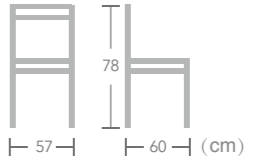

Jami

Item No.:E6052-W321 40HQ:680PCS