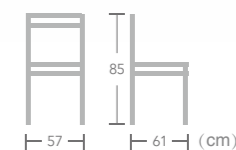

Item No.:E1066
40HQ:720PCS