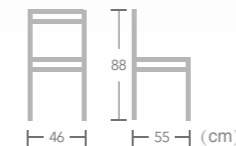

Textylene

CHAIR

Newtown

Item No.:E7046-T1
40HQ:680PCS

Aurora

Item No.:E1106-T1
40HQ:850PCS

Textylene

CHAIR