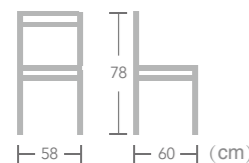

Teske

Item No.:E3120
40hq:1344PCS