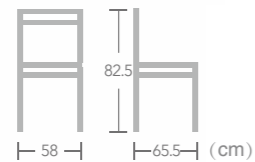

Orval

Item No.:E7107
40HQ:884PCS