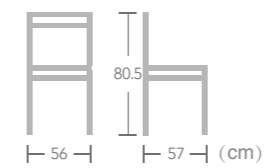

Item No.:E3031
40HQ:748PCS

Rattan

WICKER CHAIR

EASE aluminium rattan wicker chair in bamboo look frame always let you enjoy the beauty of nature.

Bolgheri

Item No.:E2016

40HQ:560PCS

Rattan