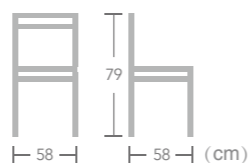

Liberty
Item No.:E3128
40HQ:572PCS
Nr.11