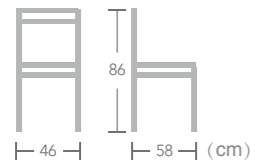

Nr.9

French
BISTRO
CHAIR

Bergen

Item No.:E6021-W112 40HQ:765PCS

Aosta

Item No.:E6029-W139
40HQ:680PCS

With a cheerful woven back and seat, EASE french bistro chairs are country, coastal or traditional. Ideal to enjoy moments of relaxation thanks to the comfortable seat of EASE french bistro chair.