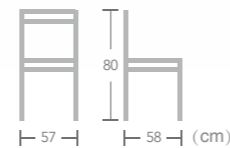

Newtown

Item No.:E7046-T1
40HQ:680PCS