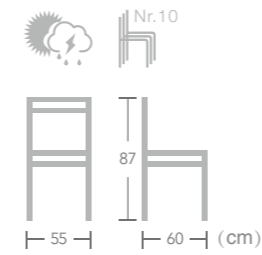

Eames

Item No.: E7025-W133 40HQ: 680PCS