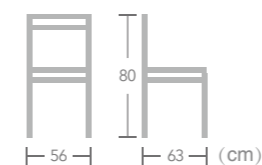

Hiram

Item No.:E6041S
40HQ:896PCS