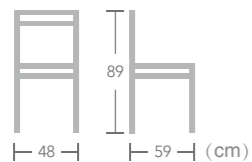

Dagan

40HQ: 792PCS

Item No.: E200779-W326