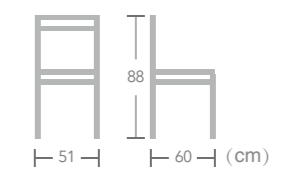

Naxos

40HQ:704PCS