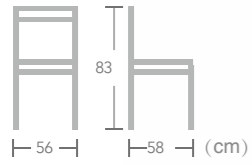

Textylene

CHAIR

Panton

Item No.:E7081-T1
40HQ:544PCS