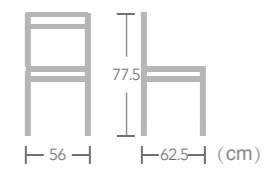

Teddy
Item No.:E7071A
40HQ:832PCS
Nr.16