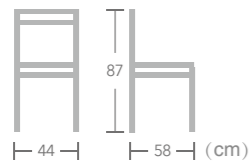

Eames

40HQ:850PCS

Item No.:E7024-W309