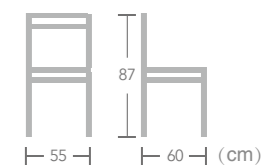

Eames

Item No.:E7025-T1
40HQ:680PCS