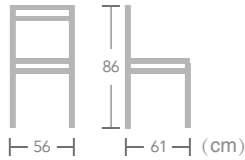

Dijon

Item No.:E3090
40HQ:960PCS