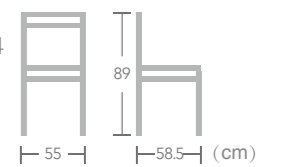

Meersbur

Item No.: E2039-W324
40HQ: 720PCS