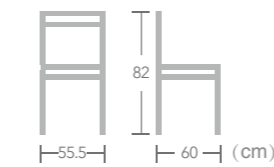

Arni

Item No.:E3122
40HQ:1380PCS