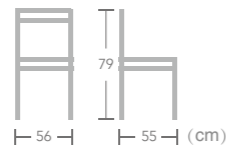

Adlai
 Item No.:E1070-T2
 40HQ:680PCS

Textylene

CHAIR

Provence
 Item No.:E7020-T1
 40HQ:748PCS

Oceanside

Item No.:E8024-T1
40HQ:748PCS

Textylene

CHAIR