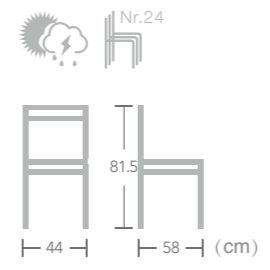

Jami

Item No.:E6052-T1
40HQ: 680PCS

Textylene
CHAIR

Borrás

Item No.:E6056-T1
40HQ: 680PCS

Textylene
CHAIR

Devine
tem No.:E1160-T1
40HQ:1040PCS

Devine
Item No.:E1170-T1
40HQ:1260PCS