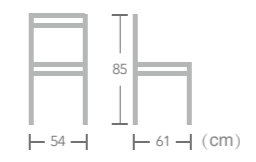

Jacob

Item No.:E1209
40HQ:1200PCS

Jacob

Item No.:E1210
40HQ:288PCS

Jacob

Item No.:E1208
40HQ:1200PCS

Aluminum

CHAIR