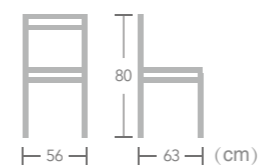

Hiram

Item No.:E6041S
40HQ:896PCS