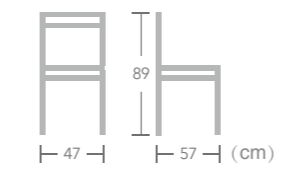

French
BISTRO
CHAIR

Item No.:E6018-W129

Item No.:E6018-W113

Item No.:E6018-W130

Terschelling

40HQ: 720PCS

French BISTRO CHAIR

EASE french bistro chair is current in design and great for any bar, restaurant or cafe, combining high quality PE rattan and bamboo-look aluminum frame to create a french style space where you'll be proud to entertain your guests.