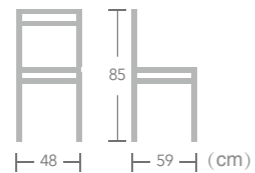

Ewyn

Item No.:E2090-W148(E3004B)
40HQ:850PCS

French

BISTRO CHAIR

With a cheerful woven back and seat, EASE french bistro chairs are country, coastal or traditional. Ideal to enjoy moments of relaxation thanks to the comfortable seat of EASE french bistro chair.