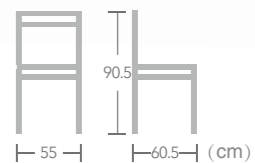

Hekking

Item No.:E6042-W325 40HQ:576PCS