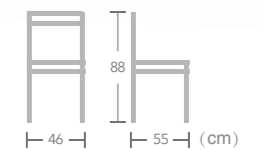

Newtown

Item No.:E7046-T1
40HQ:680PCS

Aurora

Item No.:E1106-T1
40HQ:850PCS

Textylene

CHAIR

Parma

Item No.:E1045-T1
40HQ:1020PCS