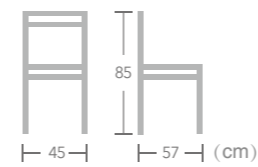

Item No.:E3076-W201 40HQ:800PCS

Qia

Item No.:E3077-W201 40HQ:300PCS