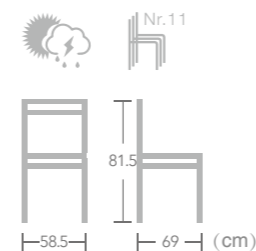

Aaron

Item No.:E3016 40HQ:576PCS

Aaron

Item No.:E3017 40HQ:576PCS

French

BISTRO CHAIR

Swan

Item No.:E2032-W142 40HQ:704PCS