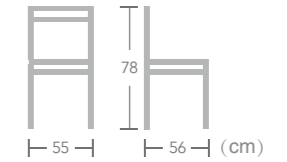

Koblenz

Item No.:E7090
40HQ:720PCS