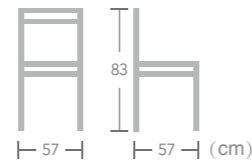

French

BISTRO
CHAIR

New Addo

Item No.: E6014-W102 40HQ:748PCS