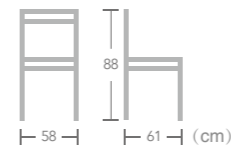

Item No.:E1064
40HQ:1088PCS

Erica