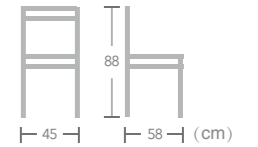

Item No.:E2021
40HQ:850PCS

Chloe