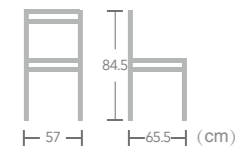

Item No.:E1065
40HQ:720PCS

Emma