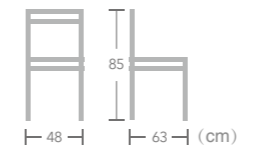

Item No.:E1209
40HQ:1200PCS

Jacob

Item No.:E1210
40HQ:288PCS