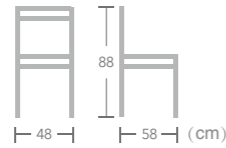

Jason

Item No.:E8009-T1
40HQ:792PCS