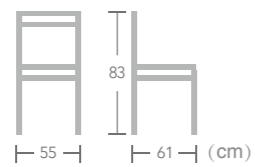

Prague

Item No.:E3097
40HQ:600PCS