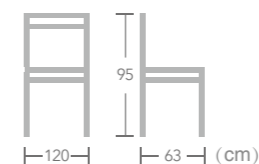

Agabo

Item No.:E3012-W126
40HQ:576PCS

Agabo

Item No.:E3015-W126
40HQ:288PCS

Agabo

Item No.:E3013-W126
40HQ:300PCS

French BISTRO CHAIR

EASE french bistro chairs are light and stackable which save space after work and convenience for daily opening.