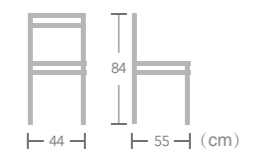

Haylee

Item No.:E8043-T1
40HQ:1020PCS