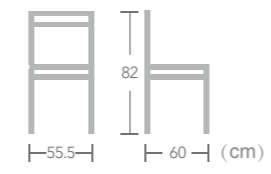

Rope

CHAIR

Rope

CHAIR

Ease rope chair looks very fashionable. The design and material are the newest trend. Rope material products will be more and more popular. They will be seen in chic places.