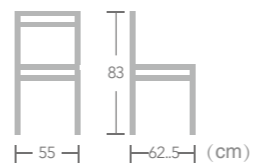

Item No.:E1146
40HQ:384PCS