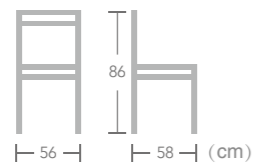

Jay

Item No.:E7302
40HQ:1200PCS