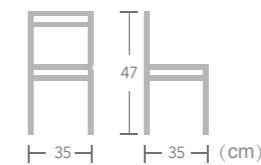

Item No.:E1078-W201 40HQ:1536PCS