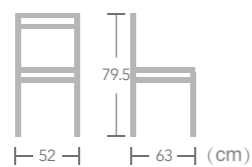

Fridell
40HQ:816PCS