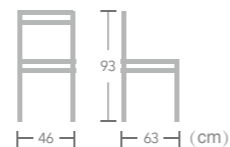

Gabriel

Item No.:E7039-T1
40HQ:552PCS