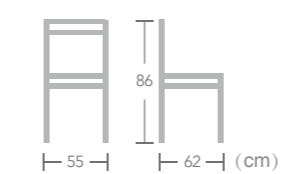

CHAIR

Ease rope chair looks very fashionable. The design and material are the newest trend. Rope material products will be more and more popular. They will be seen in chic places.

Marshburn
Item No.:E3126
40HQ:1232PCS