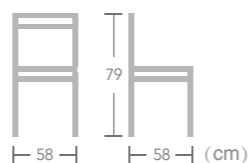

Liberty
Item No.:E3128
40HQ:572PCS
Nr.11