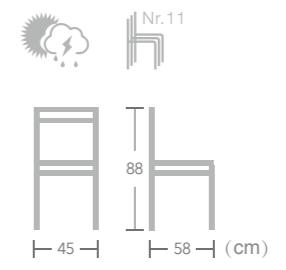

Daya
Item No.: E6060-W201
40HQ:935PCS