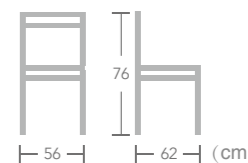

Rope

CHAIR

Janise
Item No.:E3114-R701
40HQ:896PCS

Janise
Item No.:E3114-R702
40HQ:896PCS

Rope

CHAIR

Turin

Item No.:E3052
40HQ:935PCS