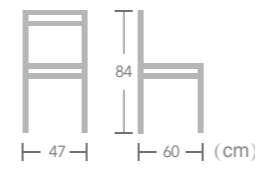

French

BISTRO CHAIR

Great for traditional and contemporary restaurant or cafeteria décor, EASE french bistro chair can provide customers comfortable seating to enjoy time.

Brugge
Item No.:E5016-W215
40HQ:750PCS
Nr.10