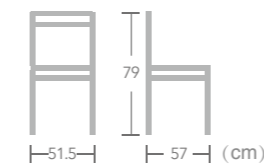

Item No.:E7070-RT1
40HQ:1344PCS