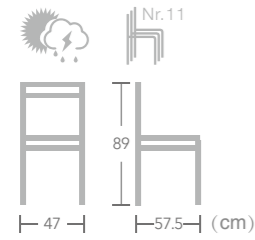

EASE french bistro chairs can be found made with aluminum frames and PE (polyethylene) wicker that looks like wicker but can live outdoors without fading or rotting.

Koper

40HQ:935PCS

Item No.:E6044-W213