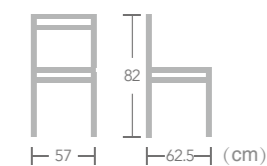

Rattan

WICKER
CHAIR

Quorra

Item No.:E7108

40HQ:576PCS

Rattan

WICKER CHAIR

EASE aluminium rattan wicker chair in bamboo look frame always let you enjoy the beauty of nature.