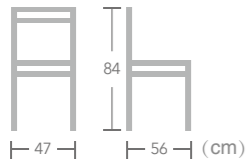

Edna

40HQ:730PCS