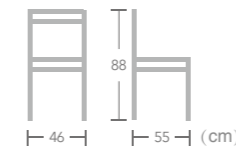

Aurora

Item No.:E1106-T1
40HQ:850PCS