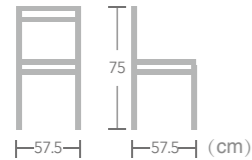

Greenwich

Item No.:E3130
40HQ:780PCS