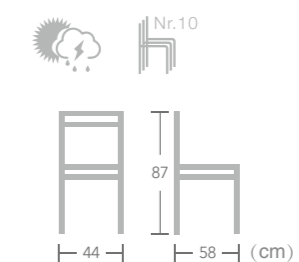

Eames

Item No.: E7024-W133 40HQ:850PCS