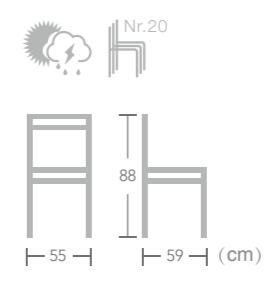

Jami

Item No.:E6052-T1
40HQ: 680PCS

Textylene
CHAIR

Borrás

Item No.:E6056-T1
40HQ: 680PCS

Textylene
CHAIR

Devine
tem No.:E1160-T1
40HQ:1040PCS

Devine
Item No.:E1170-T1
40HQ:1260PCS