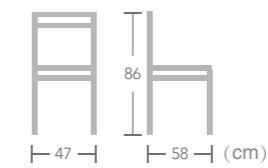

Brighton

Item No.:E1103-T1
40HQ:1300PCS