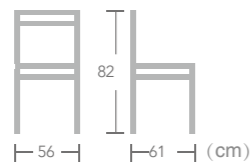

Piano

Item No.:E2012-T1
40HQ:544PCS