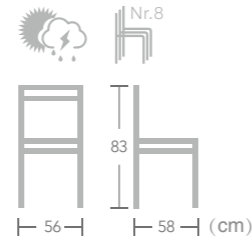

French
BISTRO
CHAIR

Panton

Item No.:E7081-W137
40HQ:544PCS