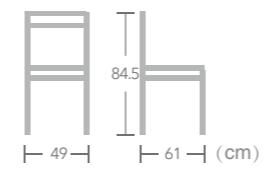

Nr.10

French

BISTRO CHAIR

Great for traditional and contemporary restaurant or cafeteria décor, EASE french bistro chair can provide customers comfortable seating to enjoy time.

Dover

Item No.:E6082-W312
40HQ:720PCS