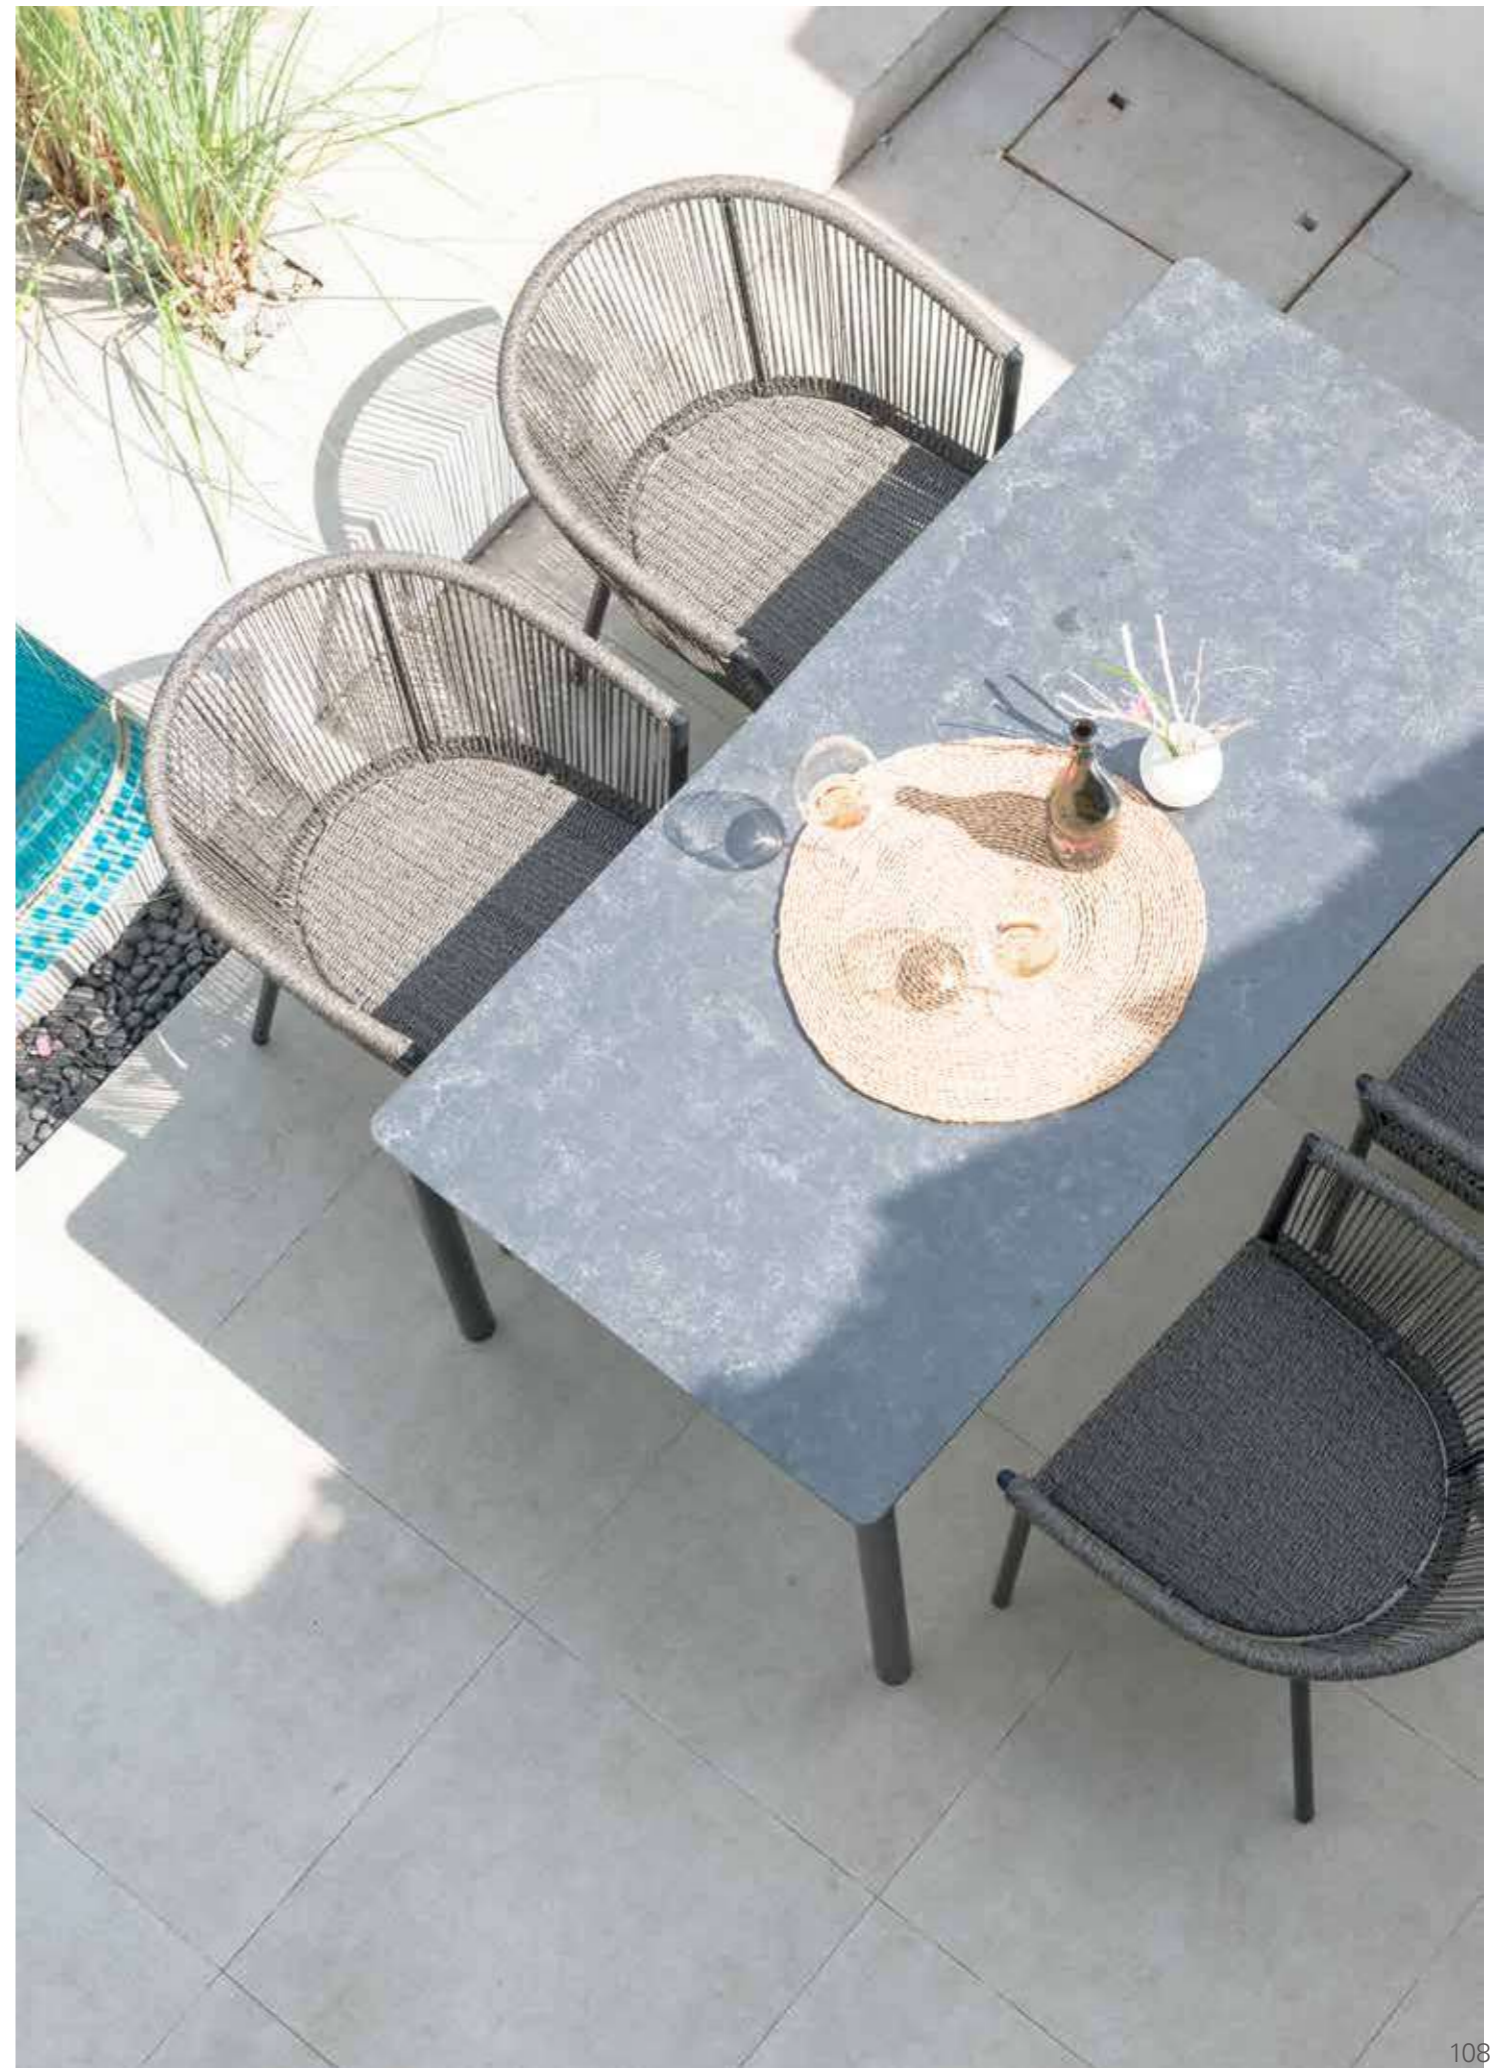

Twisted

PE ROPE
CHAIR

Purvoo
Item No.:E3048
40HQ:504PCS

Arnsberg
Item No.:E3074
40HQ:468PCS