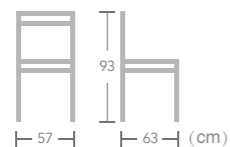

Jason

Item No.:E8009-T1
40HQ:792PCS

Gabriel

Item No.:E7039-T1
40HQ:552PCS

Gabriel

Item No.:E7040-T1
40HQ:576PCS

Textylene

CHAIR