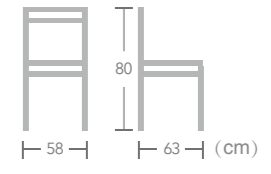

Cara
40HQ:832PCS
Nr.16

Twisted

PE ROPE
CHAIR

Perfect for casual indoor dining and comfortable outdoor seating, tables and chairs at EASE feature high quality aluminum construction, a variety of traditional and modern collections of synthetic wicker for chairs and polywood, HPL, teak , coated aluminum ,weaving for table tops.