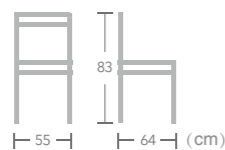

Bangor
Item No.:E7059
40HQ:1200PCS
Nr.16
60 88 66 (cm)

EASE aluminium rattan wicker chair in bamboo look frame always let you enjoy the beauty of nature.

Rattan

WICKER CHAIR

Mia

Item No.:E7043
40HQ:630PCS

Anna