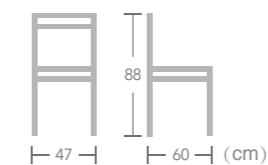

Rattan

WICKER CHAIR

EASE aluminium rattan wicker chair in bamboo look frame always let you enjoy the beauty of nature.

Alesund

Item No.:E1990
40HQ:850PCS

Rattan

WICKER CHAIR

EASE aluminium rattan wicker chair in bamboo look frame always let you enjoy the beauty of nature.