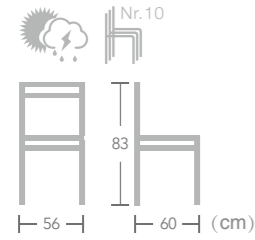

Textylene

CHAIR

The UV resistant textylene fabric makes EASE textylene chair hold up beautifully and durably in outside locations. It's also very simple to keep EASE textylene chair clean, using a soft brush to remove dirt with water and neutral soap, one of the best choice for outdoor seating.

Adlai
Item No.:E1070-T2
40HQ:680PCS