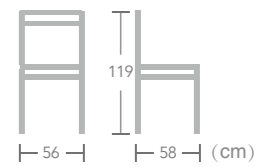

Brighton

Item No.:E1102-T1PW
40HQ:728PCS