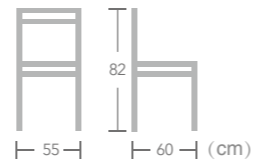

Dresden

Item No.:E6027-W312
40HQ:640PCS

French

BISTRO
CHAIR

EASE french bistro chairs are light and stackable which save space after work and convenience for daily opening.

Dresden

Item No.:E6027-W311
40HQ:640PCS