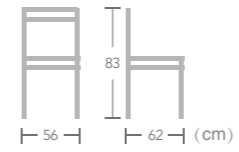

Item No.: E1126
40HQ: 1540PCS

Philipsburg