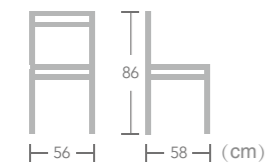

Lynmouth

Item No.:E3107
40HQ:1352PCS