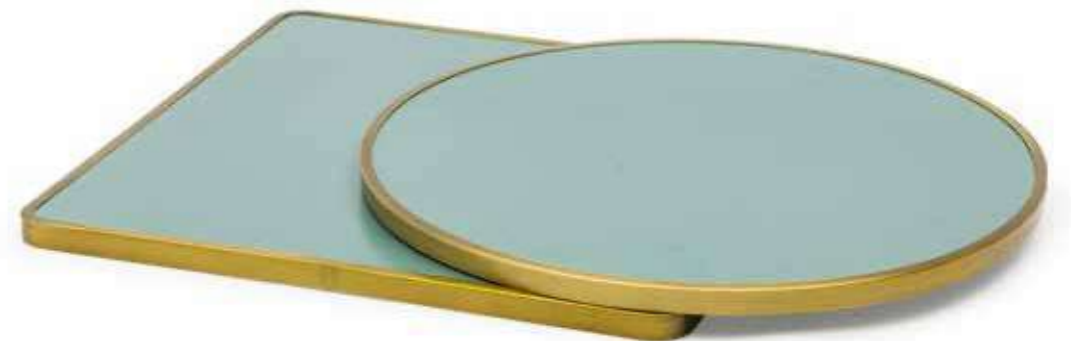

MW004

SYH53

Aluminum

TABLE
TOP

Item No.:ET026-7
Size:700*700*30mm
40HQ:2500PCS

Item No.:ET025-7
Size:Dia700*30mm
40HQ:2500PCS

Item No.:ET024-7
Size:700*700*30mm
40HQ:2500PCS

Item No.:ET023-7
Size:Dia700*30mm
40HQ:2500PCS