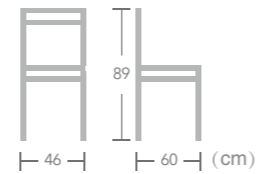

French

BISTRO CHAIR

Luss

Item No.:E2043-W151
40HQ:576PCS