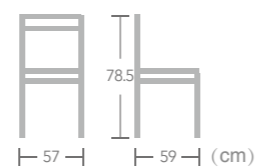

Alarie

Item No.:E3113
40HQ:520PCS

Rope

CHAIR

Kiracofe

Item No.:E3110
40HQ:616PCS

Rope

CHAIR