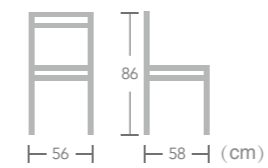

Brighton

Item No.:E1101-T1PW
40HQ:1200PCS