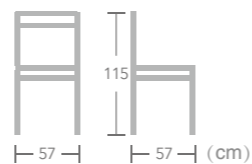

Paris 6

Item No.:E1111-T1
40HQ:360PCS

Paris 6

Item No.:E8029-T1
40HQ:816PCS

Paris 6

Item No.:E8030-T1(E8029 bar)
40HQ:408PCS

Paris 6

Item No.:E8028-T1(E8029 sofa)
40HQ:270PCS