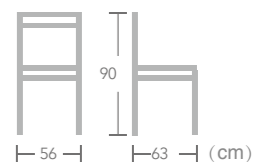

Item No.:E1204-T1PW
40HQ:1000PCS

Textylene
CHAIR

Tampere

Item No.:E3042-T1PW
40HQ:720PCS

Textylene

CHAIR

Colmar

Item No.:E1168-T1
40HQ:576PCS