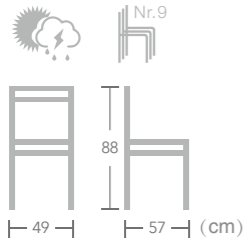

Magic

Item No.: E1185-W103 40HQ: 675PCS