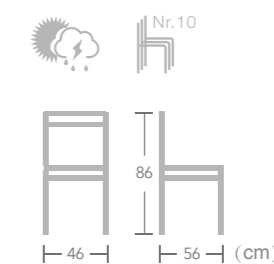

Giverny

Item No.:E3008-W128 40HQ:850PCS