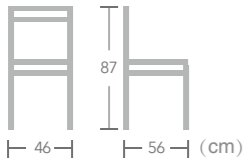

Item No.: E6019-W131
40HQ:640PCS

French BISTRO CHAIR

EASE french bistro chairs are light and stackable which save space after work and convenience for daily opening.

Norcia

Item No.: E6019-W132 40HQ: 640PCS