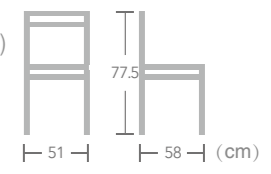

Teske

Item No.:E3120
40hq:1344PCS

Rope

CHAIR

Nordic

Item No.:E1140(E1144 side)
40HQ:1014PCS

Nordic

Item No.:E1144
40HQ:871PCS