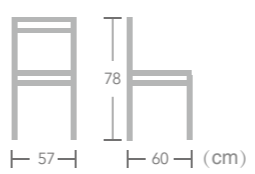

Borras

Item No.:E6056-W321 40HQ: 680PCS