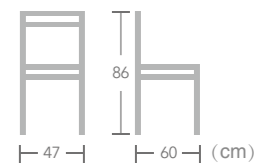

Lazell
Item No.:E6074
40HQ:1100PCS
Nr.22