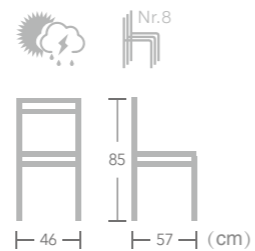

Aaron

Item No.:E3017 40HQ:576PCS