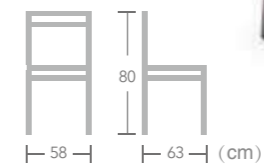

Rope

CHAIR

Cara

Item No.:Item No.:E7083-R701
40HQ:832PCS