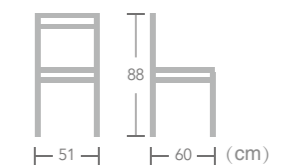

Naxos

40HQ:704PCS