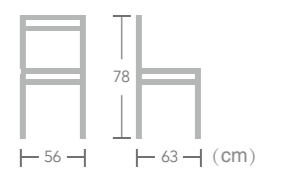

Oscar
Item No.:E7063
40HQ:660PCS