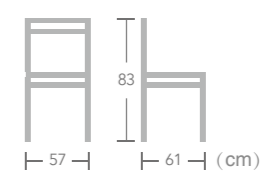

Item No.:E6020-W301

Item No.:E6020-W124B

Item No.:E6020-W124A

Lavenham

40HQ:600PCS

French

BISTRO
CHAIR

Give your restaurant a french style with EASE french bistro chair. The aluminum frame with bamboo look finish and colorful PE rattan weaving combine to create a french style perfect for decors both classic and contemporary.