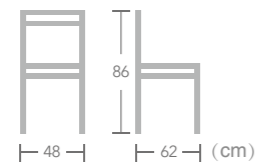

Rattan

WICKER CHAIR

EASE aluminium rattan wicker chair in bamboo look frame always let you enjoy the beauty of nature.