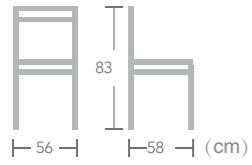

Textylene

CHAIR

Panton

Item No.:E7081-T1
40HQ:544PCS