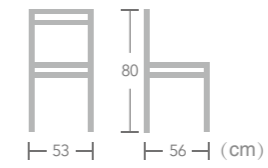

Ely

Item No.:E1056
40HQ:1105PCS

Ely

Item No.:E1057
40HQ:960PCS

Rattan

WICKER
CHAIR

Juan

Item No.:E6036
40HQ:1204PCS