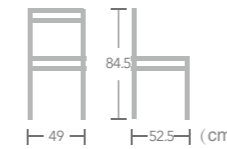

Item No.:E2017
40HQ:756PCS

Chloe