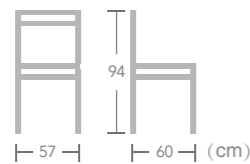

Hiram

Item No.:E6041S
40HQ:896PCS

Rattan

WICKER
CHAIR

Evelina

Item No.:E7119
40HQ:920PCS

Axel

Item No.:E1234R
40HQ:784PCS