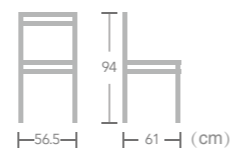

Item No.:E1179
40HQ:576PCS