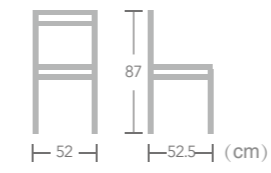

Aluminum

CHAIR

EASE rust-proof aluminum dining chairs are suitable for use inside and outside, stackable, light weight, available in the latest colours and designs.