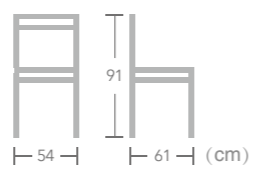

Rattan

WICKER CHAIR

Daniel
 Item No.:E1236
 40HQ:960PCS

Antigua
 Item No.:E6010
 40HQ:1300PCS

Royal 6
 Item No.:E1234
 40HQ:840PCS

Bali
 Item No.: E7010
 40HQ: 1200PCS

Rattan

WICKER CHAIR