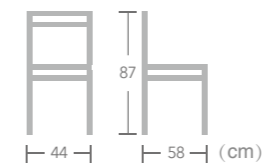

Opal

Item No.:E8101-T1
40HQ:792PCS

Milano

Item No.:E8060-T1
40HQ:816PCS

Eames

Item No.:E7024-T1
40HQ:850PCS

Textylene

CHAIR