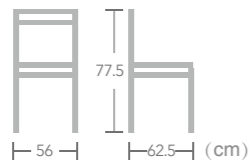

Teddy

Item No.:E7071-T1
40HQ:832PCS