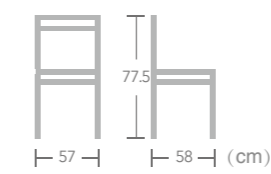

Teske

Item No.:E3120
40hq:1344PCS

Rope

CHAIR

Nordic

Item No.:E1140(E1144 side)
40HQ:1014PCS

Nordic

Item No.:E1144
40HQ:871PCS