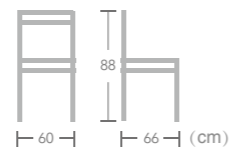

Item No.:E7041
40HQ:800PCS