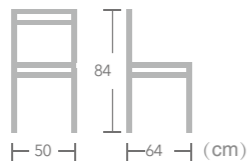

Item No.:E1204-T1PW
40HQ:1000PCS

Textylene
CHAIR

Tampere

Item No.:E3042-T1PW
40HQ:720PCS

Textylene

CHAIR

Colmar

Item No.:E1168-T1
40HQ:576PCS