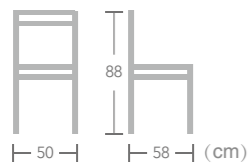

Elkan

Item No.: E3002-W138
40HQ: 720PCS