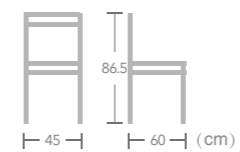

Item No.:E1093RD
40HQ:850PCS

Monate