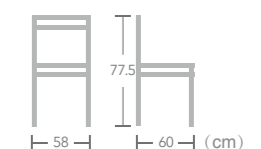

Item No.:E3093
40HQ:600PCS