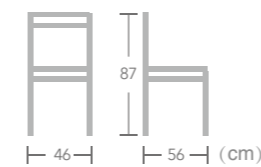

Item No.: E6019-W131
40HQ:640PCS

French BISTRO CHAIR

EASE french bistro chairs are light and stackable which save space after work and convenience for daily opening.

Norcia

Item No.: E6019-W132 40HQ: 640PCS