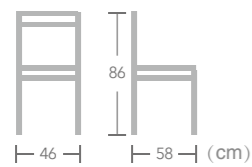

Bergen

Item No.:E6021-W305 40HQ:765PCS

French
BISTRO
CHAIR

Bergen

Item No.:E6021-W112 40HQ:765PCS

Aosta

Item No.:E6029-W139
40HQ:680PCS

With a cheerful woven back and seat, EASE french bistro chairs are country, coastal or traditional. Ideal to enjoy moments of relaxation thanks to the comfortable seat of EASE french bistro chair.