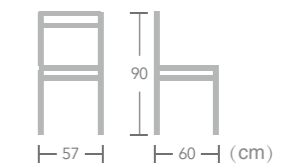

Elisha

Item No.:E6023-W224
40HQ:640PCS