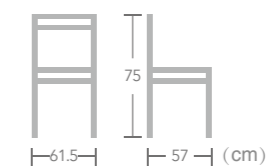

Interlaken

Item No.:E6072-W202
40HQ:512PCS