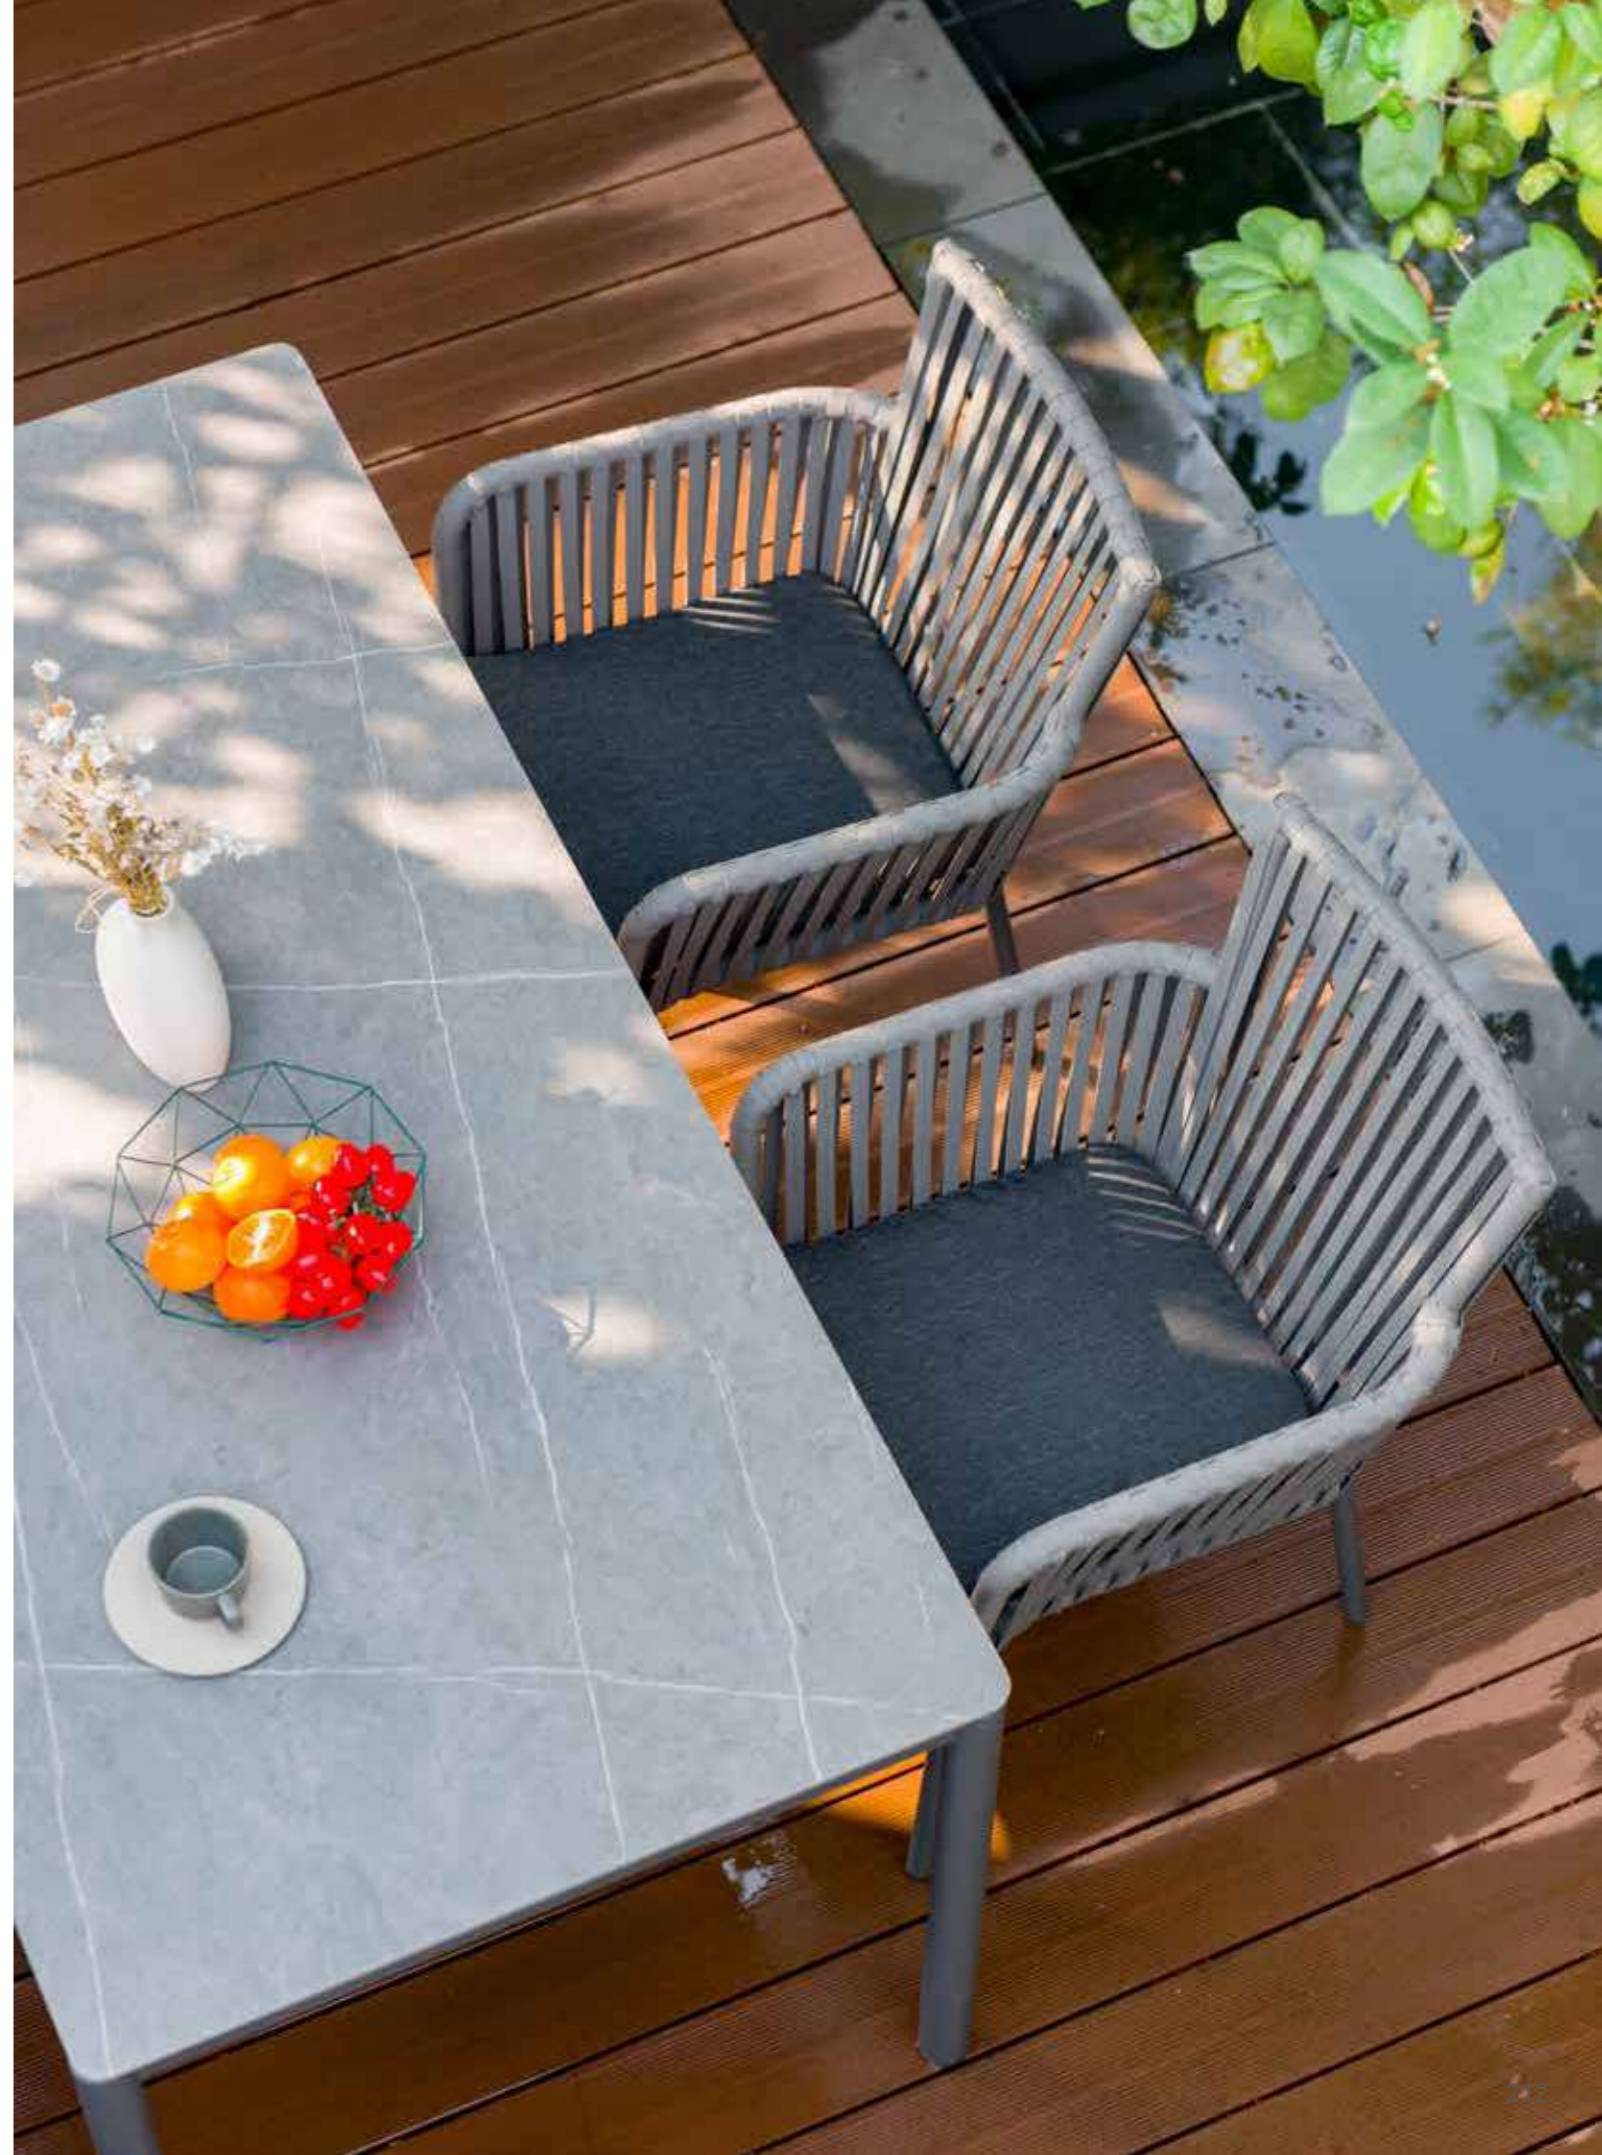

Rope

CHAIR

Ease rope chair looks very fashionable. The design and material are the newest trend. Rope material products will be more and more popular. They will be seen in chic places.

Lyon

40HQ:720PCS