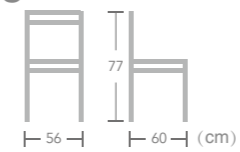

Item No.: E207
40HQ: 780PCS

Nordisk