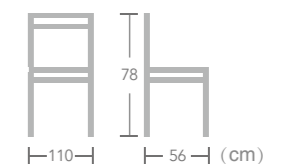

Koblenz

Item No.:E7091
40HQ:340PCS