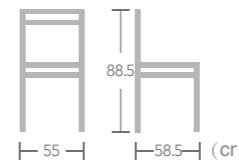

CHAIR

Meersbur

Item No.:E2039-T1
40HQ:720PCS

Meersbur

Item No.:E2038-T1
40HQ:576PCS

Textylene

CHAIR

The UV resistant textylene fabric makes EASE textylene chair hold up beautifully and durably in outside locations. It's also very simple to keep EASE textylene chair clean, using a soft brush to remove dirt with water and neutral soap, one of the best choice for outdoor seating.