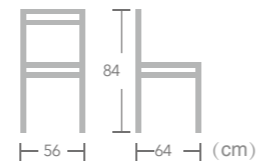

Colmar

Item No.:E1167-T1
40HQ:680PCS