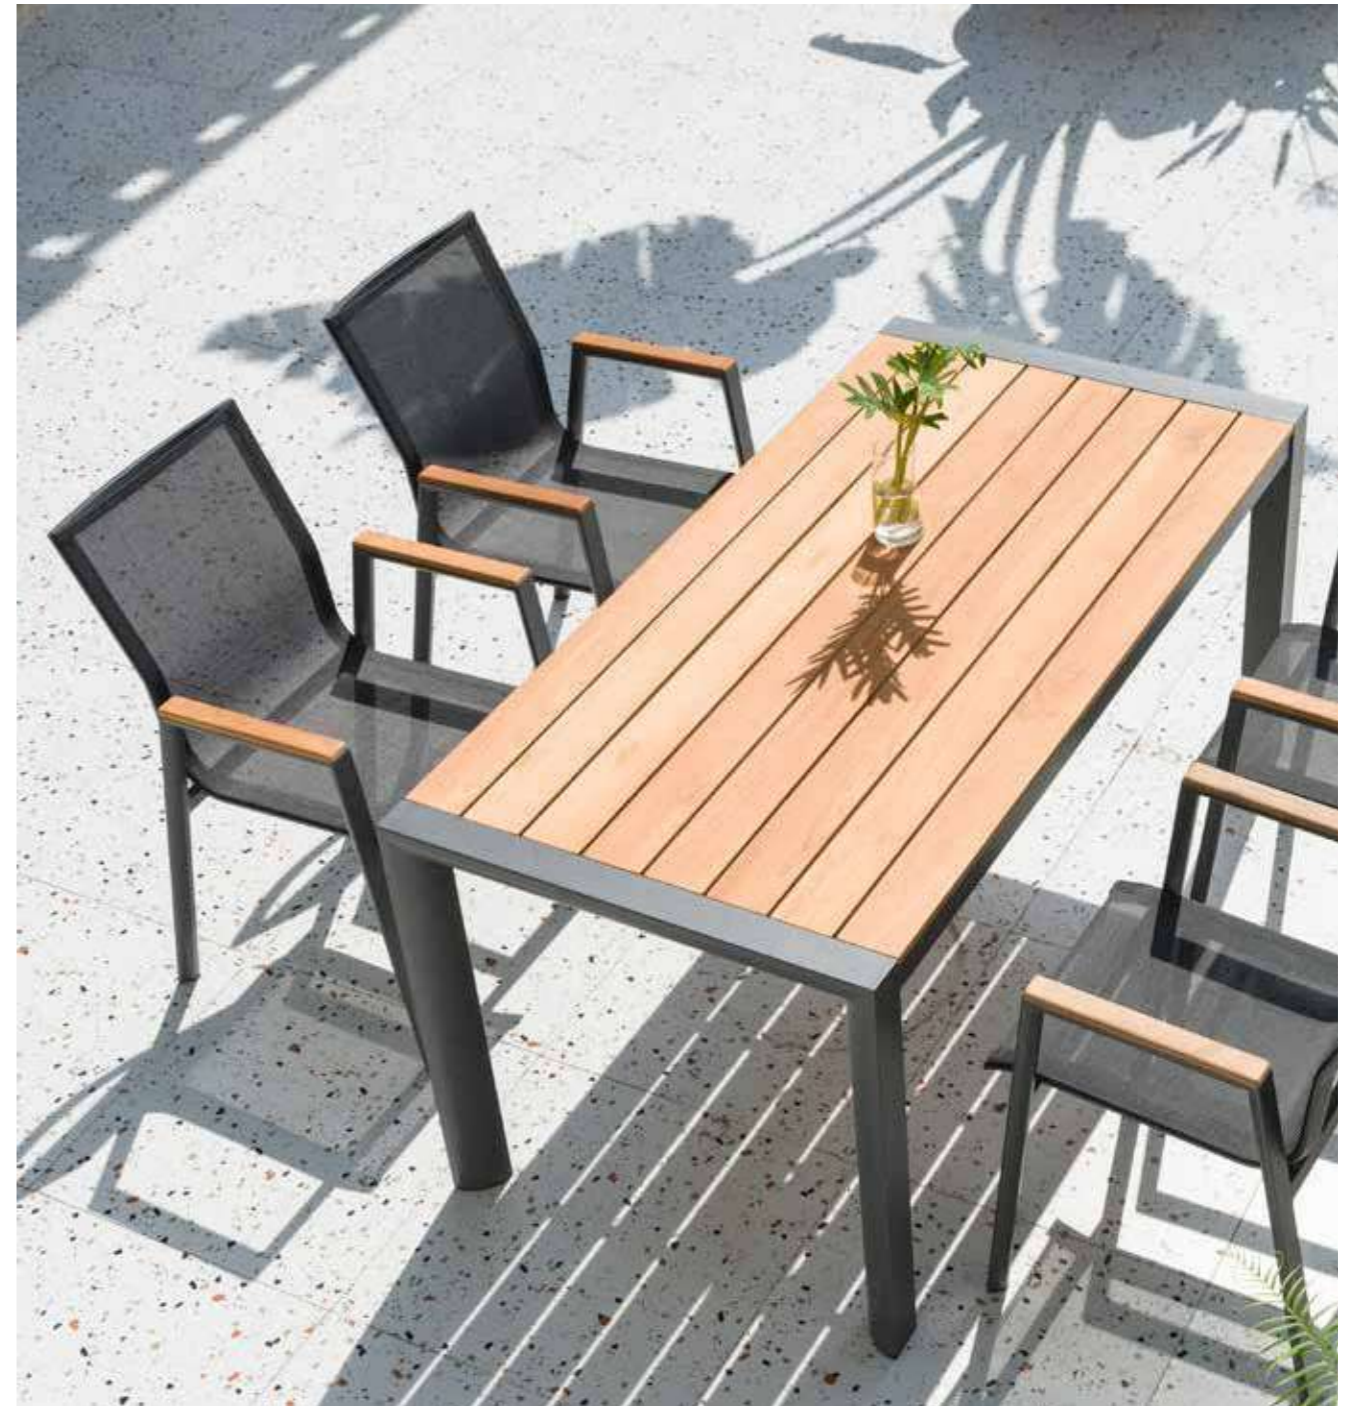

Baden

Item No.:E1204-T1PW
40HQ:1000PCS

Textylene
CHAIR

Tampere

Item No.:E3042-T1PW
40HQ:720PCS