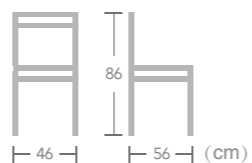

Jay

Item No.:E7303
40HQ:960PCS