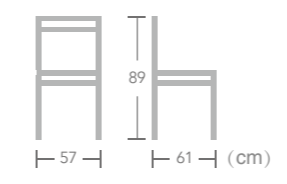

New Dagan

Item No.: E200778-W118
40HQ: 720PCS