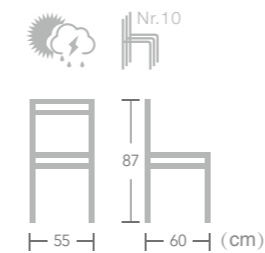

Eames

Item No.: E7025-W133 40HQ: 680PCS