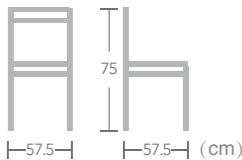

Greenwich

Item No.:E3130
40HQ:780PCS