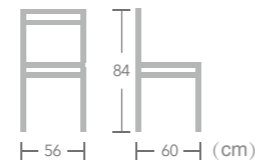

New Ivey

Item No.:E3031
40HQ:748PCS

Rattan

WICKER CHAIR

EASE aluminium rattan wicker chair in bamboo look frame always let you enjoy the beauty of nature.

Bolgheri

Item No.:E2016

40HQ:560PCS