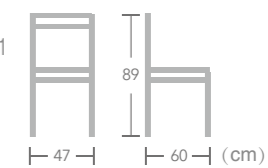

CHAIR

Meersbur

Item No.:E2039-T1
40HQ:720PCS

Meersbur

Item No.:E2038-T1
40HQ:576PCS

Textylene

CHAIR

The UV resistant textylene fabric makes EASE textylene chair hold up beautifully and durably in outside locations. It's also very simple to keep EASE textylene chair clean, using a soft brush to remove dirt with water and neutral soap, one of the best choice for outdoor seating.