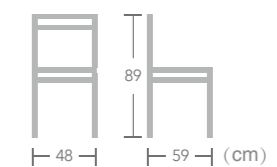

Item No.:E200779-W112

Item No.:E200779-W107

Item No.:E200779-W320

Dagan

40HQ:792PCS

French

BISTRO
CHAIR

EASE french bistro chairs can be found made with aluminum frames and PE (polyethylene) wicker that looks like wicker but can live outdoors without fading or rotting.