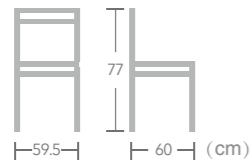

Twisted

PE ROPE
CHAIR

Purvoo
Item No.:E3048
40HQ:504PCS