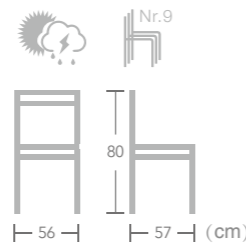

Moonstone

Item No.: :E1164-W104 40HQ: 612PCS