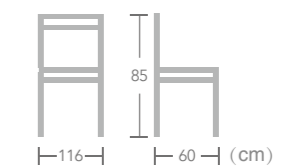

Elisha

Item No.:E3005-W223
40HQ:272PCS