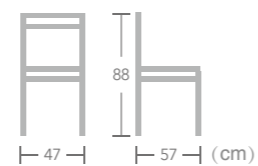

French

BISTRO CHAIR

EASE french bistro chairs are light and stackable which save space after work and convenience for daily opening.

Elsa

Item No.:E2035-W120 40HQ:765PCS

Elsa

Item No.:E2035-W315
40HQ:765PCS