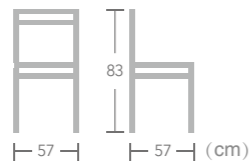

Paris 6

Item No.:E8029-T1
40HQ:816PCS