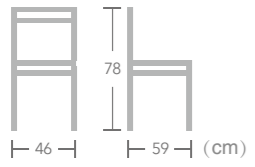

Rope

CHAIR

Janise
Item No.:E3114-R701
40HQ:896PCS

Janise
Item No.:E3114-R702
40HQ:896PCS

Rope

CHAIR

Turin

Item No.:E3052
40HQ:935PCS