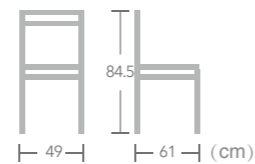

Dover

Item No.:E6082-W311
40HQ:720PCS