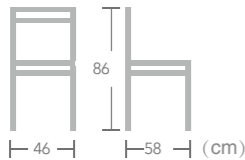

Bergen

40HQ:765PCS

Item No.:E8031-T1