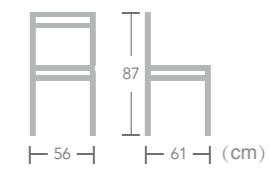

Rattan

WICKER CHAIR

Daniel
 Item No.:E1236
 40HQ:960PCS

Antigua
 Item No.:E6010
 40HQ:1300PCS

Royal 6
 Item No.:E1234
 40HQ:840PCS

Bali
 Item No.: E7010
 40HQ: 1200PCS

Rattan

WICKER CHAIR