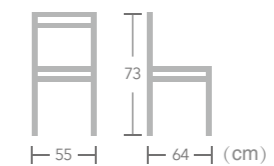

Lobito

Item No.:E7201
40HQ:1224PCS