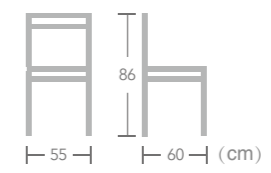

Henrickson

Item No.:E6086-T4
40HQ:680PCS