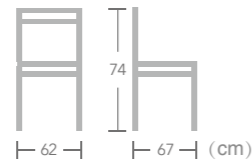

Salford

Item No.:E3082
40HQ:1200PCS

Rope

CHAIR

Ostrava

Item No.:E3099
40HQ:570PCS

Rope

CHAIR