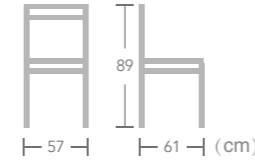

Item No.:E1181-W133

Item No.:E1181-W133

Tango

Item No.: E1188-W201

40HQ: 680PCS

EASE french bistro chair have qualified UV resistance and strong construction in aluminum instead of natural rattan, safe and long-time using. Bamboo look coating keep you connecting with the nature.