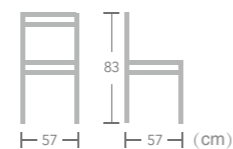

Munich

Item No.:E1104-T1
40HQ:680PCS