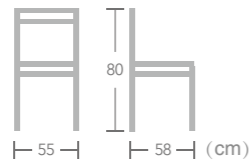

Lazell
Item No.:E6075
40HQ:1200PCS
Nr.25

Twisted

PE ROPE
CHAIR

Anney

Item No.:E7137
40HQ:720PCS

Hopen

Item No.:E7130
40HQ:540PCS

Lucio