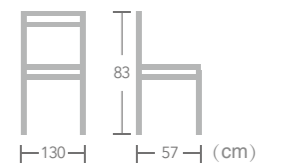

Paris 6

Item No.:E1111-T1
40HQ:360PCS

Paris 6

Item No.:E8029-T1
40HQ:816PCS

Paris 6

Item No.:E8030-T1(E8029 bar)
40HQ:408PCS

Paris 6

Item No.:E8028-T1(E8029 sofa)
40HQ:270PCS