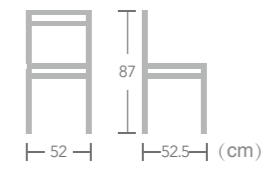

Aluminum

CHAIR

EASE rust-proof aluminum dining chairs are suitable for use inside and outside, stackable, light weight, available in the latest colours and designs.