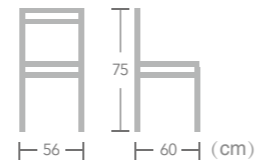

Bonn

Item No.:E7095
40HQ:832PCS