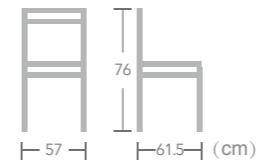

Mosley

Item No.: E2031-W141 40HQ: 680PCS