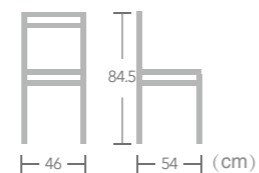

Ewyn

Item No.:E2090-W148(E3004B)
40HQ:850PCS

French

BISTRO CHAIR

With a cheerful woven back and seat, EASE french bistro chairs are country, coastal or traditional. Ideal to enjoy moments of relaxation thanks to the comfortable seat of EASE french bistro chair.