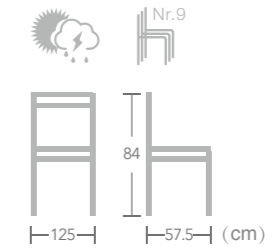

Item No.:E1108-W147 40HQ:243PCS