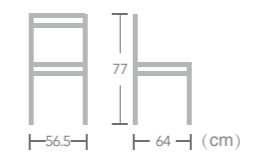

Item No.:E3125
40HQ:720PCS