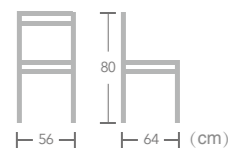

Salem
40HQ:832PCS
Nr.16