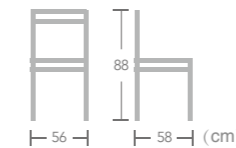

Item No.:E2022
40HQ:680PCS