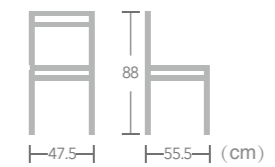

Alva

Item No.: E2030-W128
40HQ: 648PCS