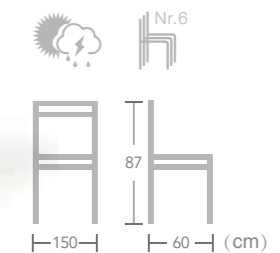

EASE french bistro chairs are light and stackable which save space after work and convenience for daily opening.

Item No.:E1108-W147 40HQ:243PCS

Adler

Item No.:E7080-W214 40HQ:150PCS

Twisted

PE ROPE
CHAIR

Perfect for casual indoor dining and comfortable outdoor seating, tables and chairs at EASE feature high quality aluminum construction, a variety of traditional and modern collections of synthetic wicker for chairs and polywood, HPL, teak , coated aluminum ,weaving for table tops.