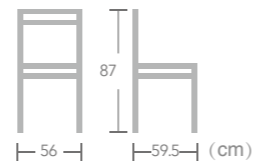

Baden

Item No.:E1204-T1PW
40HQ:1000PCS