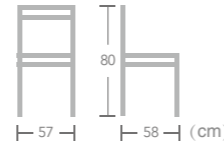

Great for traditional and contemporary restaurant or cafeteria décor, French bistro chair can provide customers comfortable seating to enjoy time.

Eames

Item No.:E7025-T1
40HQ:680PCS

Textylene

CHAIR

Jason

Item No.:E8007-T1
40HQ:680PCS