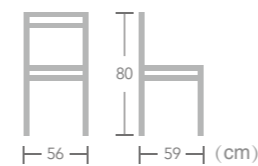

Daisy

Item No.:E1213
40HQ:1200PCS