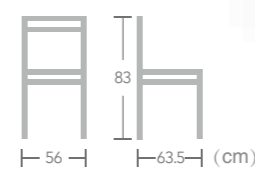

Bella

Item No.:E1145
40HQ:252PCS