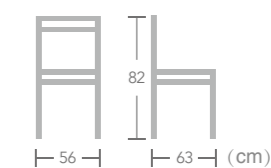

Bathelet
Item No.:E3086
40HQ:728PCS
Nr.13
82
57 64 (cm)

Rope

CHAIR

Spark

Item No.:E1015
40HQ:728PCS

Rope

CHAIR

Using new material woven cord, Ease rope chair not only adds stylish appeal, it also increases the durability and strength allowing it to be used either indoor or outdoor. Take a seat and enjoy the comfortable seating.