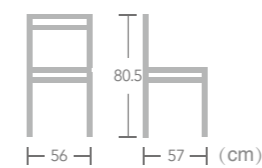

New Ivey

Item No.:E3031
40HQ:748PCS

Rattan

WICKER CHAIR

EASE aluminium rattan wicker chair in bamboo look frame always let you enjoy the beauty of nature.

Bolgheri

Item No.:E2016

40HQ:560PCS