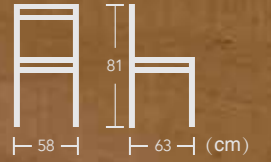

Lucio

Item No.:E7132
40HQ:1716PCS