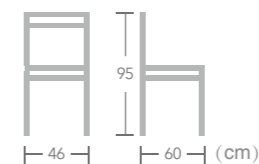

Agabo

Item No.:E3012-W126
40HQ:576PCS