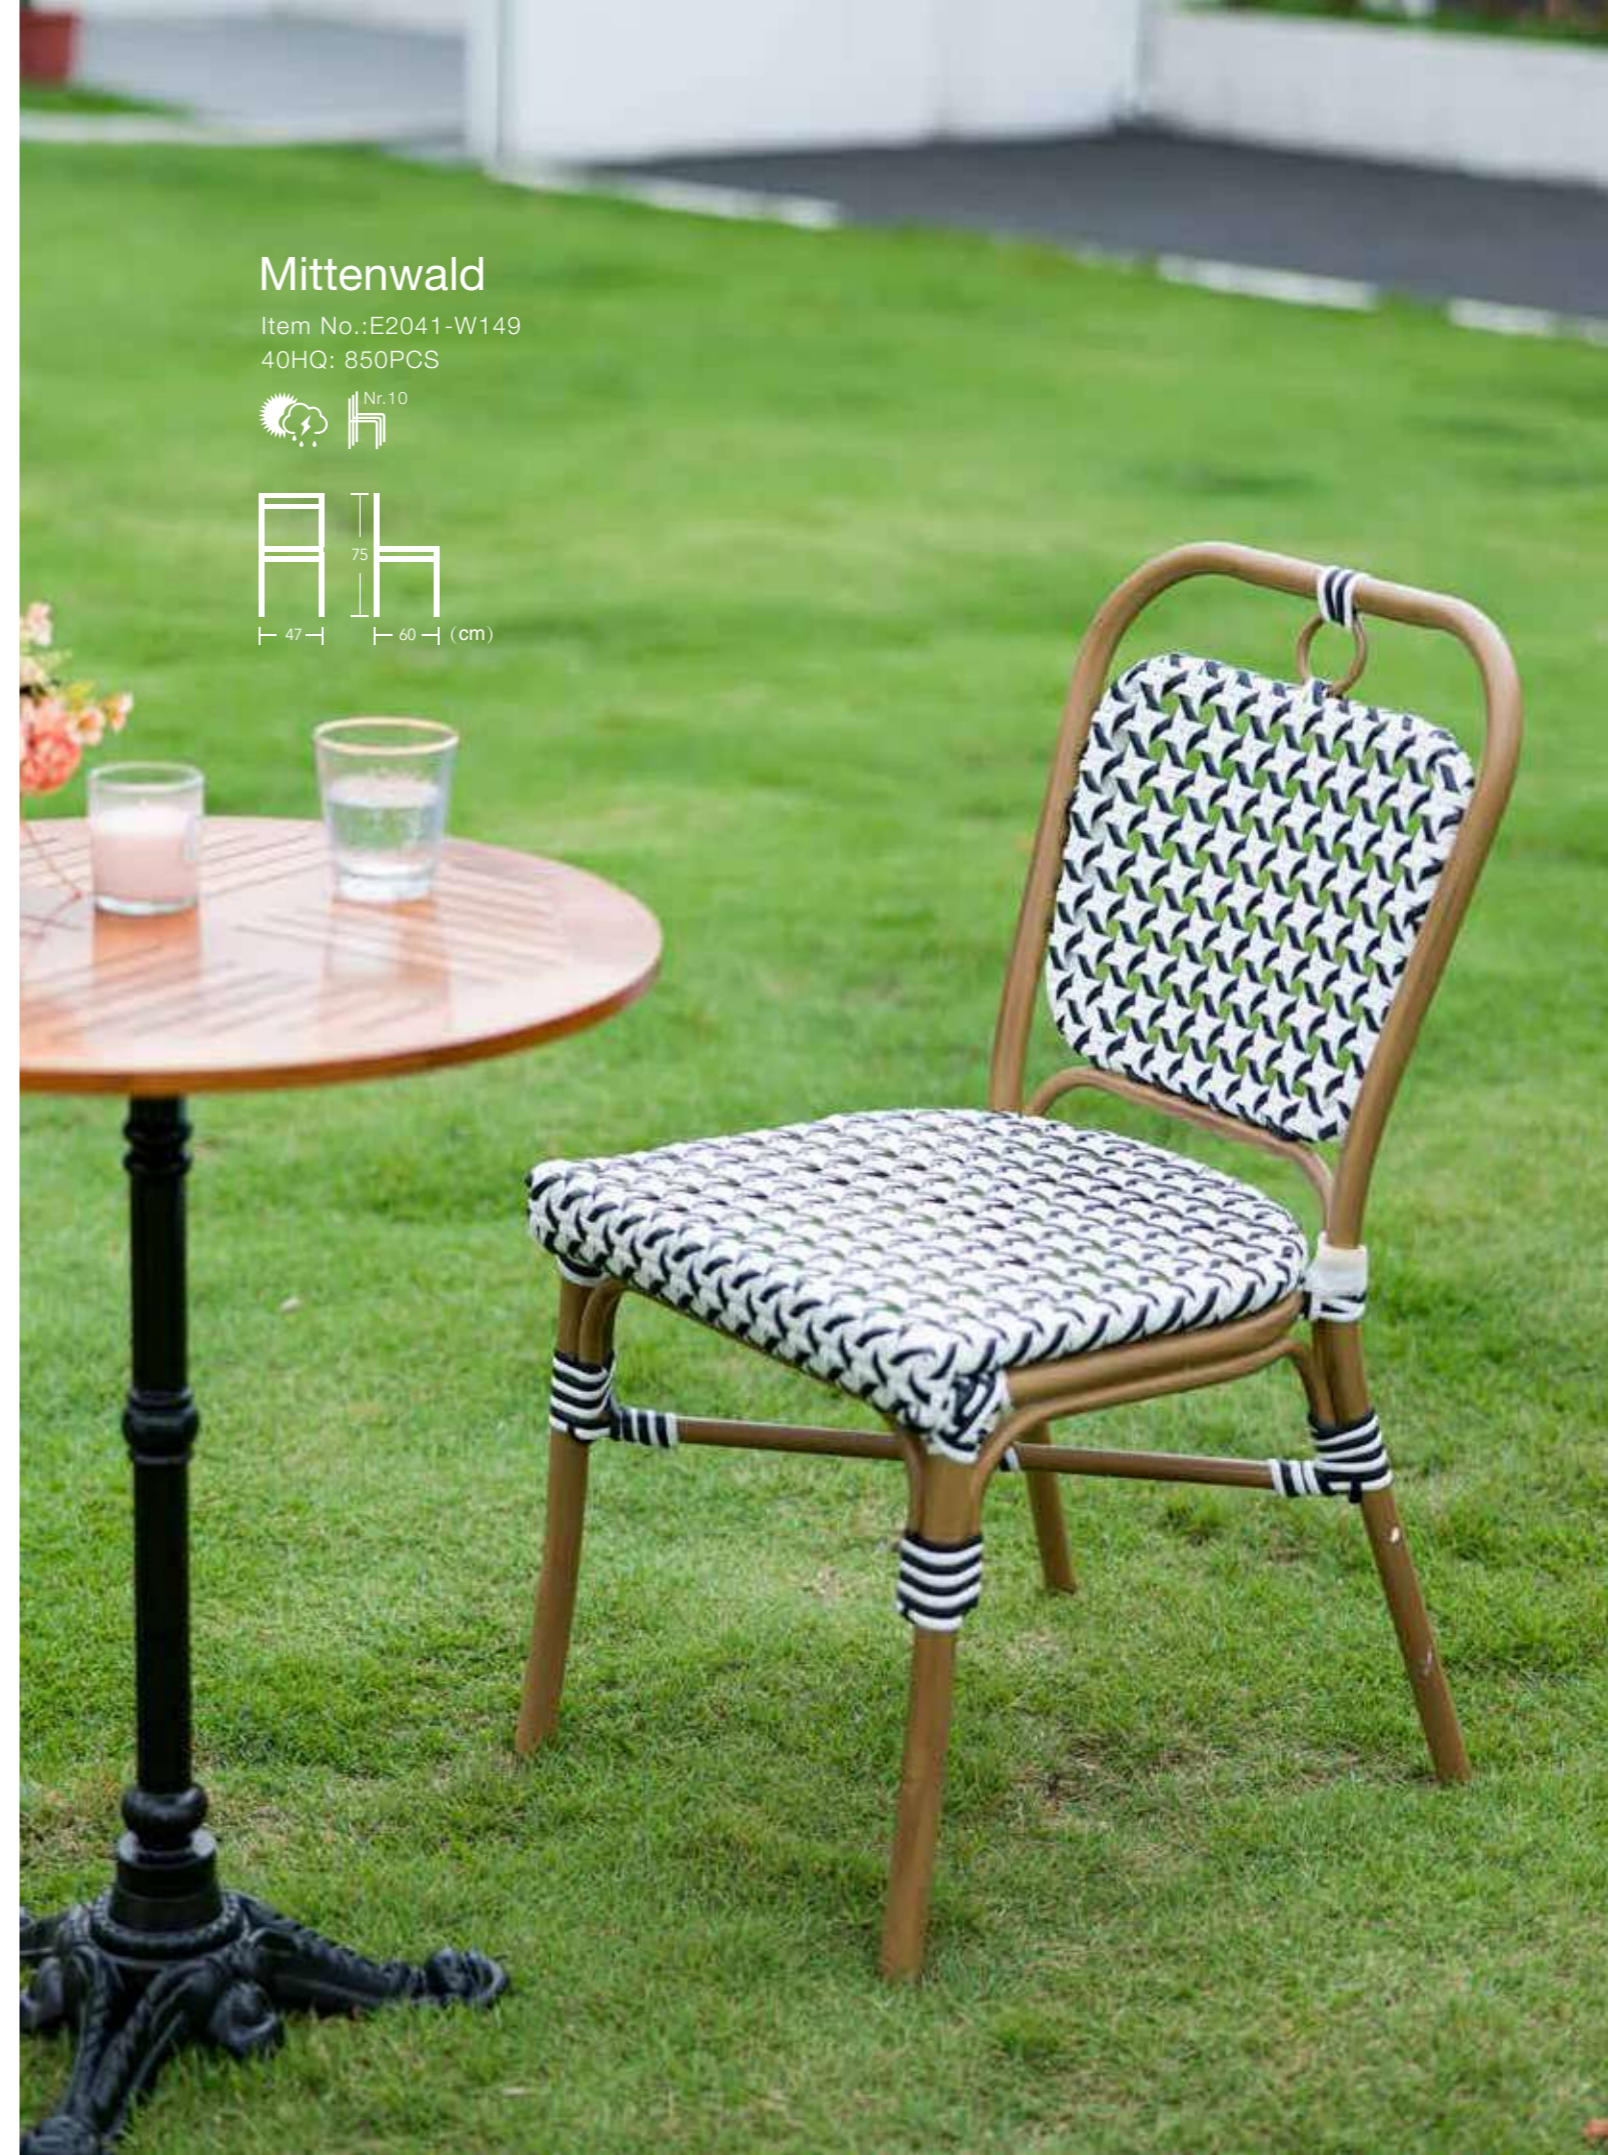

Mittenwald

Item No.:E2041-W149
40HQ: 850PCS