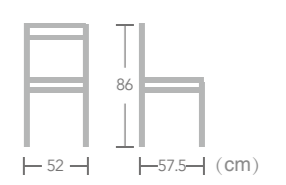

Bordeaux
40HQ:704PCS