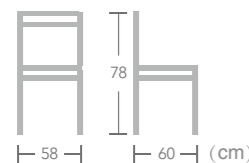

Teske

Item No.:E3120
40hq:1344PCS