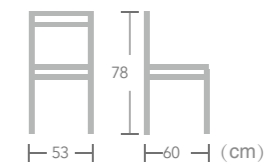

Jami

Item No.:E6052-T1
40HQ: 680PCS

Textylene
CHAIR

Borrás

Item No.:E6056-T1
40HQ: 680PCS

Textylene
CHAIR

Devine
tem No.:E1160-T1
40HQ:1040PCS

Devine
Item No.:E1170-T1
40HQ:1260PCS