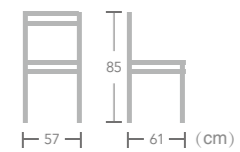

Item No.:E1066
40HQ:720PCS