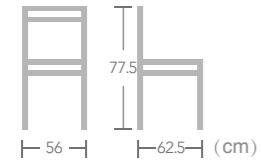

Rope

CHAIR

Teddy

Item No.:E7071-RT1
40HQ:832PCS