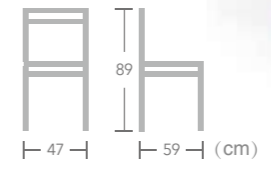

Innsbruck

Item No.: E7086-W118
40HQ: 792PCS