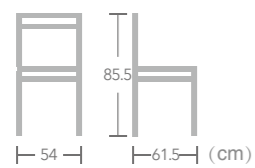

Lyon

40HQ:720PCS