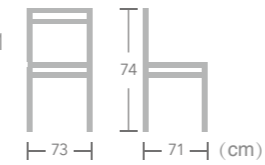

Paris 6

Item No.:E1111-T1
40HQ:360PCS