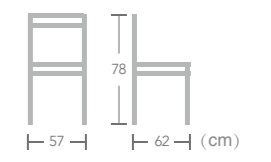

Item No.:E3105
40HQ:768PCS