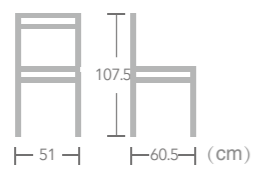

Twisted

PE ROPE CHAIR