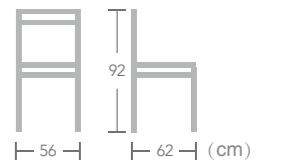

Lagoa

Item No.:E6025
40HQ:1162PCS