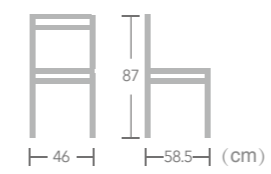

Textylene
CHAIR

EASE textylene chair will allow you to place it in outdoor areas such as the balcony, terrace, porch area, garden, pool or for catering as cafes, bars and hotels. It will create a pleasant and unique environment.