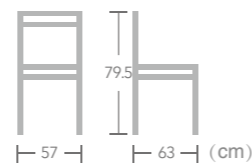

Rattan

WICKER
CHAIR

Quorra

Item No.:E7108

40HQ:576PCS

Rattan

WICKER CHAIR

EASE aluminium rattan wicker chair in bamboo look frame always let you enjoy the beauty of nature.