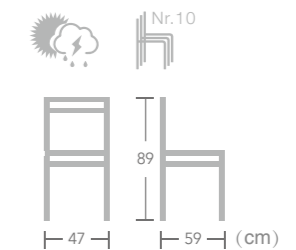

French

BISTRO CHAIR

EASE french bistro chairs are light and stackable which save space after work and convenience for daily opening.

Item No.:E6044-W143

Item No.:E6044-W134

Danielle

Item No.:E3007-W104
40HQ:800PCS