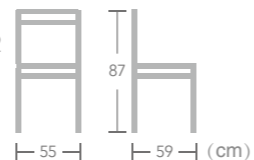

Devine

Item No.:E1160-W122
40HQ:1040PCS