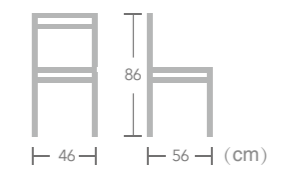

Lungern

Item No.:E6070-W144 40HQ: 960PCS