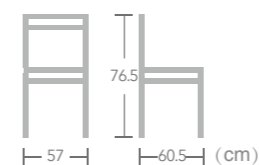

Rope

CHAIR

Edman
 Item No.:E3116
 40HQ:918PCS
 Nr.20

Rope

CHAIR

Ease rope chair features simple but elegant, perfect for any occasion - outdoor patios, outdoor dining, or just on a gorgeous porch. Its frame is constructed aluminum with high quality powder coating. The seat and back are made of a durable rope.