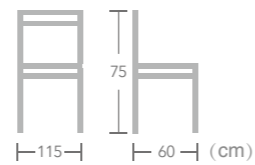

Bonn

Item No.:E7093
40HQ: 340PCS