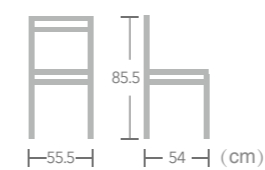

French BISTRO CHAIR

Lungern

Item No.:E6070-W144 40HQ: 960PCS

Lungern

Item No.:E6071-W144 40HQ: 680PCS

French

BISTRO CHAIR

Great for traditional and contemporary restaurant or cafeteria décor, EASE french bistro chair can provide customers comfortable seating to enjoy time.