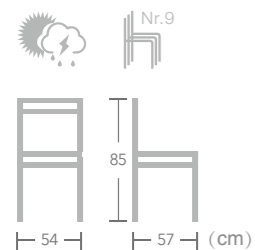

Aaron

Item No.:E3016 40HQ:576PCS