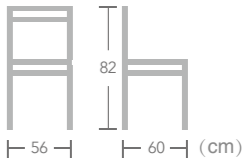

Wales

Item No.: E1323
40HQ: 1104PCS

Nr.23