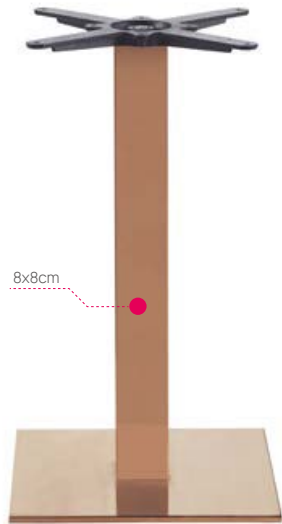

Code			
5018	40x40xH72cm	0.017	70cm / 85cm
5018H	40x40xH108cm	0.019	60cm / 70cm
5019	45x45xH72cm	0.019	75cm / 90cm
5019H	45x45xH108cm	0.023	70cm / 80cm
5020	50x50xH72cm	0.021	80cm / 100cm
5020H	50x50xH108cm	0.025	90cm / 90cm
5021	60x60xH72cm	0.031	100cm / 120cm
5021H	60x60xH108cm	0.035	90cm / 100cm

Code			
5027	40x40xH72cm	0.015	60cm / 70cm

Rubin

Rosy plated

Terrie

Code			
5028	40x40xH72cm	0.015	60cm / 70cm

Golden plated

Golden plated

A SIMPLE BUT CREATIVE WORK WITH CAREFUL CONSIDERATION OF ACTUAL NEEDS