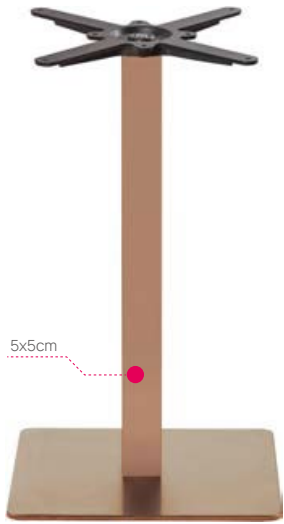

Rosy plated

Code			
5027	40x40xH72cm	0.015	60cm / 70cm

Rubin