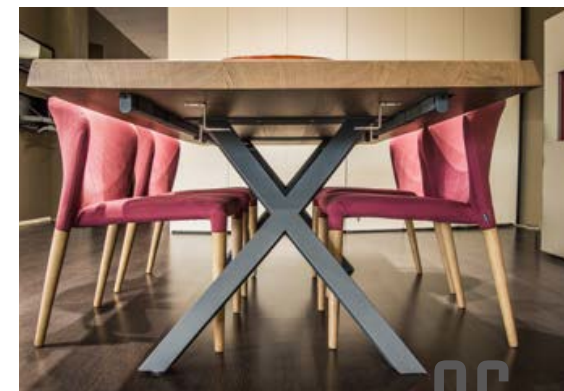

85 STEEL LEGS SERIES

Code			
9004	46x46xH72cm	0.173	80cm / 90cm

Amy-2

Code			
9005	102x55xH72cm	0.056	160 x 90cm

Code			
9006	60x10xH72cm	0.087	140 x 80cm