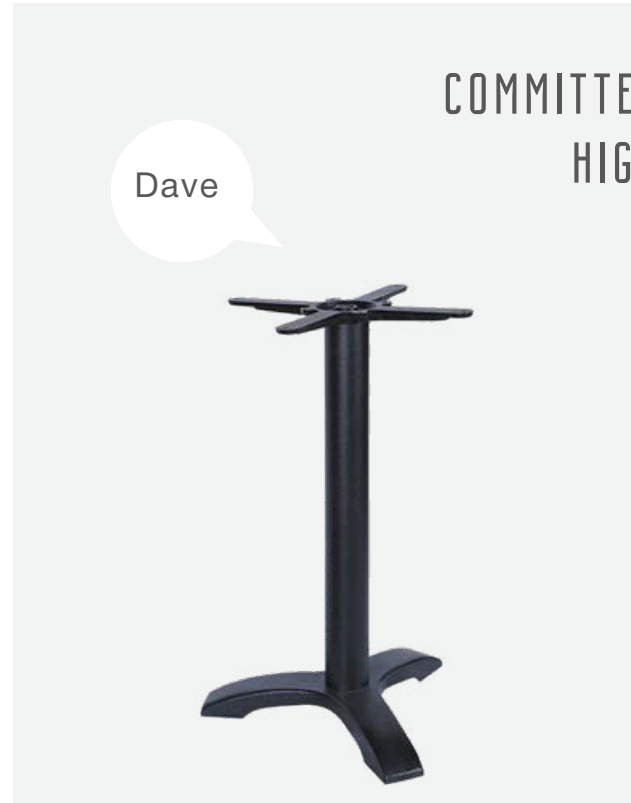

Debbie

Demi

Dave

COMMITTED TO MANUFACTURING HIGH-QUALITY PRODUCTS

Code				
3036	φ50*H72cm	0.024	60cm / 80cm	
3036H	φ50*H108cm	0.028	60cm / 70cm