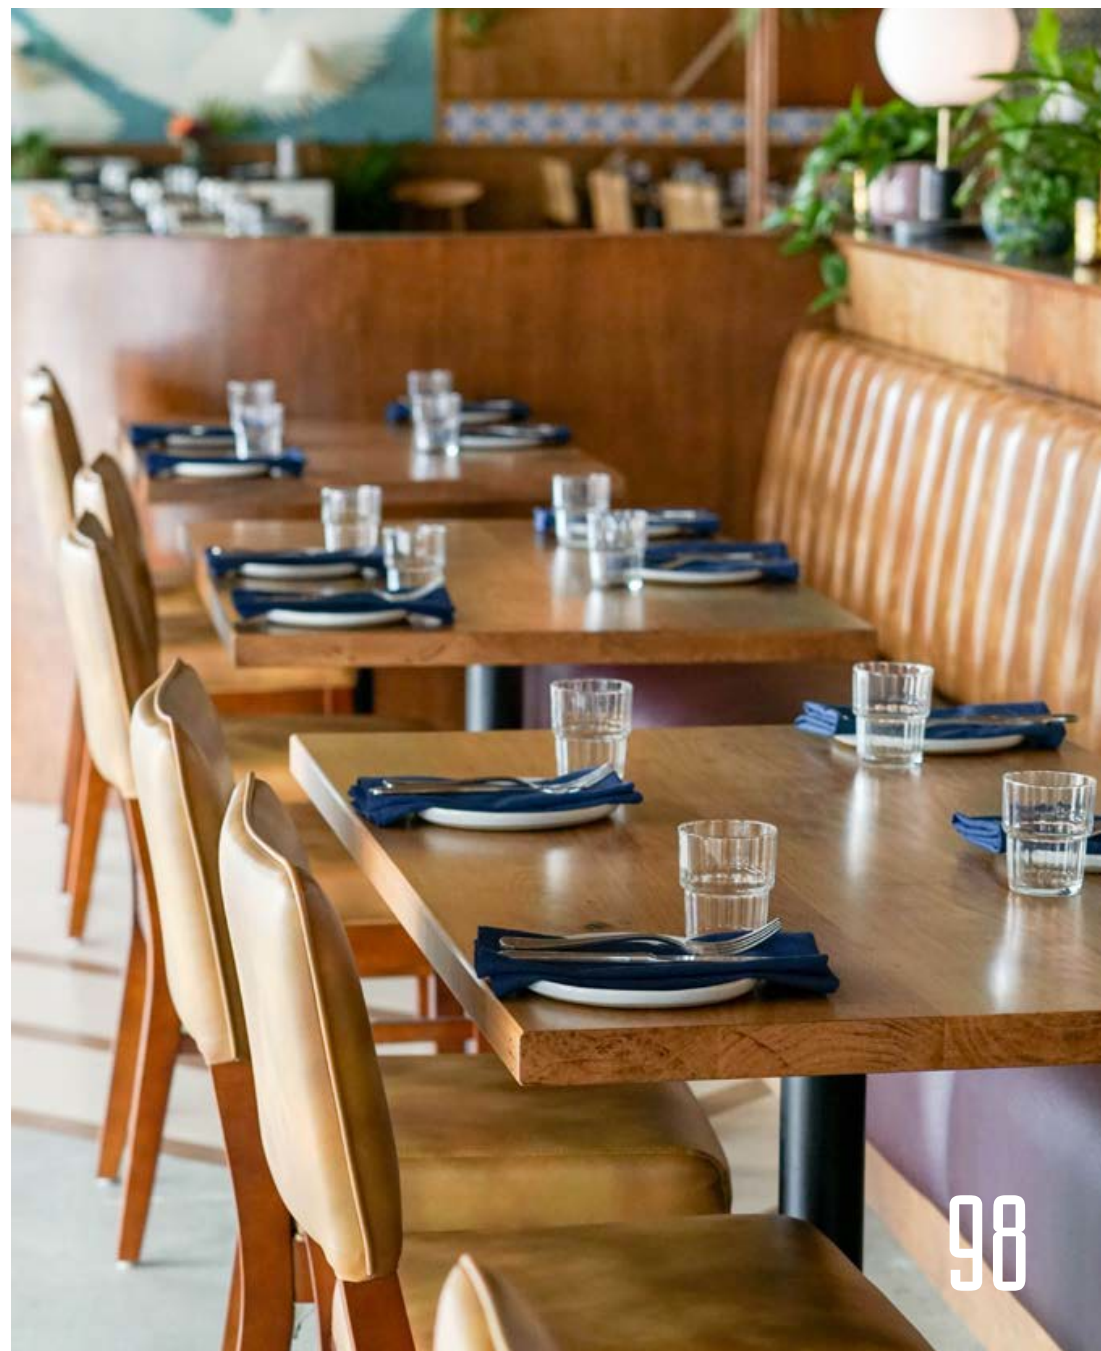

Code			
9038	φ40×H72cm	0.015	60cm/70cm