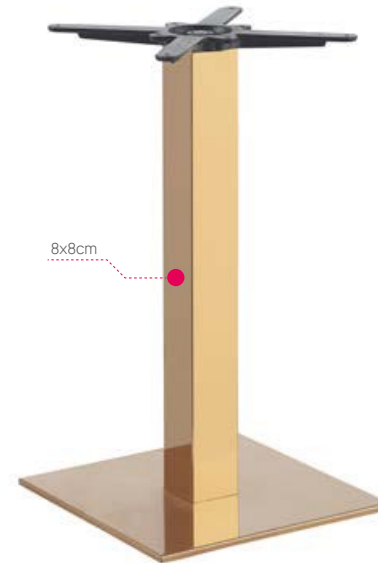

Code			
5027	40x40xH72cm	0.015	60cm / 70cm

Rubin

Rosy plated

Terrie

Code			
5028	40x40xH72cm	0.015	60cm / 70cm

Golden plated

Golden plated

A SIMPLE BUT CREATIVE WORK WITH CAREFUL CONSIDERATION OF ACTUAL NEEDS