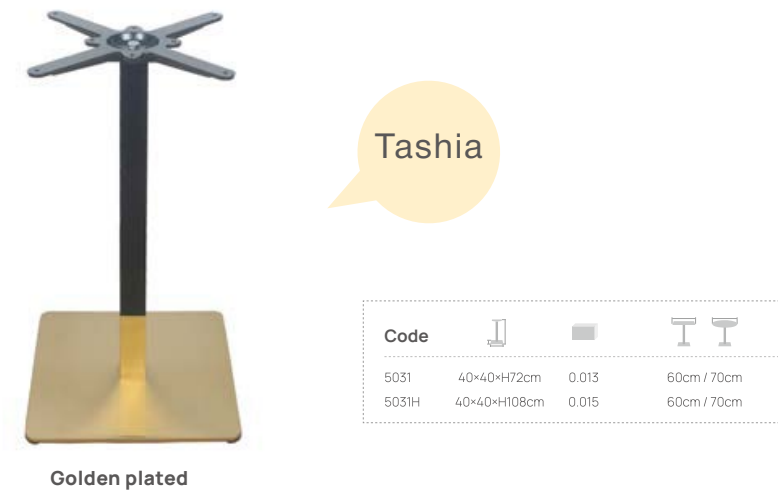

Code			
5027	40x40xH72cm	0.015	60cm / 70cm

Rubin

Rosy plated

Terrie

Code			
5028	40x40xH72cm	0.015	60cm / 70cm

Golden plated

Golden plated

A SIMPLE BUT CREATIVE WORK WITH CAREFUL CONSIDERATION OF ACTUAL NEEDS