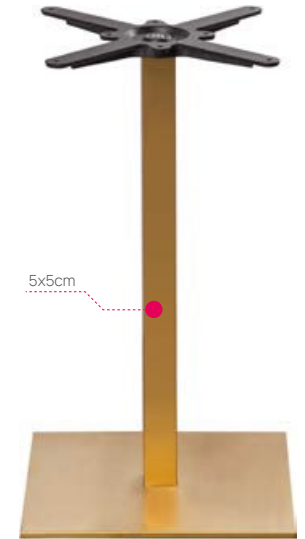

Code			
5027	40x40xH72cm	0.015	60cm / 70cm

Rubin

Rosy plated

Terrie

Code			
5028	40x40xH72cm	0.015	60cm / 70cm

Golden plated

Golden plated

A SIMPLE BUT CREATIVE WORK WITH CAREFUL CONSIDERATION OF ACTUAL NEEDS