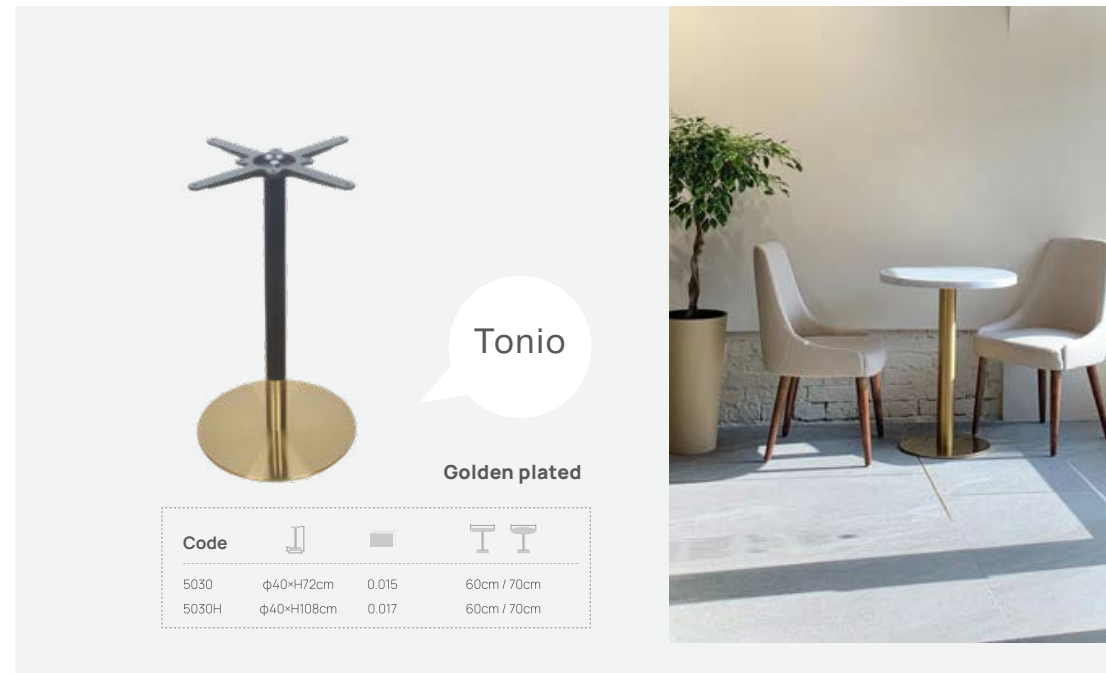

Code			
5027	40x40xH72cm	0.015	60cm / 70cm

Rubin

Rosy plated

Terrie

Code			
5028	40x40xH72cm	0.015	60cm / 70cm

Golden plated

Golden plated

A SIMPLE BUT CREATIVE WORK WITH CAREFUL CONSIDERATION OF ACTUAL NEEDS