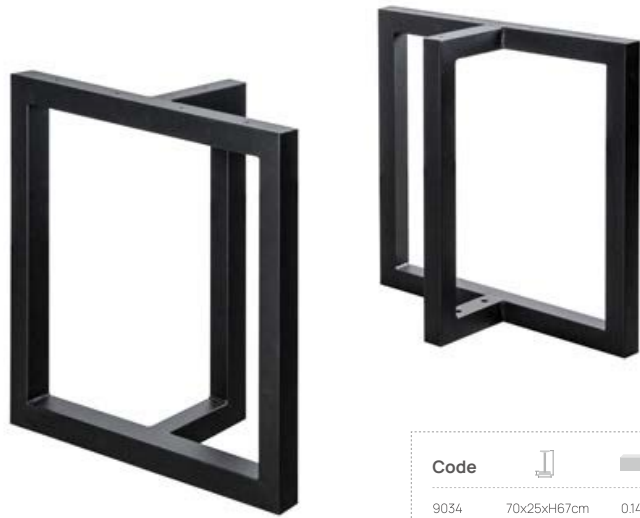

MANUFACTURING HIGH-QUALITY PRODUCTS.

Coral