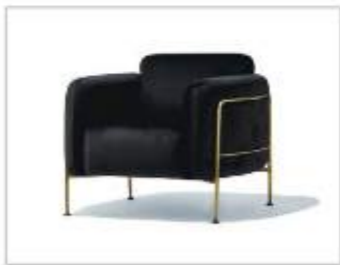

Item code: FA-SF1259B

Size: W200*D90*H78cm, SH44cm

Material: Steel frame with upholstered seat and back

Item code: FA-SF1375A-STP

Size: W105*D89*H81.2cm, SH44cm

Material: Steel frame with upholstered seat and back