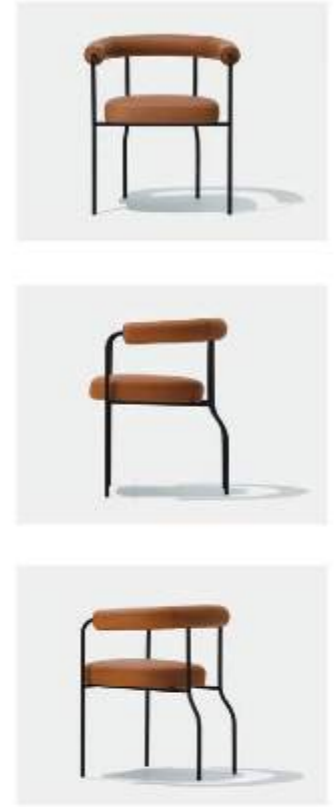

Designed By Yipo Chow

Item code: MS-C1665-WP

Size: W41.5*D46.2*H74.2cm SH46.5cm

Material: Solid wood with upholstered seat and back

Center Dinning Chair, 2021