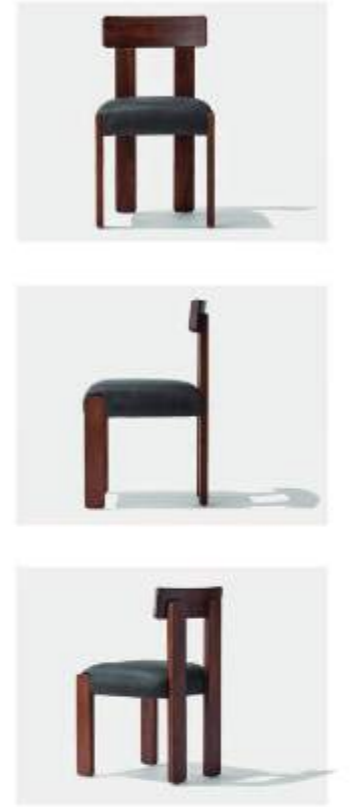

Item code: MS-C1741-STW

Size: W42.5*D51.5*H82cm

Material: Steel frame with plywood seat and back

Item code: MS-C1741M-STW

Size: W59*D51.5*H82cm

Material: Steel frame with plywood seat , back and arms

Item code: FA-C10126-STWP

Size: W49*D54*H78cm

Material: Steel frame with plywood back and upholstered seat

Item code: FA-C10225-SSTWP

Size: W47*D49.5*H81cm

Material: Solid wood with upholstery

Item code: FA-C1574-WP

Size: W46.2*D52.5*H83.5cm

Material: Solid wood frame with upholstered back and seat

Item code: FA-C1768-WP

Size: W44.5*D47.5*H80 cm

Material: Solid wood with upholstery seat

Item code: FA-C1769-WP

Size: W48*D53*H81.5cm SH47cm

Material: Solid wood with upholstery seat and back