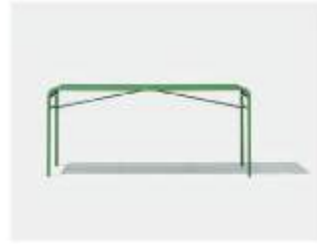

Item code: MS-T1446-ST

Size: W170*D90*H75cm

Material: Steel/Aluminium

Item code: MS-T410-STE-Dia80

Size: Dia80*H75cm

Material: Steel frame with marble top

Item code: FA-T1250-STW

Size: Dia121.5*H75cm